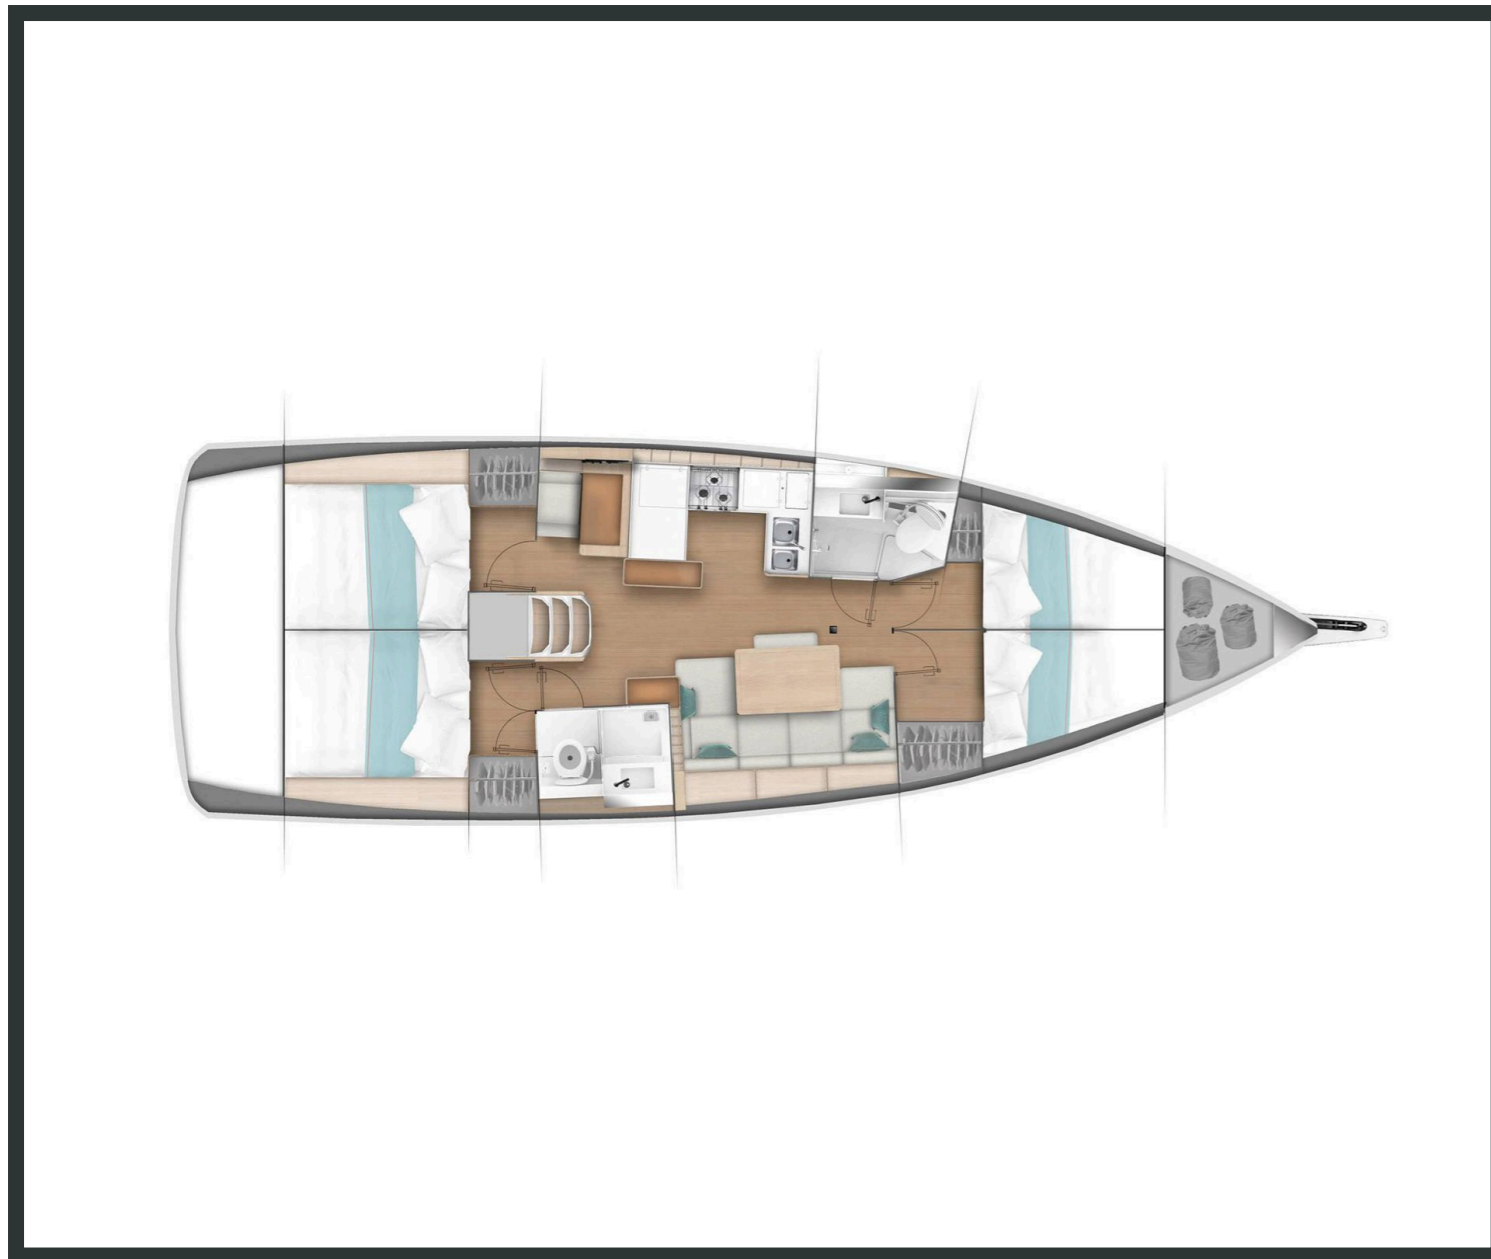

Sun **Odyssey 440**

Ondeck, Model 2019

Sun **Odyssey 440 / Ondeck**, Model 2019

10 guests / **4** cabins / **2** wc

A sailing yacht should be above all else elegant, with long, sharp lines and fine, semi-hidden details; the Jeanneau Sun Odyssey 440 is not only extremely elegant, but also built for speed.

Bow Thruster

Solar Panels

From charter bases at: **ATHENS / LAVRION**

Available as: **BAREBOAT / SKIPPED / DAY TRIP**

SPECIFICATIONS:

LOA (m)	13	Fuel capacity (lt)	200.0
Beam (m)	4.29	Main sail type	Furling
Draft (m)	1.94	Genoa type	Furling
Cabins	4	Main sail area (sq.m.)	45
Berths	10	Genoa sail area (sq.m.)	45
Heads	2	Crusing speed (knots)	6.5
Engines (hp)	45	Main engines consumption (lt/h)	5

Sun **Odyssey 440**
Ondeck, Model 2019

Sun **Odyssey 440**
Ondeck, Model 2019

FULL INVENTORY / EQUIPMENT LIST

Accommodation: ✓ 2 Heads ✓ 2 Showers ✓ 4 Double Bed Cabins

✓ Saloon Table Convertible into Double Berth