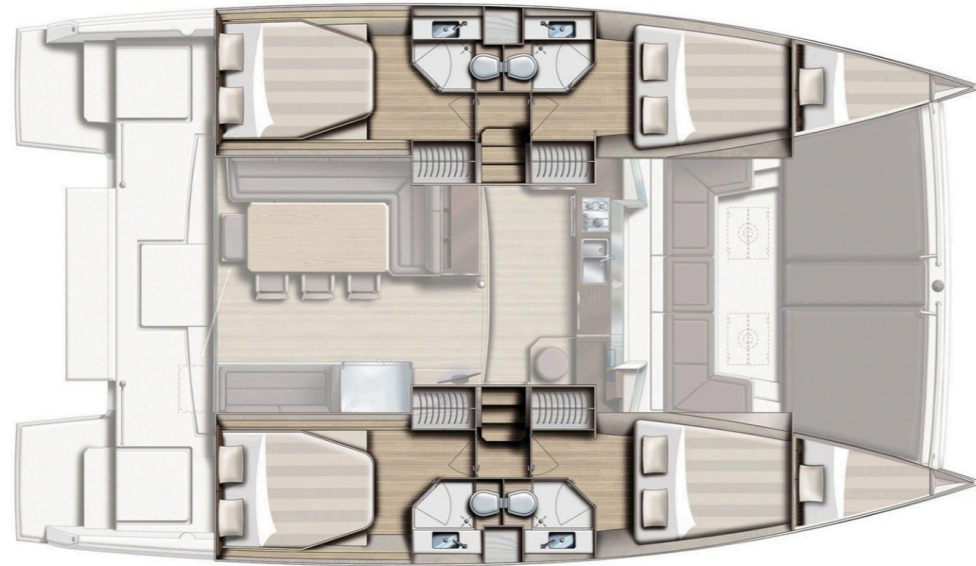

Bali 4.3

Annita, Model 2020

Bali 4.3 / Annita, Model 2020
12 guests / 4 +2 cabins / 4 +1 wc

Thanks to three opening ports, there's an abundance of natural light and ventilation. The ample berth has side access, and there's a nice shelf for books and knickknacks. On a yacht with abundant creature comforts, this space is certainly in keeping with the overall theme.

Air Condition	Fly Bridge	Generator	Solar Panels
Water Maker			

From charter bases at: **LEFKAS / PREVEZA**
 Available as: **BAREBOAT / SKIPPED / DAY TRIP**

SPECIFICATIONS:

LOA (m)	11.5	Fuel capacity (lt)	800.0
Beam (m)	7.12	Main sail type	Full Batten
Draft (m)	1.83	Genoa type	Self tacking jib
Cabins	6	Main sail area (sq.m.)	52
Berths	12	Genoa sail area (sq.m.)	37
Heads	5	Crusing speed (knots)	7
Engines (hp)	2X57	Main engines consumption (lt/h)	10

Bali **4.3**
Annita, Model 2020

Bali **4.3**
Annita, Model 2020

FULL INVENTORY / EQUIPMENT LIST

Accommodation: ✓ 1 Bow Cabin Head ✓ 2 Bow Single Bed Cabins ✓ 4 Double Bed Cabins ✓ 4 Heads
 ✓ 4 Showers ✓ Saloon Table Convertible into Double Berth