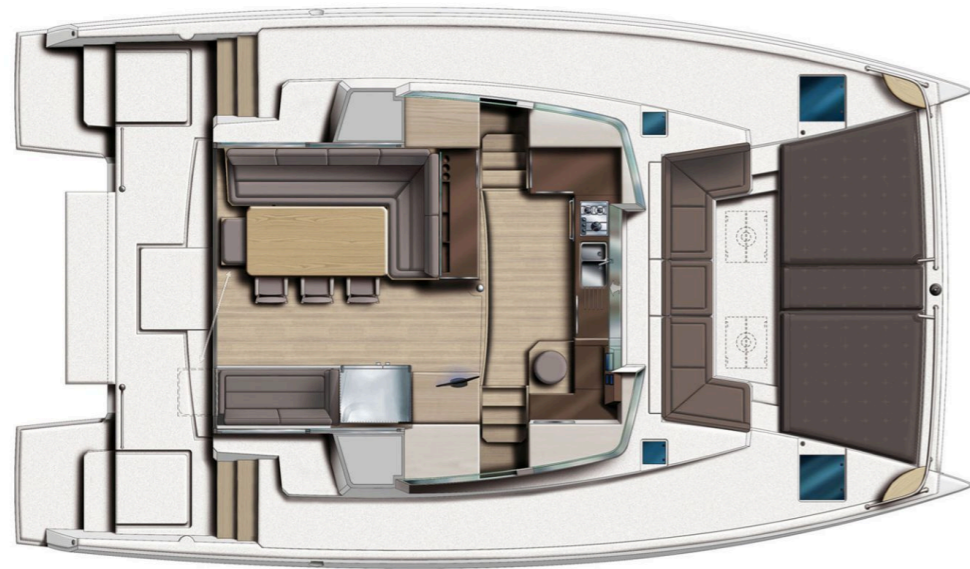

FULL INVENTORY / EQUIPMENT LIST

1. **Galley:** ✓ Bottle & Can Opener ✓ Bowls ✓ Bread Knife ✓ Casserole ✓ Cheese Grater
   ✓ Clothes Pegs ✓ Coffee Cups ✓ Manual filter-coffee machine ✓ Cutting Boards ✓ Drinking Glasses
   ✓ Dustpan & Brush ✓ Forks ✓ Freezer ✓ Frying Pans ✓ Gas Stove with Burners & Grill ✓ Kettle
   ✓ Ladle ✓ Lemon Squeezer ✓ Main Course Plates ✓ Meat Knives ✓ Oven Gloves
   ✓ Placemats for Hot Pans/Pots ✓ Plates Small ✓ Soup Plates ✓ Heat-resistant Oven Dish
   ✓ Refrigerator ✓ Salad Bowls ✓ Saucepans ✓ Serving Knives ✓ Serving Plates ✓ Serving Tray
   ✓ Small Plates ✓ Soup Spoons ✓ Spaghetti Strainer ✓ Kitchen Spatula ✓ Tapper Ware
   ✓ Tea Spoons ✓ Tea Strainer ✓ Kitchen Tong ✓ Vegetable Knife ✓ Vegetable Peeler ✓ Water Jug
   ✓ Wire Whisk ✓ Wine Glasses ✓ Wooden Spoons
2. **Navigation:** ✓ Battery Operated Navigation Lights Set ✓ Binoculars ✓ Divider ✓ Greek Waters Pilot
   ✓ Hand Bearing Compass ✓ List of Lights of Hellenic Coasts ✓ Navigation Ruler ✓ Pencil Set
   ✓ Sea Charts Area Set
3. **Safety:** ✓ Day Signal Black Ball ✓ Day Signal Black Cone ✓ Bosun's Chair ✓ Distress Flares & Signals
   ✓ Signalling Mirror ✓ Emergency Tiller ✓ EPIRB Device ✓ Fire Extinguishers
   ✓ First Aid Kit & Medical-First Aid Instructions ✓ Floating Light ✓ Fog Horn ✓ Horseshoe Lifebuoy
   ✓ Adult Life Jackets ✓ Child Life Jackets ✓ Liferaft ✓ Radar Reflector
   ✓ Safety Harnesses with Belts ✓ Set of Flags, C.N.Q. ✓ Wire Cutter ✓ Set of Wooden plugs
4. **Sails / Covers:** ✓ Bimini Top ✓ Full Batten Main Sail ✓ Lazy Bag with Lazy Jacks ✓ Self Tacking Jib
   ✓ Sprayhood ✓ Stern Tent
5. **Spares / Tools:** ✓ Boat Manuals ✓ Engine(s) Spare Parts Box ✓ Holding Tanks ✓ Sails Repair Kit
   ✓ Scissors ✓ Toolbox ✓ Torch Light

NEED ASSISTANCE? GET HELP

CHARTER ENQUIRY

SPECIAL OFFERS