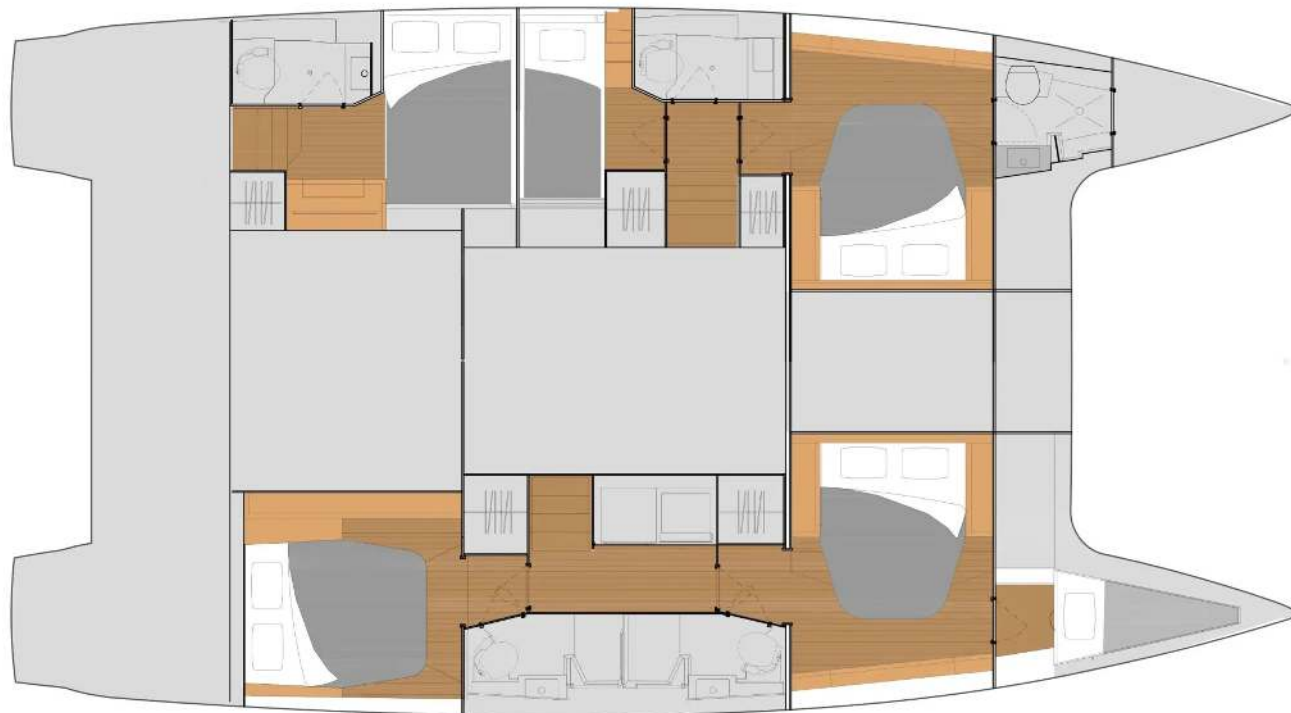

1. **Accommodation:** ✓ 1 Bow Cabin Head ✓ 1 Bow Single Bed Cabin ✓ 1 Bunk Bed Cabin
   ✓ 4 Double Bed Cabins ✓ 5 Heads ✓ 5 Showers ✓ Saloon Table Convertible into Double Berth
2. **Bedding / Linen:** ✓ Blankets ✓ Hangers ✓ Linen & Bedding ✓ Pillows ✓ Pillowcases ✓ Sheets
   ✓ Bath Towels ✓ Face Towels
3. **Comfort / Pleasure:** ✓ DishWasher ✓ 220V Sockets ✓ Air Condition
   ✓ Gas Grill – Onboard Barbeque ✓ Cockpit Cushions ✓ Cockpit Fridge ✓ Cockpit Speakers
   ✓ Electric Toilets ✓ Entertainment Audio System ✓ Fans in Cabins ✓ Fans in Saloon ✓ Generator
   ✓ Hot Water ✓ Saloon Speakers ✓ Snorkelling Sets ✓ 220V Sockets in the Cabins
   ✓ 220V Sockets in the Saloon ✓ Solar Panels ✓ USB Charging Ports ✓ Washing Machine
   ✓ Water Maker
4. **Deck:** ✓ Anchor ✓ Anchor Chain ✓ Anchor Windlass Control ✓ Anchor Windlass Handle
   ✓ Boat Hook ✓ Cockpit Shower ✓ Cockpit Table ✓ Deck Brush ✓ Diesel canister 20L
   ✓ Dinghy Oars & Locks ✓ Dinghy Portable Pump ✓ Dinghy Repair Kit ✓ Dinghy Seat
   ✓ Electric Anchor Windlass ✓ Electric Winch(es) ✓ Spare Engine Oil ✓ Fenders ✓ Flag Halyards
   ✓ Refueling Funnel ✓ Gangway Wooden ✓ Gas Bottles ✓ Mooring Ropes 25m ✓ Mooring Ropes 50m
   ✓ Outboard Motor ✓ Fuel Jerry Can for Outboard Motor ✓ Padlocks ✓ Plastic Bucket
   ✓ Rigid Bottom Dinghy ✓ Ropes Spare ✓ Spare Anchor ✓ Spare Anchor Chain 10m
   ✓ Swimming Ladder ✓ Tanks Opener ✓ Water Hose & Adaptors ✓ Winch Handles
5. **Electricity:** ✓ Battery Charger ✓ Inverter ✓ 220V Shore Power Cable ✓ 220V Cable Adaptors
6. **Electronics:** ✓ Auto Pilot ✓ Depth Sounder ✓ GPS Plotter ✓ Speed Log ✓ VHF ✓ Wind System