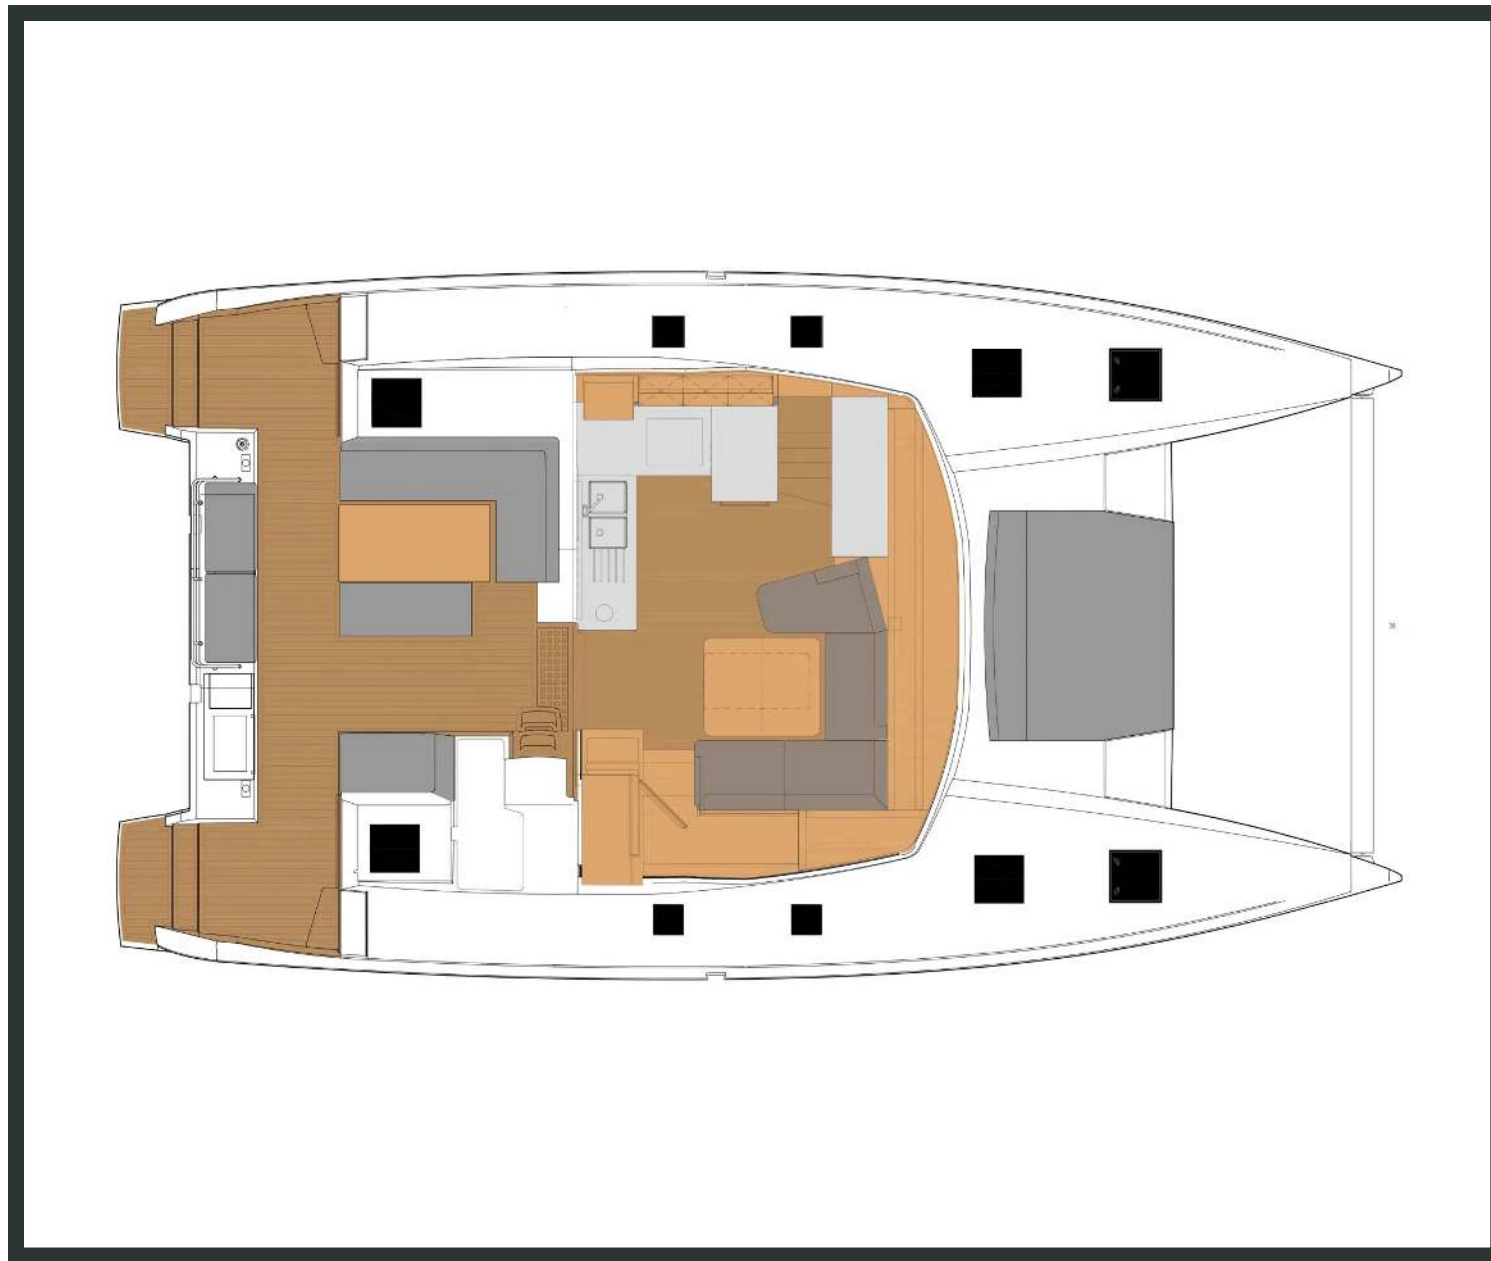

FULL INVENTORY / EQUIPMENT LIST

1. **Galley:** ✓ Bottle & Can Opener ✓ Bowls ✓ Bread Knife ✓ Casserole ✓ Cheese Grater
   ✓ Clothes Pegs ✓ Coffee Cups ✓ Manual filter-coffee machine ✓ Cutting Boards ✓ Drinking Glasses
   ✓ Dustpan & Brush ✓ Forks ✓ Frying Pans ✓ Gas Stove with Burners & Grill ✓ Kettle ✓ Ladle
   ✓ Lemon Squeezer ✓ Main Course Plates ✓ Meat Knives ✓ Microwave ✓ Oven Gloves
   ✓ Placemats for Hot Pans/Pots ✓ Plates Small ✓ Soup Plates ✓ Heat-resistant Oven Dish
   ✓ Refrigerator ✓ Salad Bowls ✓ Saucepans ✓ Serving Knives ✓ Serving Plates ✓ Serving Tray
   ✓ Small Plates ✓ Soup Spoons ✓ Spaghetti Strainer ✓ Kitchen Spatula ✓ Tapper Ware
   ✓ Tea Spoons ✓ Tea Strainer ✓ Kitchen Tong ✓ Vegetable Knife ✓ Vegetable Peeler ✓ Water Jug
   ✓ Wire Whisk ✓ Wine Glasses ✓ Wooden Spoons
2. **Navigation:** ✓ Battery Operated Navigation Lights Set ✓ Binoculars ✓ Divider
   ✓ Hand Bearing Compass ✓ List of Lights of Hellenic Coasts ✓ Navigation Ruler ✓ Pencil Set
   ✓ Sea Charts Area Set
3. **Safety:** ✓ Day Signal Black Ball ✓ Day Signal Black Cone ✓ Bosun's Chair ✓ Distress Flares & Signals
   ✓ Signalling Mirror ✓ Emergency Tiller ✓ EPIRB Device ✓ Fire Extinguishers
   ✓ First Aid Kit & Medical-First Aid Instructions ✓ Floating Light ✓ Fog Horn ✓ Horseshoe Lifebuoy
   ✓ Adult Life Jackets ✓ Child Life Jackets ✓ Liferaft ✓ Radar Reflector
   ✓ Safety Harnesses with Belts ✓ Set of Flags, C.N.Q. ✓ Wire Cutter ✓ Set of Wooden plugs
4. **Sails / Covers:** ✓ Full Batten Main Sail
5. **Spares / Tools:** ✓ Boat Manuals ✓ Engine(s) Spare Parts Box ✓ HoldingTanks ✓ Sails Repair Kit
   ✓ Scissors ✓ Toolbox ✓ Torch Light

NEED ASSISTANCE? GET HELP

CHARTER ENQUIRY

SPECIAL OFFERS