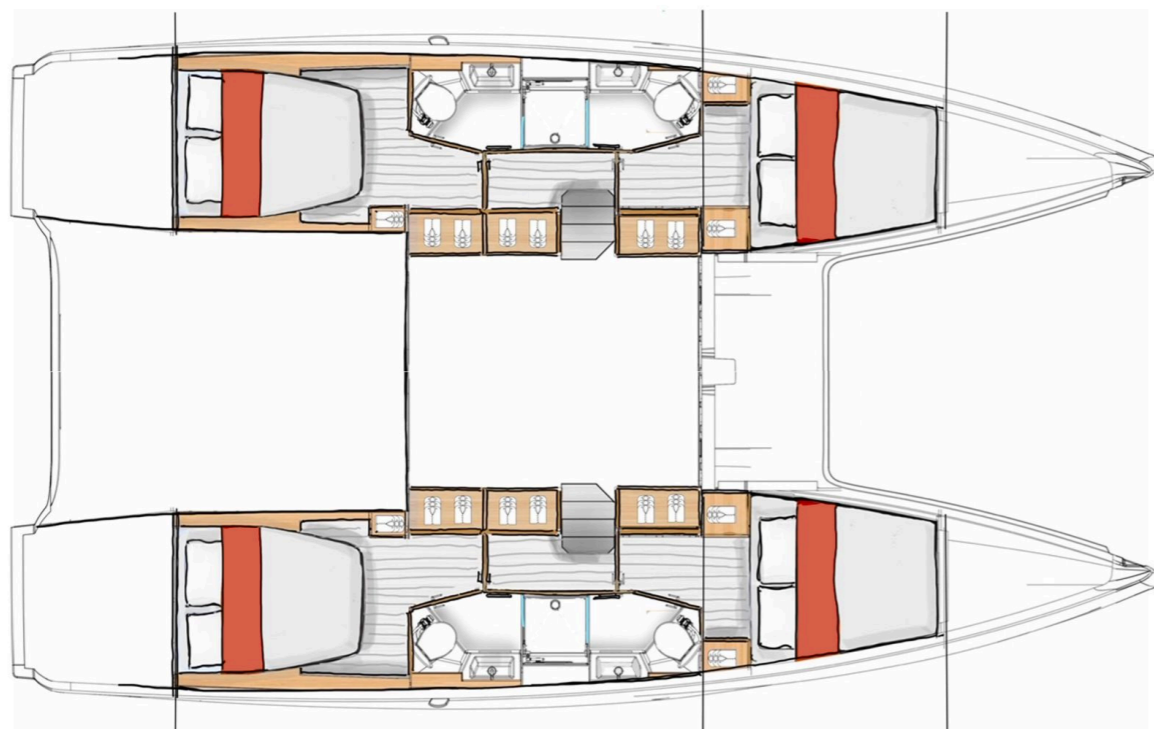

Excess **13**

One Journey, Model 2026

**Excess 13 / One Journey, Model 2026**  
**12 guests / 4 +2 cabins / 4 +1 wc**

The Excess 13 is a sleek, reliable, and spirited sailboat—purpose-built to deliver unforgettable moments and truly immersive experiences.

LOA (m)	<b>12.99</b>	Engine 1 (hp)	<b>40</b>
Beam (m)	<b>7.25</b>	Engine 2 (hp)	<b>40</b>
Draft (m)	<b>1.48</b>	Fuel capacity (lt)	<b>400.0</b>
Cabins	<b>6</b>	Main sail type	<b>Full Batten</b>
Berths	<b>12</b>	Genoa type	<b>Furling</b>
Heads	<b>5</b>	Main sail area (sq.m.)	<b>71</b>
Engines (hp)	<b>2x40</b>	Genoa sail area (sq.m.)	<b>42</b>

---

Excess **13**  
One Journey, Model 2026