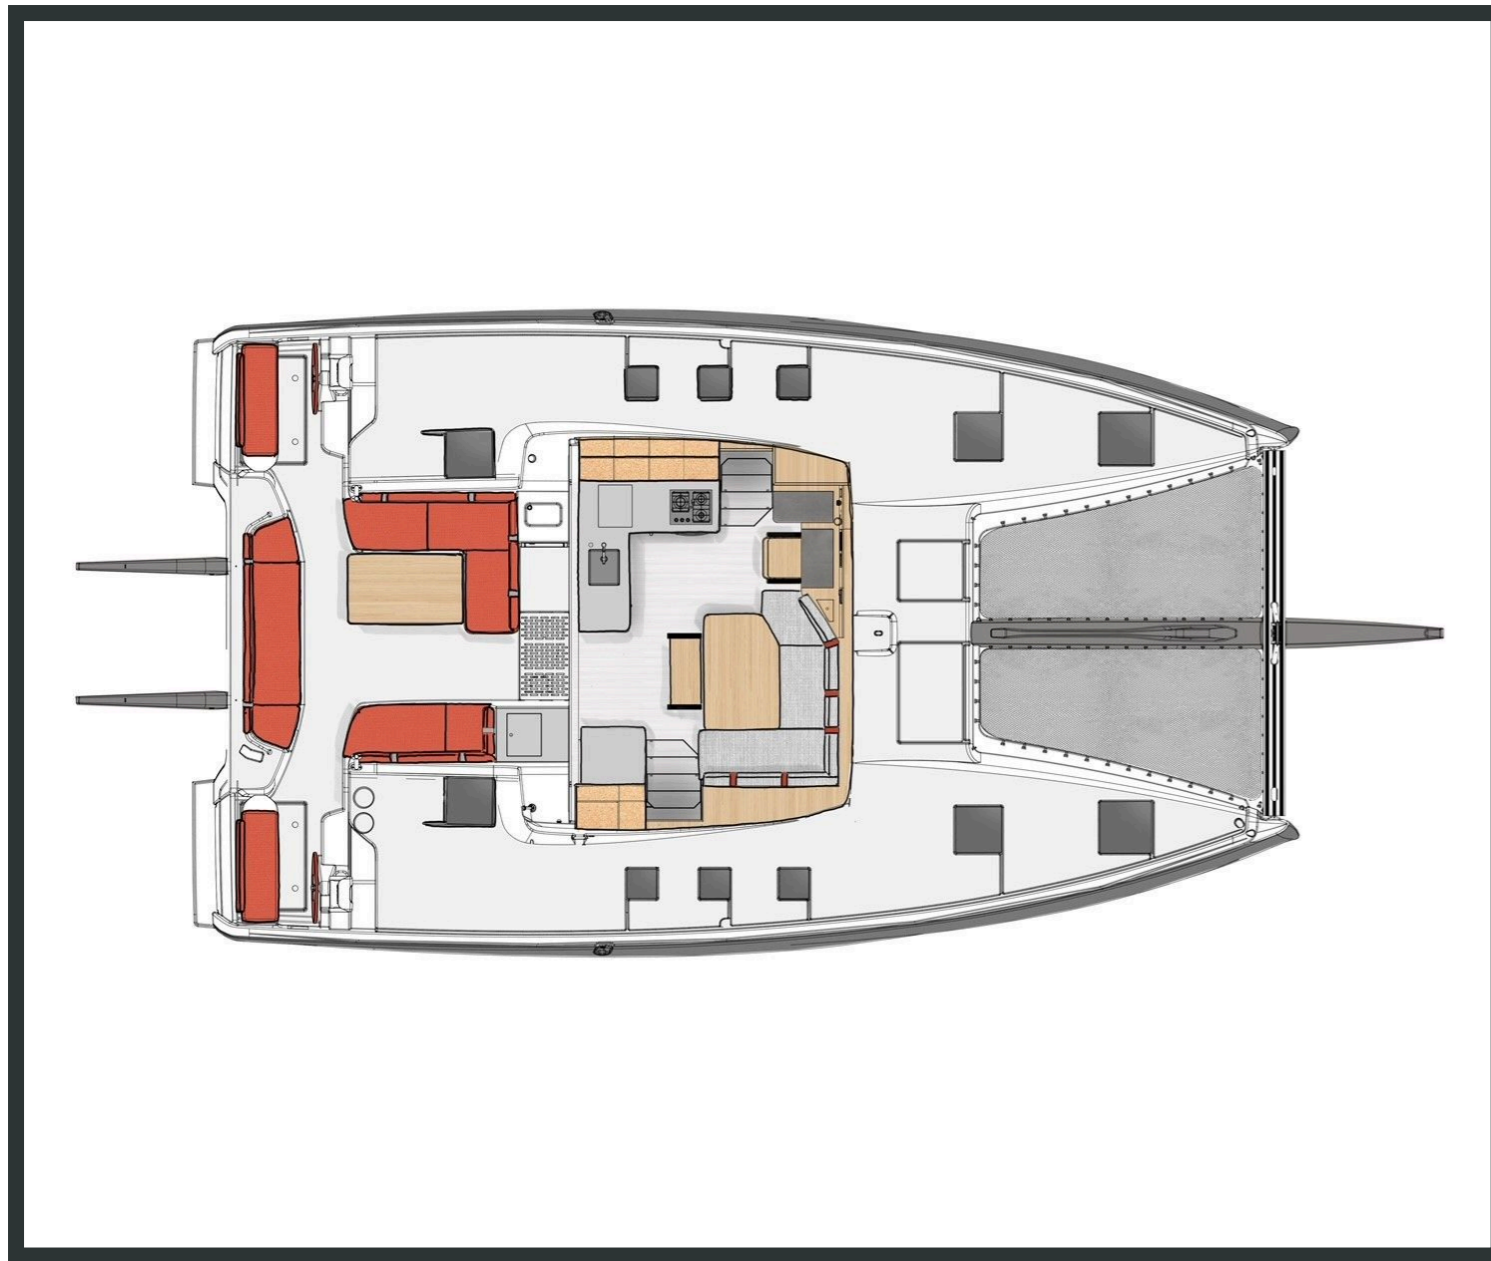

FULL INVENTORY / EQUIPMENT LIST

1. **Galley:** ✓ Bottle & Can Opener ✓ Bowls ✓ Bread Knife ✓ Casserole ✓ Cheese Grater
   ✓ Clothes Pegs ✓ Coffee Cups ✓ Manual filter-coffee machine ✓ Cutting Boards ✓ Drinking Glasses
   ✓ Dustpan & Brush ✓ Forks ✓ Frying Pans ✓ Gas Stove with Burners & Grill ✓ Kettle ✓ Ladle
   ✓ Lemon Squeezer ✓ Main Course Plates ✓ Meat Knives ✓ Oven Gloves
   ✓ Placemats for Hot Pans/Pots ✓ Plates Small ✓ Soup Plates ✓ Heat-resistant Oven Dish
   ✓ Refrigerator ✓ Salad Bowls ✓ Saucepans ✓ Serving Knives ✓ Serving Plates ✓ Serving Tray
   ✓ Small Plates ✓ Soup Spoons ✓ Spaghetti Strainer ✓ Kitchen Spatula ✓ Tapper Ware
   ✓ Tea Spoons ✓ Tea Strainer ✓ Kitchen Tong ✓ Vegetable Knife ✓ Vegetable Peeler ✓ Water Jug
   ✓ Wire Whisk ✓ Wine Glasses ✓ Wooden Spoons
2. **Navigation:** ✓ Battery Operated Navigation Lights Set ✓ Binoculars ✓ Divider ✓ Greek Waters Pilot
   ✓ Hand Bearing Compass ✓ List of Lights of Hellenic Coasts ✓ Navigation Ruler ✓ Pencil Set
   ✓ Sea Charts Area Set
3. **Safety:** ✓ Day Signal Black Ball ✓ Day Signal Black Cone ✓ Bosun's Chair ✓ Distress Flares & Signals
   ✓ Signalling Mirror ✓ Emergency Tiller ✓ EPIRB Device ✓ Fire Extinguishers
   ✓ First Aid Kit & Medical-First Aid Instructions ✓ Floating Light ✓ Fog Horn ✓ Horseshoe Lifebuoy
   ✓ Adult Life Jackets ✓ Child Life Jackets ✓ Liferaft ✓ Radar Reflector
   ✓ Safety Harnesses with Belts ✓ Set of Flags, C.N.Q. ✓ Wire Cutter ✓ Set of Wooden plugs
4. **Sails / Covers:** ✓ Full Batten Main Sail ✓ Furling Genoa
5. **Spares / Tools:** ✓ Boat Manuals ✓ Engine(s) Spare Parts Box ✓ Holding Tanks ✓ Sails Repair Kit
   ✓ Scissors ✓ Toolbox ✓ Torch Light

NEED ASSISTANCE? GET HELP

CHARTER ENQUIRY

SPECIAL OFFERS

Excess **13**

One Journey, Model 2026