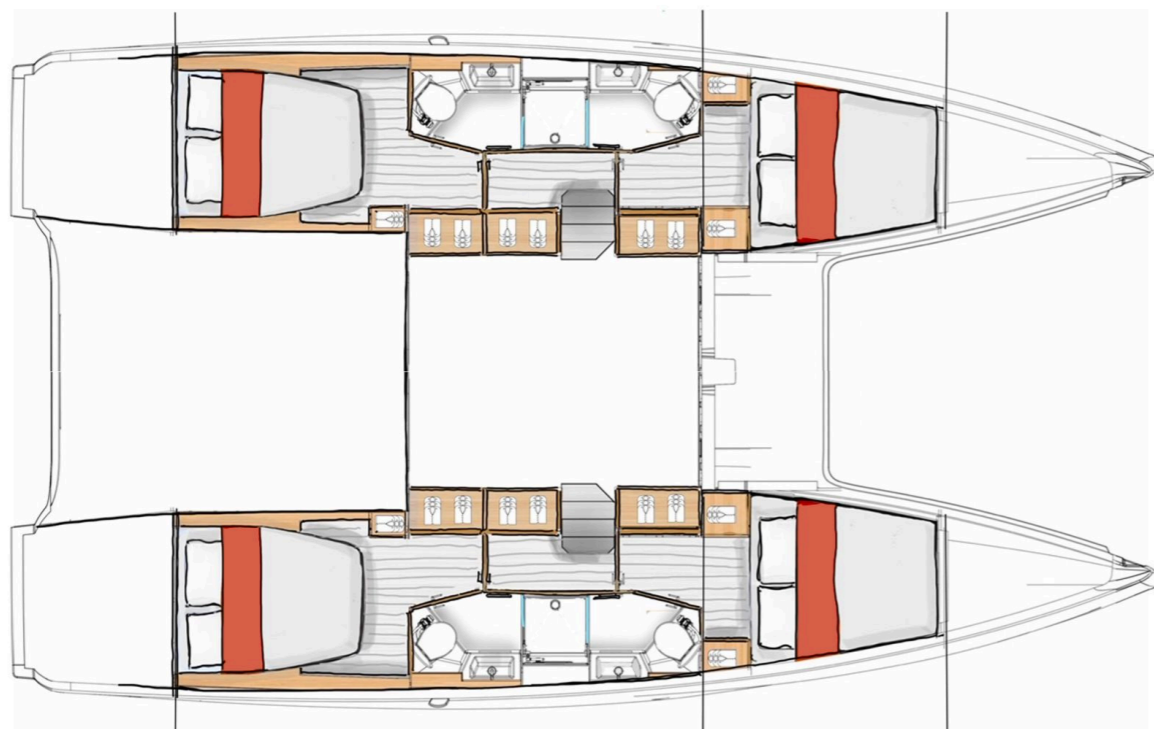

Excess **13**

One Journey, Model 2026

**Excess 13 / One Journey, Model 2026**  
**12 guests / 4 +2 cabins / 4 +1 wc**

---

The Excess 13 is a sleek, reliable, and spirited sailboat—purpose-built to deliver unforgettable moments and truly immersive experiences.

**SPECIFICATIONS:**

LOA (m)	<b>12.99</b>	Engine 1 (hp)	<b>40</b>
Beam (m)	<b>7.25</b>	Engine 2 (hp)	<b>40</b>
Draft (m)	<b>1.48</b>	Fuel capacity (lt)	<b>400.0</b>
Cabins	<b>6</b>	Main sail type	<b>Full Batten</b>
Berths	<b>12</b>	Genoa type	<b>Furling</b>
Heads	<b>5</b>	Main sail area (sq.m.)	<b>71</b>
Engines (hp)	<b>2x40</b>	Genoa sail area (sq.m.)	<b>42</b>

---

Excess **13**  
One Journey, Model 2026

Excess **13**  
One Journey, Model 2026

## FULL INVENTORY / EQUIPMENT LIST

**Accommodation:** ✓ 1 Bow Cabin Head ✓ 2 Bow Single Bed Cabins ✓ 2 Showers

✓ 4 Double Bed Cabins ✓ 4 Heads ✓ Saloon Table Convertible into Double Berth

**Bedding / Linen:** ✓ Blankets ✓ Hangers ✓ Linen & Bedding ✓ Pillows ✓ Pillowcases ✓ Sheets