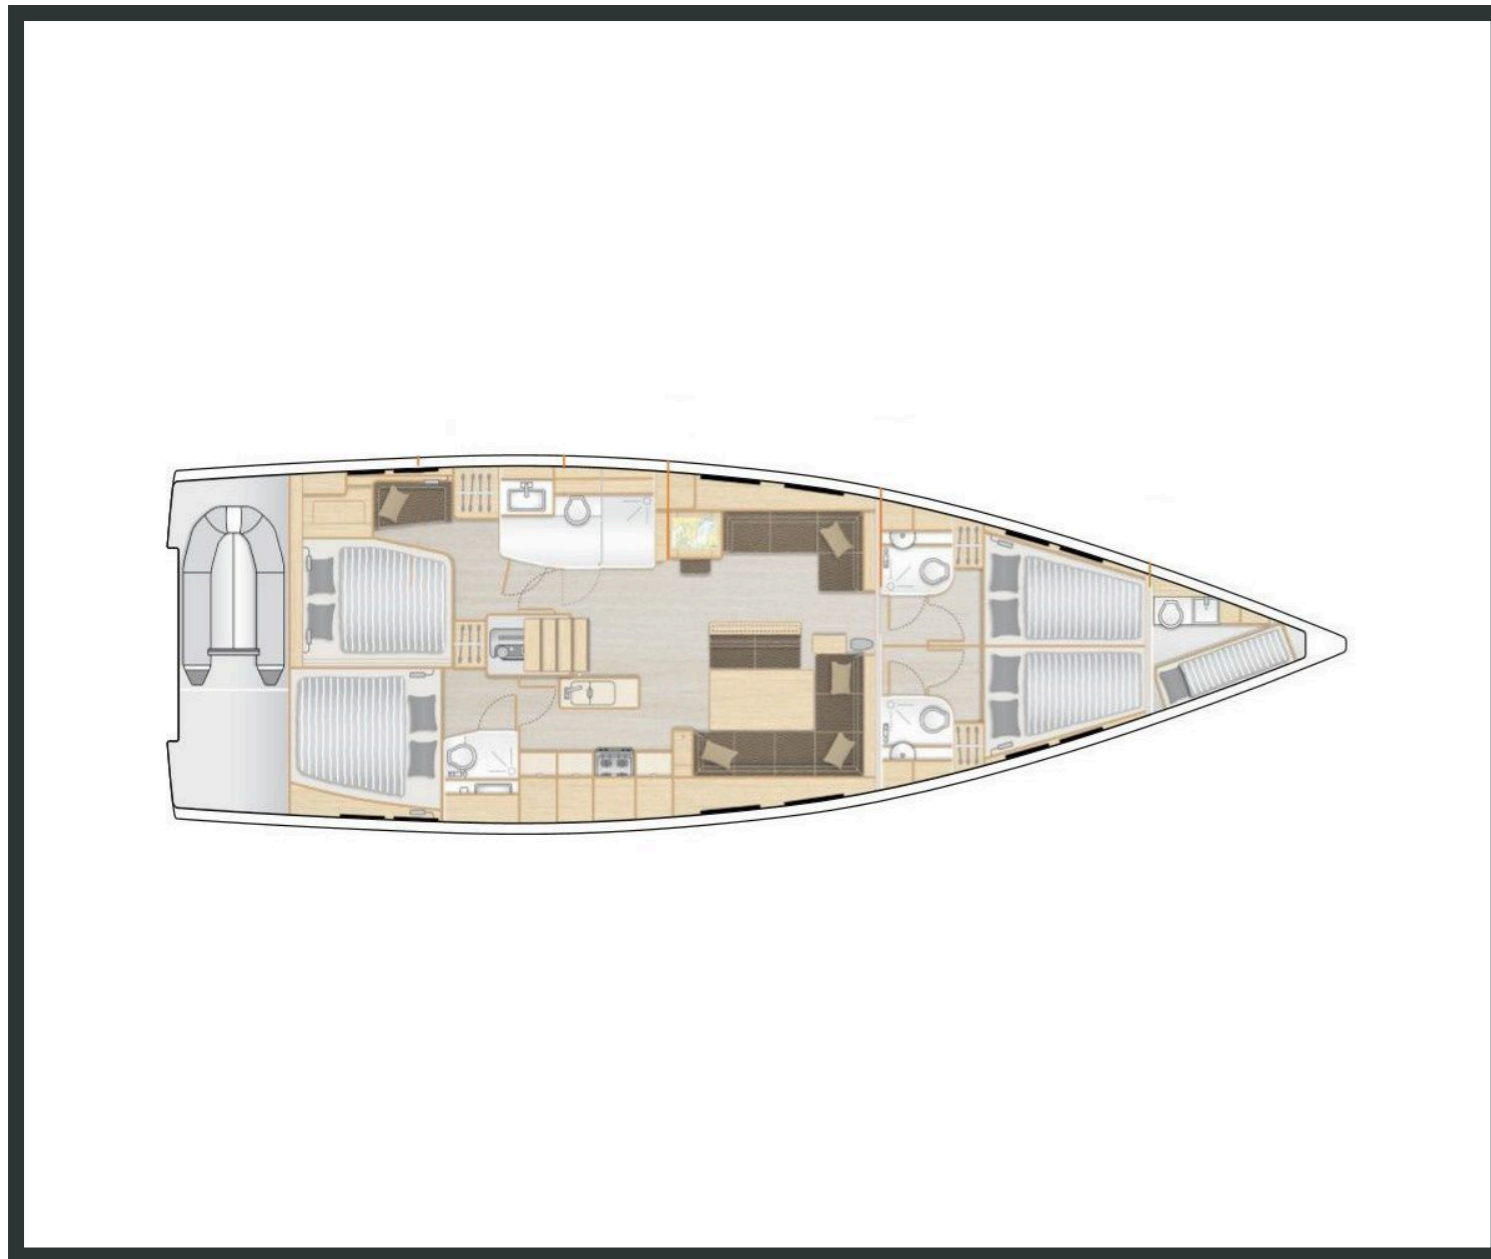

Hanse **548**

Joy, Model 2018

Hanse **548 / Joy**, Model 2018
10 guests / **4 +1** cabins / **4 +1** wc

A nominee for the European Yacht of the Year in the Family Cruiser category, the Hanse 548 is an excellent choice combining top quality, easy handling, interior comfort, and sun deck space galore!

Air Condition	Bow Thruster	Generator	Solar Panels
Hydraulic Gangway	Radar		

From charter bases at: **LEFKAS / PREVEZA**
 Available as: **BAREBOAT / SKIPPERED / DAY TRIP**

SPECIFICATIONS:

LOA (m)	16.22	Fuel capacity (lt)	520.0
Beam (m)	5.05	Main sail type	Furling
Draft (m)	2.25	Genoa type	Self tacking jib
Cabins	5	Main sail area (sq.m.)	71
Berths	10	Genoa sail area (sq.m.)	57.5
Heads	5	Crusing speed (knots)	8
Engines (hp)	110	Main engines consumption (lt/h)	8

Hanse **548**
Joy, Model 2018

Hanse **548**
Joy, Model 2018

FULL INVENTORY / EQUIPMENT LIST

Accommodation: ✓ 1 Bow Cabin Head ✓ 1 Bow Single Bed Cabin ✓ 4 Double Bed Cabins ✓ 4 Heads
 ✓ 4 Showers ✓ Bow / Skipper Cabins