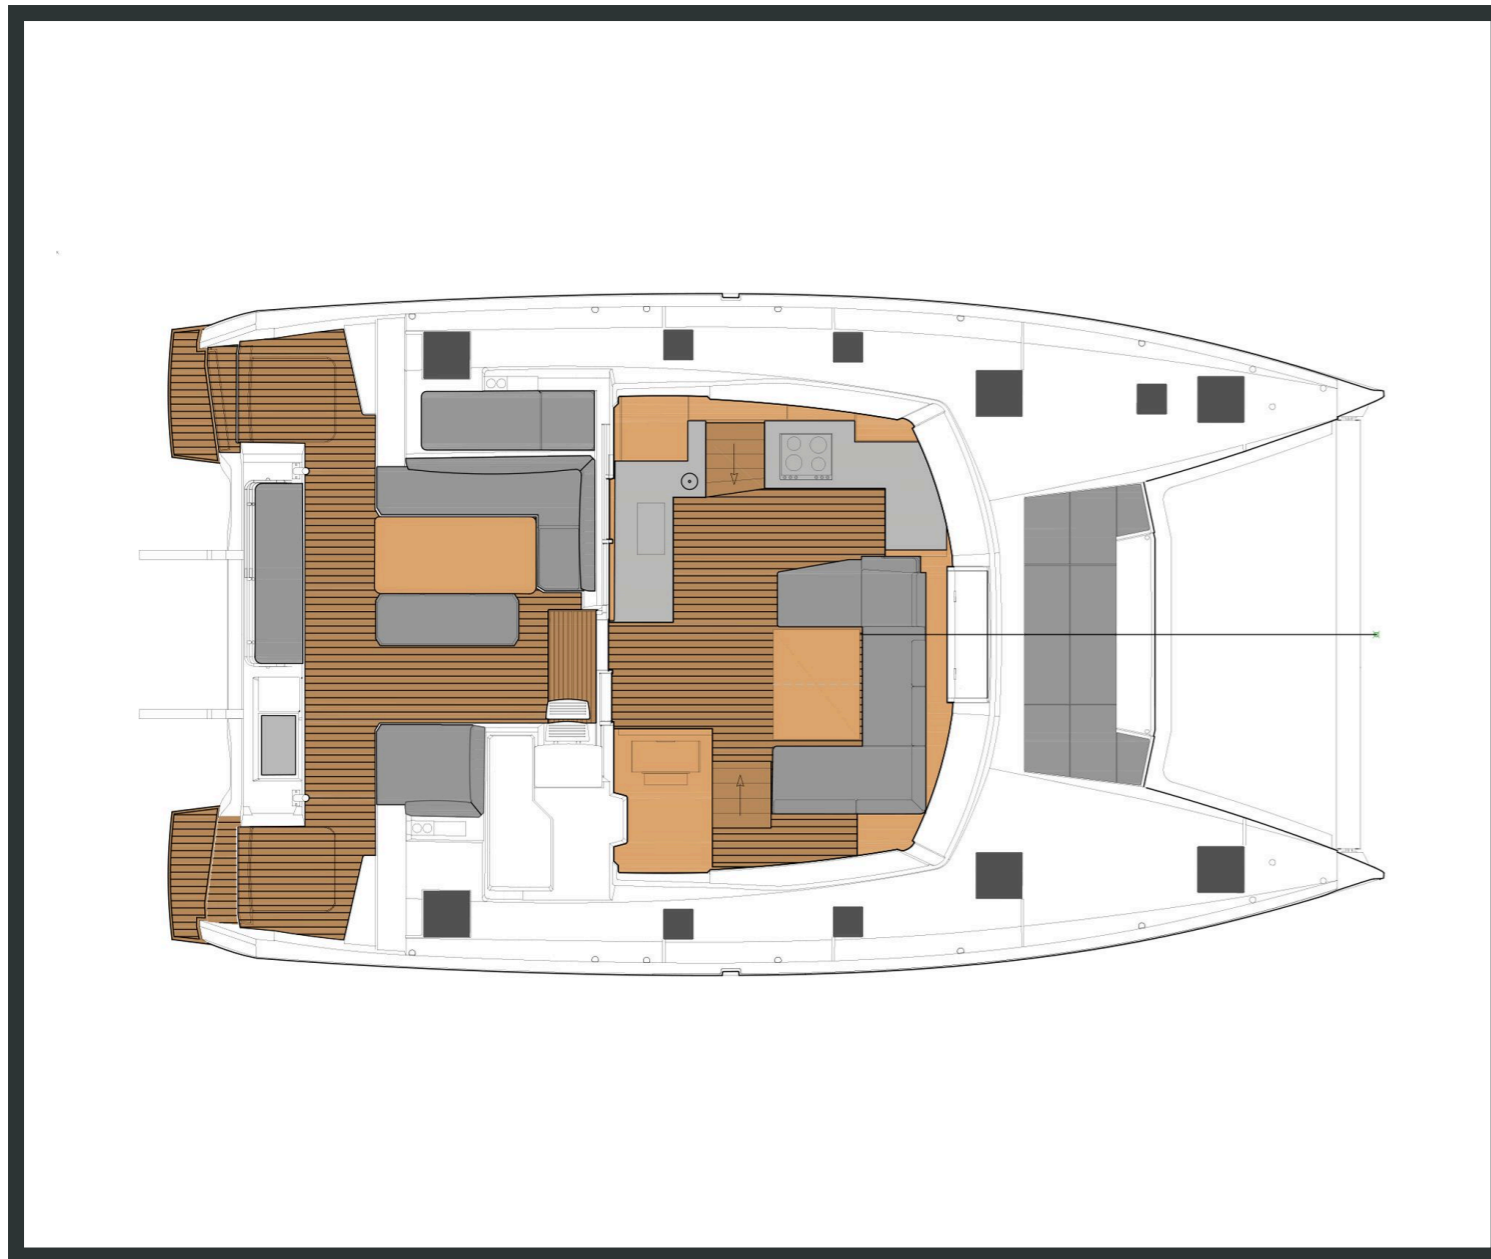

FULL INVENTORY / EQUIPMENT LIST

1. **Galley:** ✓ Bottle & Can Opener ✓ Bowls ✓ Bread Knife ✓ Casserole ✓ Cheese Grater
   ✓ Clothes Pegs ✓ Coffee Cups ✓ Manual filter-coffee machine ✓ Cutting Boards ✓ Drinking Glasses
   ✓ Dustpan & Brush ✓ Forks ✓ Frying Pans ✓ Gas Stove with Burners & Grill ✓ Kettle ✓ Ladle
   ✓ Lemon Squeezer ✓ Main Course Plates ✓ Meat Knives ✓ Oven Gloves
   ✓ Placemats for Hot Pans/Pots ✓ Plates Small ✓ Soup Plates ✓ Heat-resistant Oven Dish
   ✓ Refrigerator ✓ Salad Bowls ✓ Saucepans ✓ Serving Knives ✓ Serving Plates ✓ Serving Tray
   ✓ Small Plates ✓ Soup Spoons ✓ Spaghetti Strainer ✓ Kitchen Spatula ✓ Tapper Ware
   ✓ Tea Spoons ✓ Tea Strainer ✓ Kitchen Tong ✓ Vegetable Knife ✓ Vegetable Peeler ✓ Water Jug
   ✓ Wire Whisk ✓ Wine Glasses ✓ Wooden Spoons
2. **Navigation:** ✓ Battery Operated Navigation Lights Set ✓ Binoculars ✓ Divider ✓ Greek Waters Pilot
   ✓ Hand Bearing Compass ✓ List of Lights of Hellenic Coasts ✓ Navigation Ruler ✓ Pencil Set
   ✓ Sea Charts Area Set
3. **Safety:** ✓ Day Signal Black Ball ✓ Day Signal Black Cone ✓ Bosun's Chair ✓ Distress Flares & Signals
   ✓ Signalling Mirror ✓ Emergency Tiller ✓ EPIRB Device ✓ Fire Extinguishers
   ✓ First Aid Kit & Medical-First Aid Instructions ✓ Floating Light ✓ Fog Horn ✓ Horseshoe Lifebuoy
   ✓ Adult Life Jackets ✓ Child Life Jackets ✓ Liferaft ✓ Radar Reflector
   ✓ Safety Harnesses with Belts ✓ Set of Flags, C.N.Q. ✓ Wire Cutter ✓ Set of Wooden plugs
4. **Sails / Covers:** ✓ Bimini Top ✓ Full Batten Main Sail ✓ Furling Genoa ✓ Lazy Bag with Lazy Jacks
   ✓ Sprayhood ✓ Stern Tent
5. **Spares / Tools:** ✓ Boat Manuals ✓ Engine(s) Spare Parts Box ✓ Holding Tanks ✓ Sails Repair Kit
   ✓ Scissors ✓ Toolbox ✓ Torch Light

NEED ASSISTANCE? GET HELP

CHARTER ENQUIRY

SPECIAL OFFERS