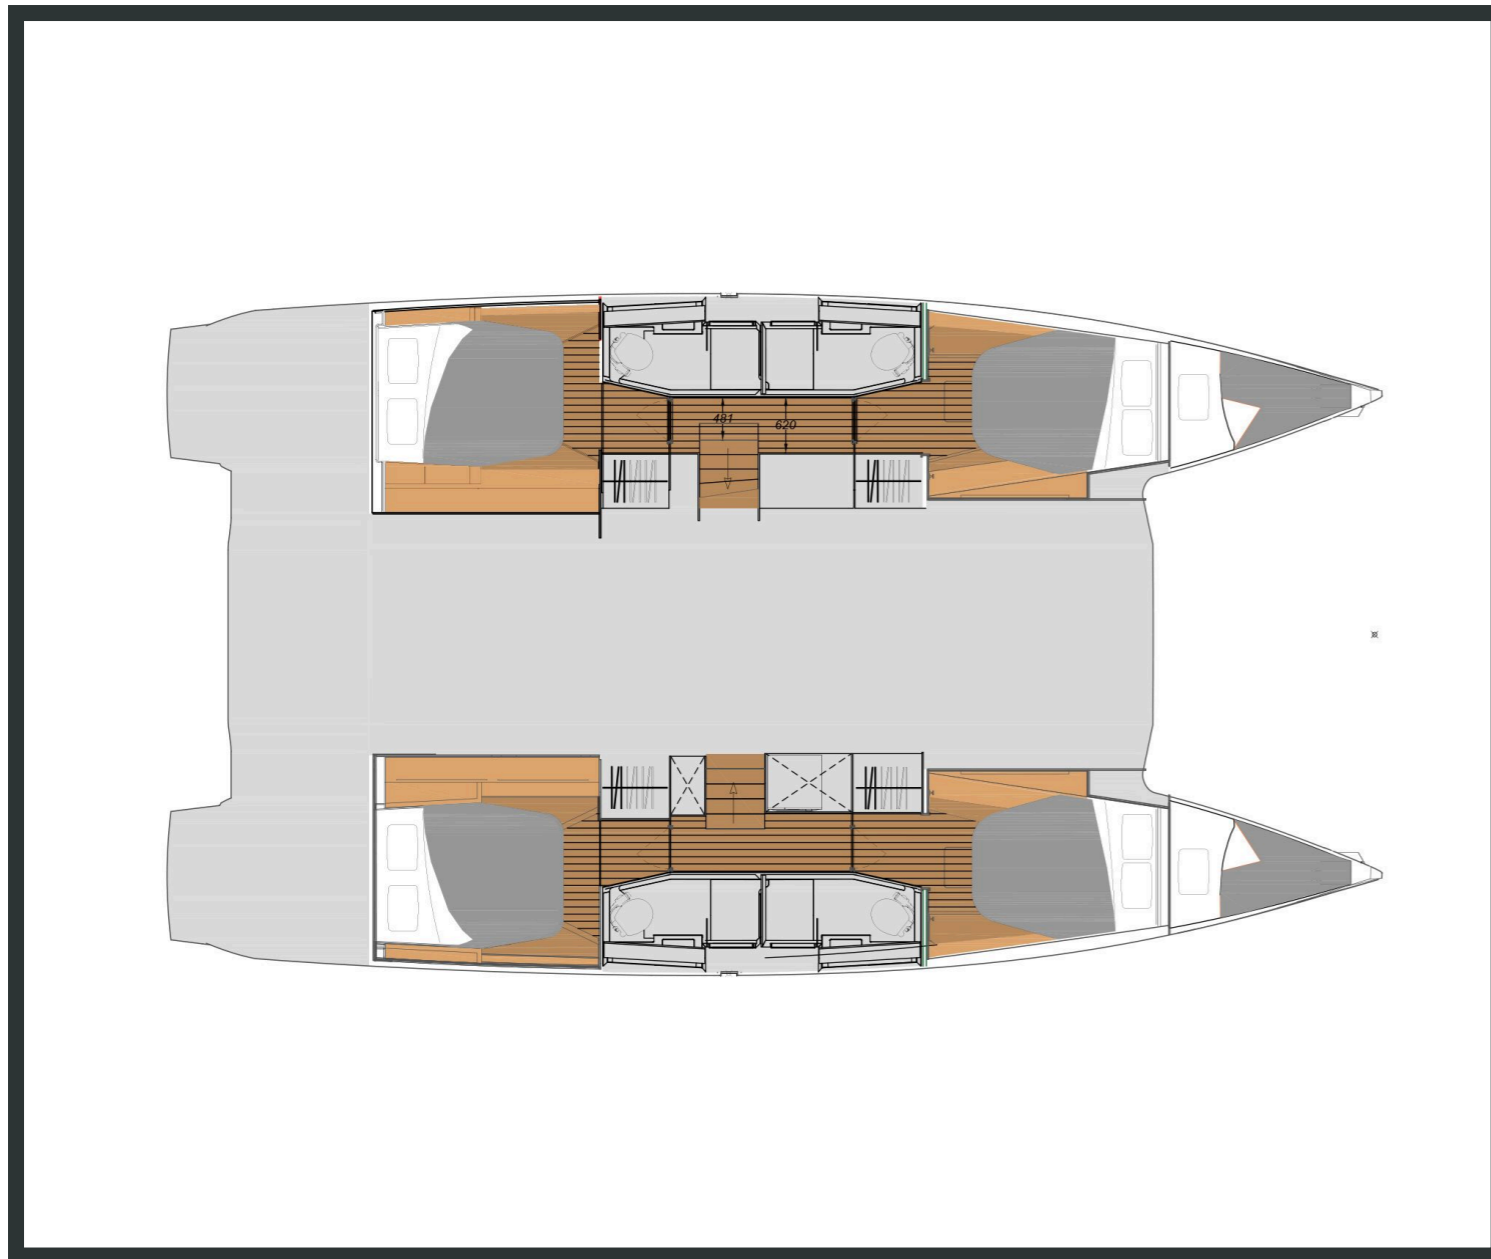

Elba **45**

Night Breeze, Model 2021

Elba 45 / Night Breeze, Model 2021

12 guests / 4 +2 cabins / 4 +1 wc

This 45 feet yacht, benefits from dynamic hull design with inverted bows and enhances sailors' experience with a thoughtful helm station for best maneuverability.

Air Condition	Fly Bridge	Generator	Solar Panels
Water Maker	Hydraulic Gangway		

From charter bases at: **KOS / RHODES**
 Available as: **BAREBOAT / SKIPPED / DAY TRIP**

SPECIFICATIONS:

LOA (m)	13.45	Fuel capacity (lt)	470.0
Beam (m)	7.55	Main sail type	Batten
Draft (m)	1.2	Genoa type	Furling
Cabins	6	Main sail area (sq.m.)	75
Berths	12	Genoa sail area (sq.m.)	49
Heads	5	Crusing speed (knots)	7
Engines (hp)	2x60	Main engines consumption (lt/h)	14

Elba **45**
Night Breeze, Model 2021

Elba 45
Night Breeze, Model 2021

FULL INVENTORY / EQUIPMENT LIST

Accommodation: ✓ 1 Bow Cabin Head ✓ 2 Bow Single Bed Cabins ✓ 4 Double Bed Cabins ✓ 4 Heads
 ✓ 4 Showers ✓ Saloon Table Convertible into Double Berth