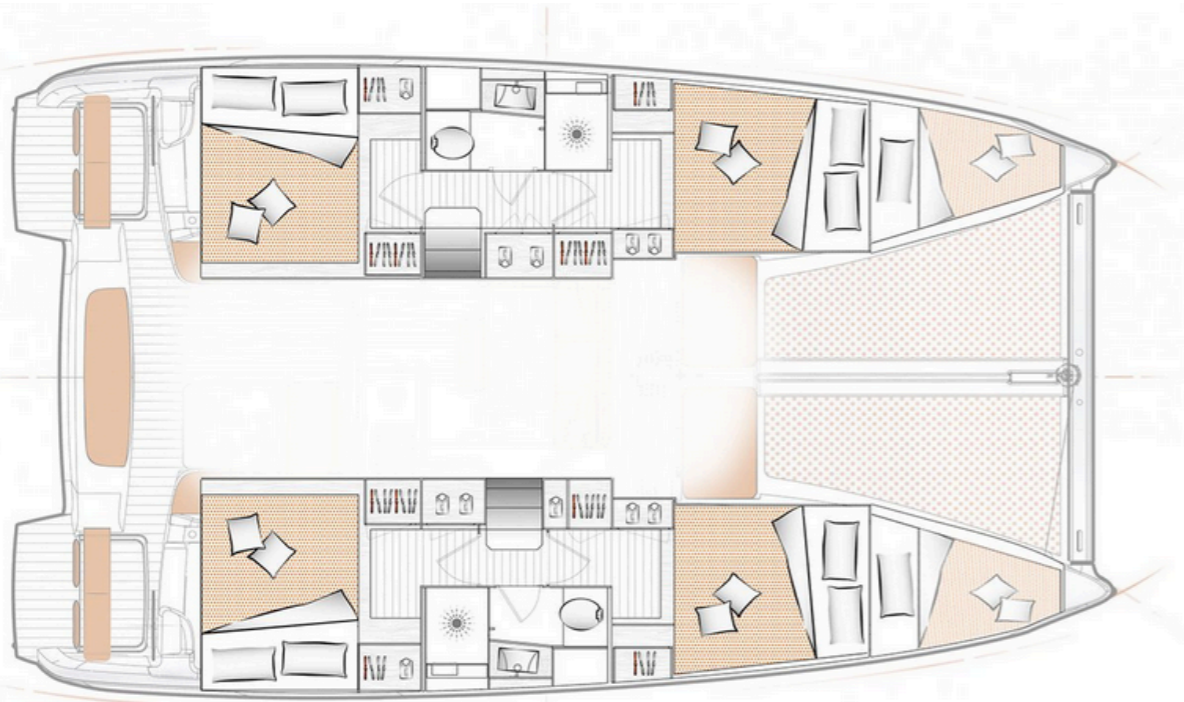

FULL INVENTORY / EQUIPMENT LIST

Accommodation: ✓ 1 Bow Cabin Head ✓ 2 Bow Single Bed Cabins ✓ 2 Heads ✓ 2 Showers
✓ 4 Double Bed Cabins ✓ Saloon Table Convertible into Double Berth

Bedding / Linen: ✓ Blankets ✓ Hangers ✓ Linen & Bedding ✓ Pillows ✓ Pillowcases ✓ Sheets
✓ Bath Towels ✓ Face Towels

Comfort / Pleasure: ✓ 220V Sockets ✓ Cockpit Cushions ✓ Cockpit Speakers ✓ Electric Toilets
✓ Fans in Cabins ✓ Fans in Saloon ✓ Hot Water ✓ Saloon Speakers ✓ Snorkelling Sets
✓ 220V Sockets in the Cabins ✓ 220V Sockets in the Saloon ✓ Solar Panels ✓ USB Charging Ports

Deck: ✓ Anchor ✓ Anchor Chain ✓ Anchor Windlass Control ✓ Anchor Windlass Handle
✓ Boat Hook ✓ Cockpit Shower ✓ Cockpit Table ✓ Deck Brush ✓ Diesel canister 20L
✓ Dinghy Oars & Locks ✓ Dinghy Portable Pump ✓ Dinghy Repair Kit ✓ Electric Anchor Windlass
✓ Electric Winch(es) ✓ Spare Engine Oil ✓ Fenders ✓ Flag Halyards ✓ Refueling Funnel
✓ Gangway Wooden ✓ Gas Bottles ✓ Mooring Ropes 25m ✓ Mooring Ropes 50m
✓ Fuel Jerry Can for Outboard Motor ✓ Padlocks ✓ Plastic Bucket ✓ Ropes Spare ✓ Spare Anchor
✓ Spare Anchor Chain 10m ✓ Swimming Ladder ✓ Tanks Opener ✓ Water Hose & Adaptors
✓ Winch Handles

Electricity: ✓ Battery Charger ✓ 220V Shore Power Cable ✓ 220V Cable Adaptors

Electronics: ✓ Auto Pilot ✓ Depth Sounder ✓ GPS Plotter ✓ Speed Log ✓ VHF ✓ Wind System