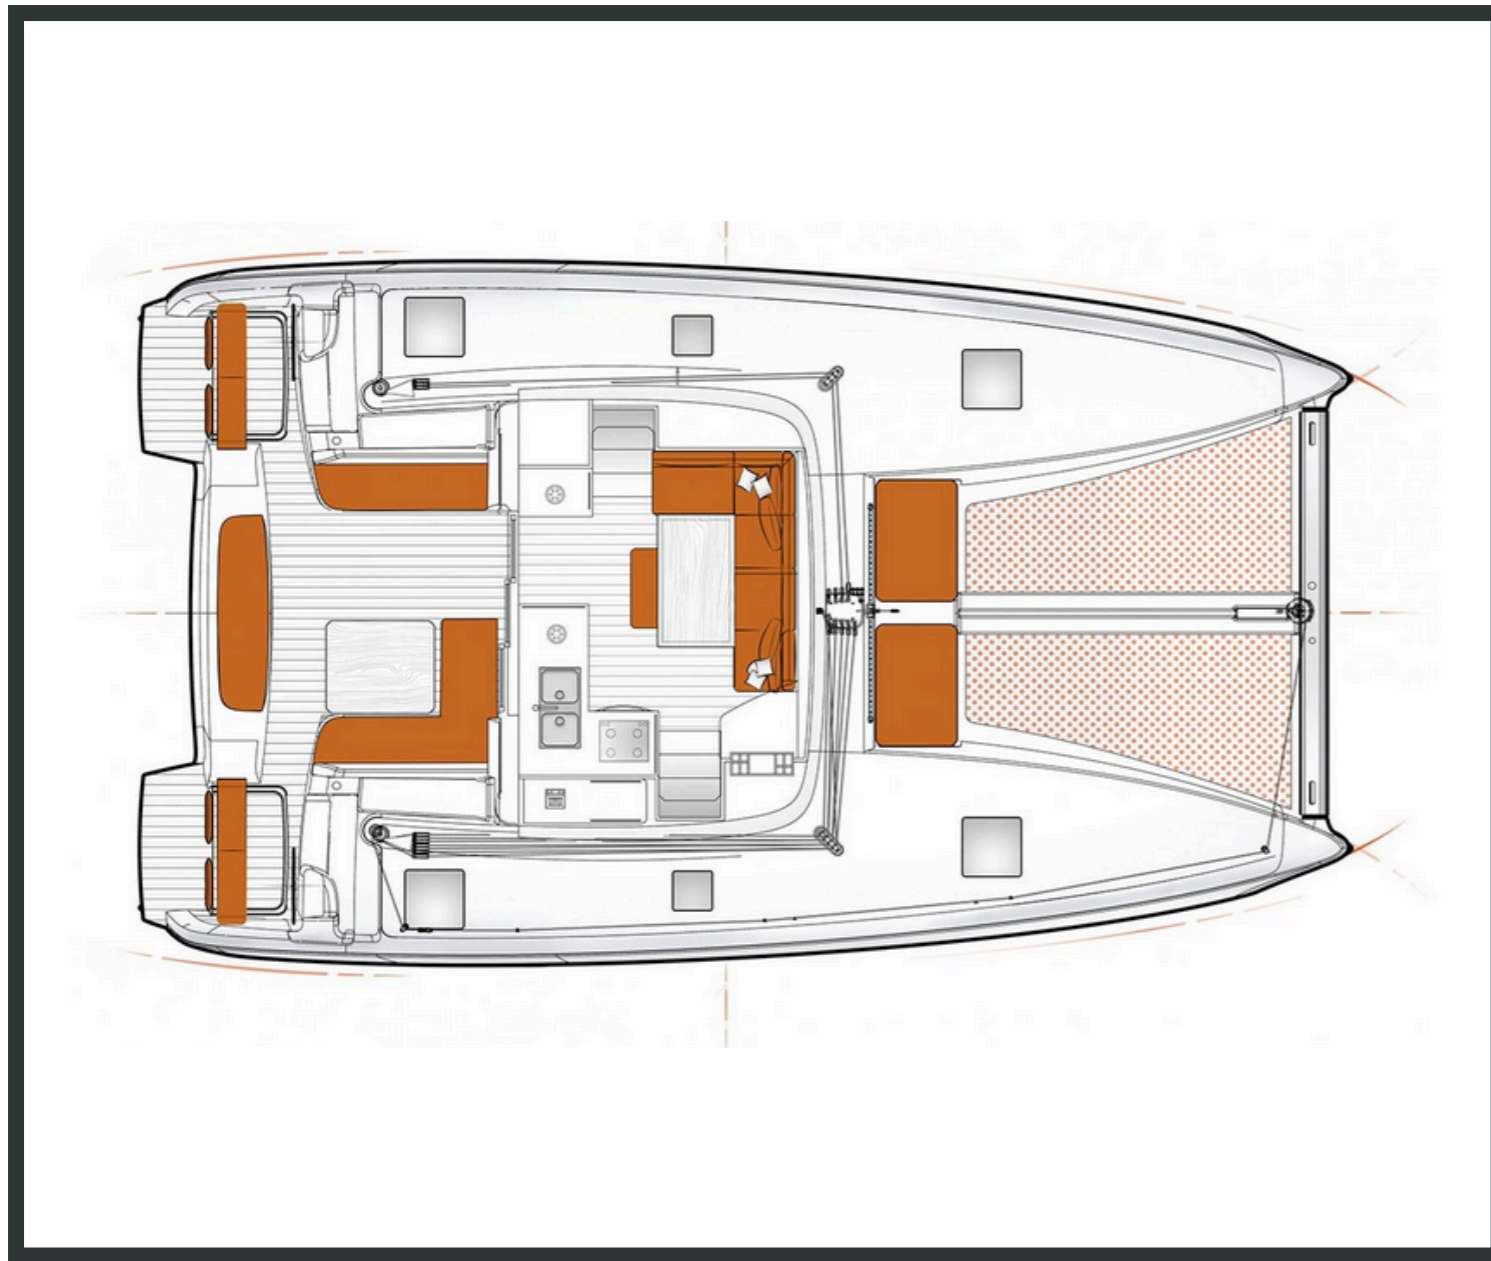

FULL INVENTORY / EQUIPMENT LIST

1. **Galley:** ✓ Bottle & Can Opener ✓ Bowls ✓ Bread Knife ✓ Casserole ✓ Cheese Grater
   ✓ Clothes Pegs ✓ Coffee Cups ✓ Manual filter-coffee machine ✓ Cutting Boards ✓ Drinking Glasses
   ✓ Dustpan & Brush ✓ Forks ✓ Frying Pans ✓ Gas Stove with Burners & Grill ✓ Kettle ✓ Ladle
   ✓ Lemon Squeezer ✓ Main Course Plates ✓ Meat Knives ✓ Oven Gloves
   ✓ Placemats for Hot Pans/Pots ✓ Plates Small ✓ Soup Plates ✓ Heat-resistant Oven Dish
   ✓ Refrigerator ✓ Salad Bowls ✓ Saucepans ✓ Serving Knives ✓ Serving Plates ✓ Serving Tray
   ✓ Small Plates ✓ Soup Spoons ✓ Spaghetti Strainer ✓ Kitchen Spatula ✓ Tapper Ware
   ✓ Tea Spoons ✓ Tea Strainer ✓ Kitchen Tong ✓ Vegetable Knife ✓ Vegetable Peeler ✓ Water Jug
   ✓ Wire Whisk ✓ Wine Glasses ✓ Wooden Spoons
2. **Navigation:** ✓ AdriaticPilotBook ✓ Battery Operated Navigation Lights Set ✓ Binoculars ✓ Divider
   ✓ Hand Bearing Compass ✓ List of Lights of Hellenic Coasts ✓ Navigation Ruler ✓ Pencil Set
   ✓ Sea Charts Area Set
3. **Safety:** ✓ Day Signal Black Ball ✓ Day Signal Black Cone ✓ Bosun's Chair ✓ Distress Flares & Signals
   ✓ Signalling Mirror ✓ Emergency Tiller ✓ Fire Extinguishers
   ✓ First Aid Kit & Medical-First Aid Instructions ✓ Floating Light ✓ Fog Horn ✓ Horseshoe Lifebuoy
   ✓ Adult Life Jackets ✓ Child Life Jackets ✓ Liferaft ✓ Radar Reflector
   ✓ Safety Harnesses with Belts ✓ Set of Flags, C.N.Q. ✓ Wire Cutter ✓ Set of Wooden plugs
4. **Sails / Covers:** ✓ Bimini Top ✓ Full Batten Main Sail ✓ Lazy Bag with Lazy Jacks ✓ Self Tacking Jib
5. **Spares / Tools:** ✓ Boat Manuals ✓ Engine(s) Spare Parts Box ✓ HoldingTanks ✓ Sails Repair Kit
   ✓ Scissors ✓ Toolbox ✓ Torch Light

NEED ASSISTANCE? GET HELP

CHARTER ENQUIRY

SPECIAL OFFERS

Excess **11**

First Sight, Model 2023