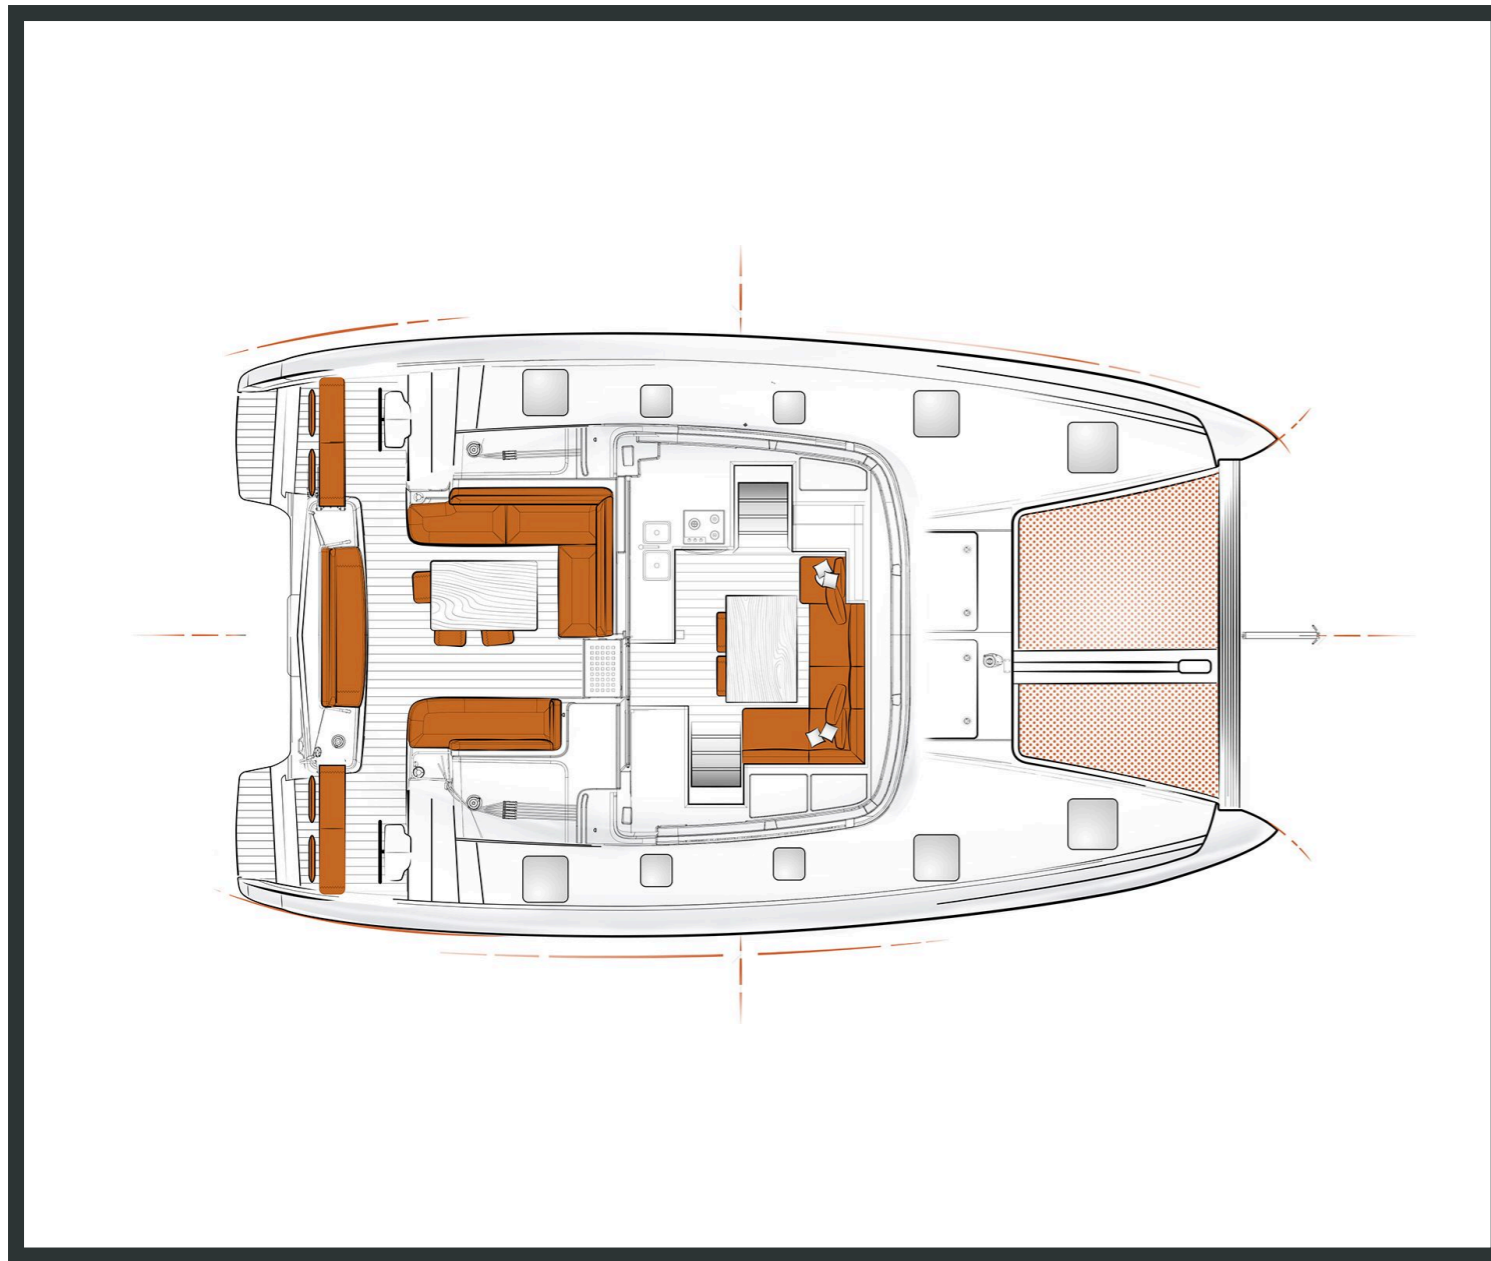

FULL INVENTORY / EQUIPMENT LIST

1. **Galley:** ✓ Bottle & Can Opener ✓ Bowls ✓ Bread Knife ✓ Casserole ✓ Cheese Grater
   ✓ Clothes Pegs ✓ Coffee Cups ✓ Manual filter-coffee machine ✓ Cutting Boards ✓ Drinking Glasses
   ✓ Dustpan & Brush ✓ Forks ✓ Frying Pans ✓ Gas Stove with Burners & Grill ✓ Kettle ✓ Ladle
   ✓ Lemon Squeezer ✓ Main Course Plates ✓ Meat Knives ✓ Oven Gloves
   ✓ Placemats for Hot Pans/Pots ✓ Plates Small ✓ Soup Plates ✓ Heat-resistant Oven Dish
   ✓ Refrigerator ✓ Salad Bowls ✓ Saucepans ✓ Serving Knives ✓ Serving Plates ✓ Serving Tray
   ✓ Small Plates ✓ Soup Spoons ✓ Spaghetti Strainer ✓ Kitchen Spatula ✓ Tapper Ware
   ✓ Tea Spoons ✓ Tea Strainer ✓ Kitchen Tong ✓ Vegetable Knife ✓ Vegetable Peeler ✓ Water Jug
   ✓ Wire Whisk ✓ Wine Glasses ✓ Wooden Spoons
2. **Navigation:** ✓ Battery Operated Navigation Lights Set ✓ Binoculars ✓ Divider ✓ Greek Waters Pilot
   ✓ Hand Bearing Compass ✓ List of Lights of Hellenic Coasts ✓ Navigation Ruler ✓ Pencil Set
   ✓ Sea Charts Area Set
3. **Safety:** ✓ Day Signal Black Ball ✓ Day Signal Black Cone ✓ Bosun's Chair ✓ Distress Flares & Signals
   ✓ Signalling Mirror ✓ Emergency Tiller ✓ EPIRB Device ✓ Fire Extinguishers
   ✓ First Aid Kit & Medical-First Aid Instructions ✓ Floating Light ✓ Fog Horn ✓ Horseshoe Lifebuoy
   ✓ Adult Life Jackets ✓ Child Life Jackets ✓ Liferaft ✓ Radar Reflector
   ✓ Safety Harnesses with Belts ✓ Set of Flags, C.N.Q. ✓ Wire Cutter ✓ Set of Wooden plugs
4. **Sails / Covers:** ✓ Bimini Top ✓ Full Batten Main Sail ✓ Lazy Bag with Lazy Jacks ✓ Self Tacking Jib
   ✓ Sprayhood
5. **Spares / Tools:** ✓ Boat Manuals ✓ Engine(s) Spare Parts Box ✓ Holding Tanks ✓ Sails Repair Kit
   ✓ Scissors ✓ Toolbox ✓ Torch Light

NEED ASSISTANCE? GET HELP

CHARTER ENQUIRY

SPECIAL OFFERS

Excess **12**

Excessive, Model 2020