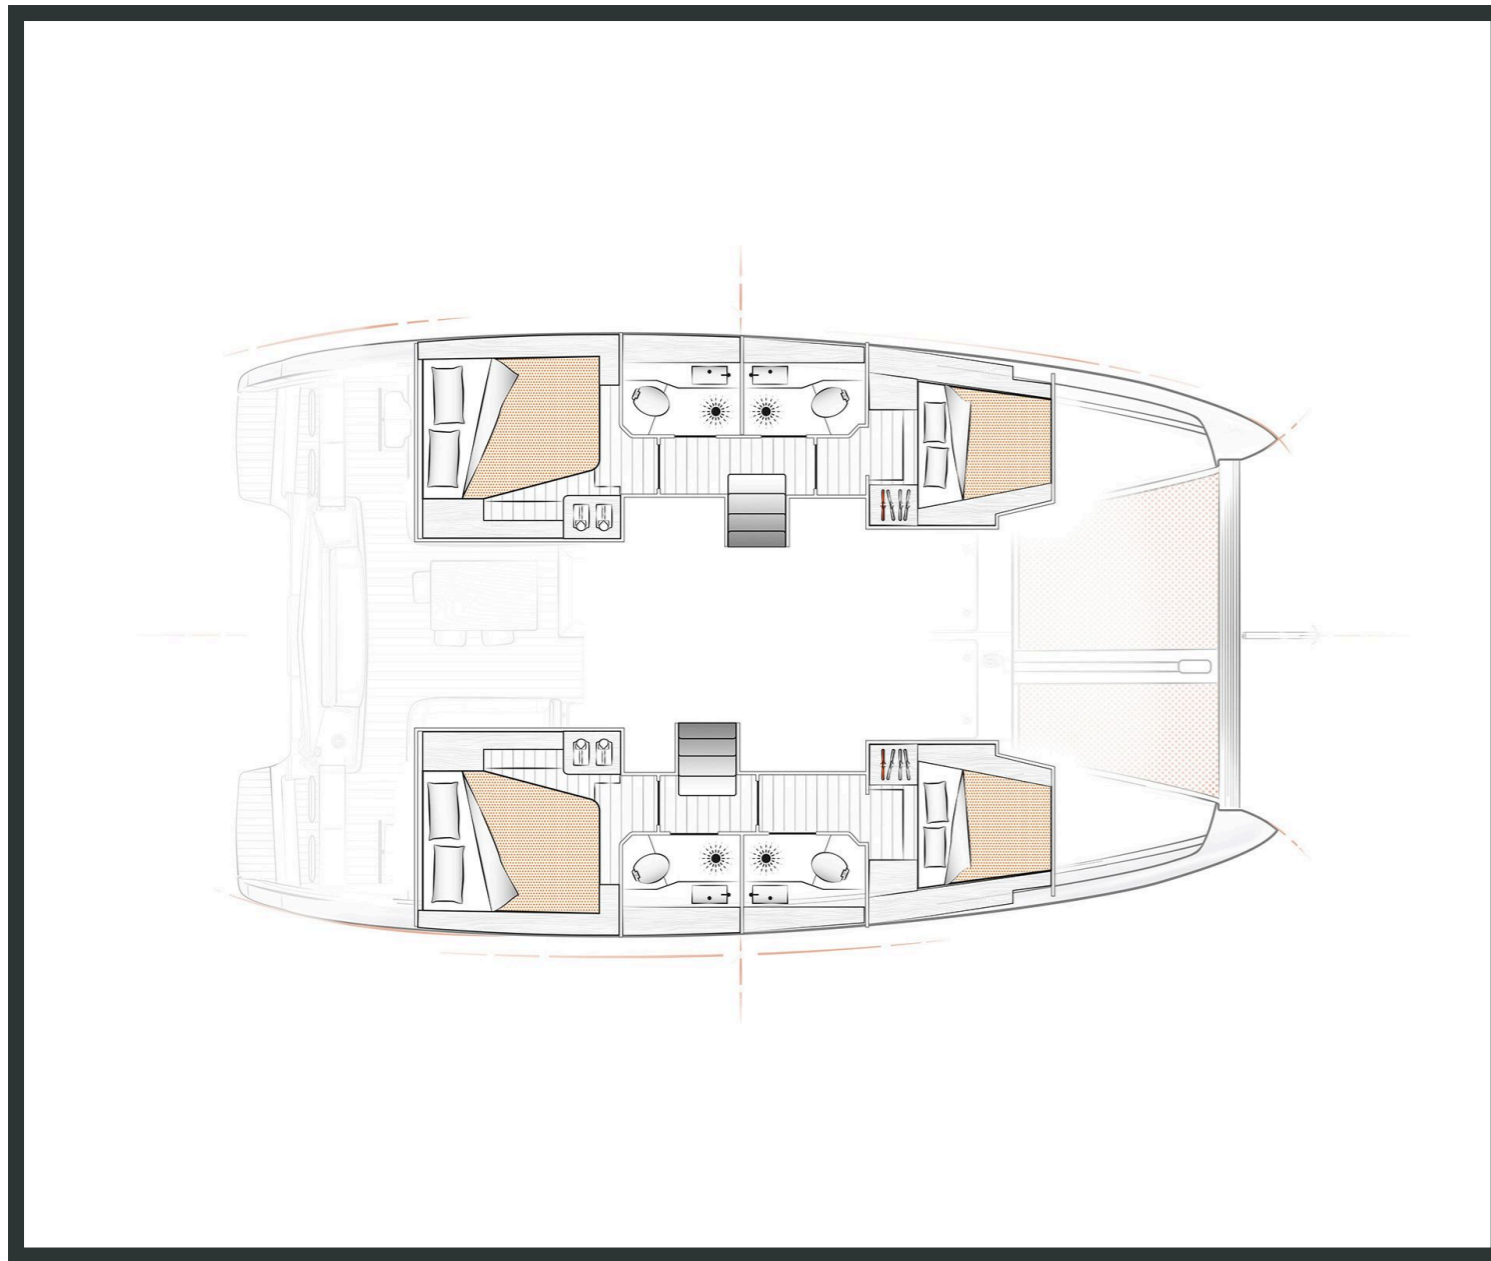

Excess **12**

Excessive, Model 2020

Excess **12 / Excessive**, Model 2020
12 guests / **4 +2** cabins / **4 +1** wc

EXCESS 12 has an assertive and qualitative personality which breaks with the codes of traditional sailing. Its design embodies both sportsmanship and modernity.

Solar Panels

From charter bases at: **KOS / RHODES**
 Available as: **BAREBOAT / SKIPPED / DAY TRIP**

SPECIFICATIONS:

LOA (m)	12.1	Fuel capacity (lt)	400.0
Beam (m)	6.73	Main sail type	Full Batten
Draft (m)	1.35	Genoa type	Self tacking jib
Cabins	6	Main sail area (sq.m.)	50
Berths	12	Genoa sail area (sq.m.)	32
Heads	5	Crusing speed (knots)	6.5
Engines (hp)	2x45	Main engines consumption (lt/h)	9

Excess **12**
Excessive, Model 2020

Excess **12**
Excessive, Model 2020

FULL INVENTORY / EQUIPMENT LIST

Accommodation: ✓ 1 Bow Cabin Head ✓ 2 Bow Single Bed Cabins ✓ 4 Double Bed Cabins ✓ 4 Heads
 ✓ 4 Showers ✓ Saloon Table Convertible into Double Berth