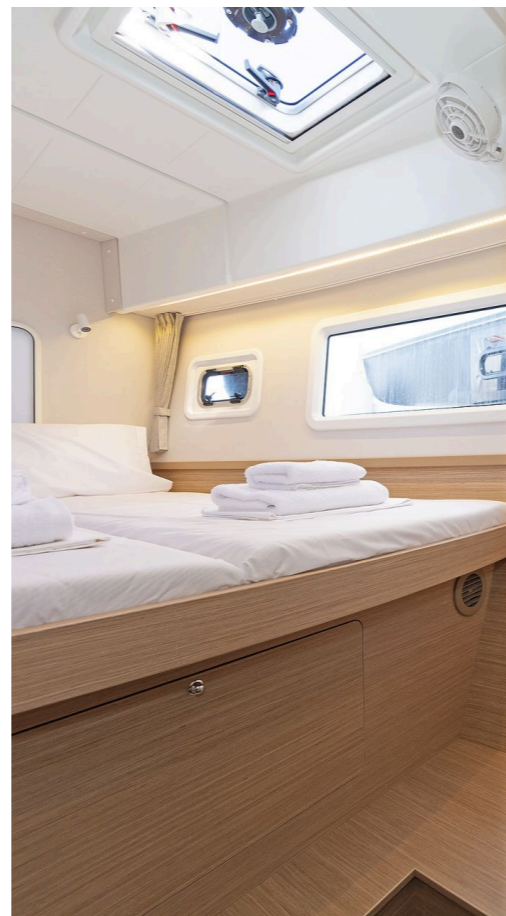

Lagoon **42**
Eternity, Model 2023

Lagoon **42 / Eternity**, Model 2023
10 guests / **4 +2** cabins / **4 +1** wc

This model from Lagoon has a style and personality all of its own. It retains the main features of the latest generation of Lagoons but with a few changes to achieve harmony between living space and the people on-board.

Air Condition

Generator

Solar Panels

From charter bases at: **PAROS**
 Available as: **SKIPPERED / DAY TRIP**

SPECIFICATIONS:

LOA (m)	12.8	Fuel capacity (lt)	570.0
Beam (m)	7.7	Main sail type	Full Batten
Draft (m)	1.25	Genoa type	Self tacking jib
Cabins	6	Main sail area (sq.m.)	69
Berths	10	Genoa sail area (sq.m.)	35
Heads	5	Main engines consumption (lt/h)	8
Engines (hp)	2x57		

Lagoon **42**
Eternity, Model 2023

Lagoon **42**
Eternity, Model 2023

FULL INVENTORY / EQUIPMENT LIST

Accommodation: ✓ 1 Bow Cabin Head ✓ 2 Bow Single Bed Cabins ✓ 4 Double Bed Cabins ✓ 4 Heads
 ✓ 4 Showers ✓ Saloon Table Convertible into Double Berth

Bedding / Linen: ✓ Blankets ✓ Hangers ✓ Linen & Bedding ✓ Pillows ✓ Pillowcases ✓ Sheets
 ✓ Bath Towels ✓ Face Towels ✓ Kitchen Towels

Comfort / Pleasure: ✓ 220V Sockets ✓ Air Condition ✓ Air Heating ✓ Cockpit Speakers
 ✓ Electric Toilets ✓ Fans in Cabins ✓ Fans in Saloon ✓ Generator ✓ Hot Water ✓ Music Player
 ✓ Saloon Speakers ✓ Snorkelling Sets ✓ 220V Sockets in the Cabins ✓ 220V Sockets in the Saloon
 ✓ Solar Panels ✓ USB Charging Ports in the Cabins ✓ USB Charging Ports in the Saloon