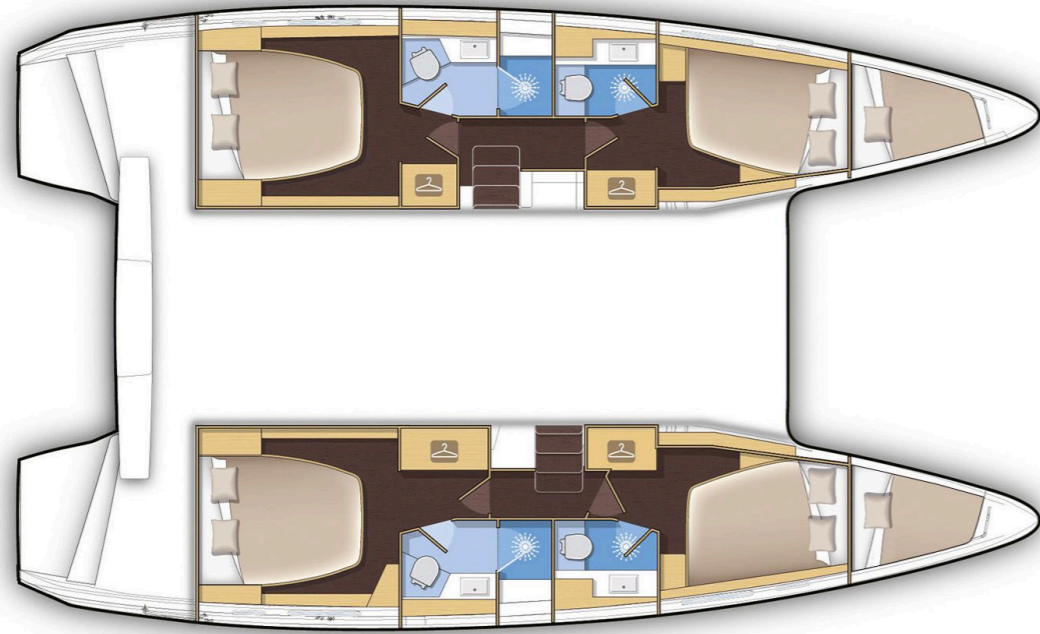

Lagoon **42**
Eternity, Model 2023

Lagoon **42 / Eternity**, Model 2023
10 guests / **4 +2** cabins / **4 +1** wc

This model from Lagoon has a style and personality all of its own. It retains the main features of the latest generation of Lagoons but with a few changes to achieve harmony between living space and the people on-board.

Air Condition

Generator

Solar Panels

From charter bases at: **PAROS**
 Available as: **SKIPPERED / DAY TRIP**

SPECIFICATIONS:

LOA (m)	12.8	Fuel capacity (lt)	570.0
Beam (m)	7.7	Main sail type	Full Batten
Draft (m)	1.25	Genoa type	Self tacking jib
Cabins	6	Main sail area (sq.m.)	69
Berths	10	Genoa sail area (sq.m.)	35
Heads	5	Main engines consumption (lt/h)	8
Engines (hp)	2x57		

Lagoon **42**
Eternity, Model 2023

Lagoon **42**
Eternity, Model 2023

FULL INVENTORY / EQUIPMENT LIST

Accommodation: ✓ 1 Bow Cabin Head ✓ 2 Bow Single Bed Cabins ✓ 4 Double Bed Cabins ✓ 4 Heads
 ✓ 4 Showers ✓ Saloon Table Convertible into Double Berth

Bedding / Linen: ✓ Blankets ✓ Hangers ✓ Linen & Bedding ✓ Pillows ✓ Pillowcases ✓ Sheets
 ✓ Bath Towels ✓ Face Towels ✓ Kitchen Towels

Comfort / Pleasure: ✓ 220V Sockets ✓ Air Condition ✓ Air Heating ✓ Cockpit Speakers
 ✓ Electric Toilets ✓ Fans in Cabins ✓ Fans in Saloon ✓ Generator ✓ Hot Water ✓ Music Player
 ✓ Saloon Speakers ✓ Snorkelling Sets ✓ 220V Sockets in the Cabins ✓ 220V Sockets in the Saloon
 ✓ Solar Panels ✓ USB Charging Ports in the Cabins ✓ USB Charging Ports in the Saloon