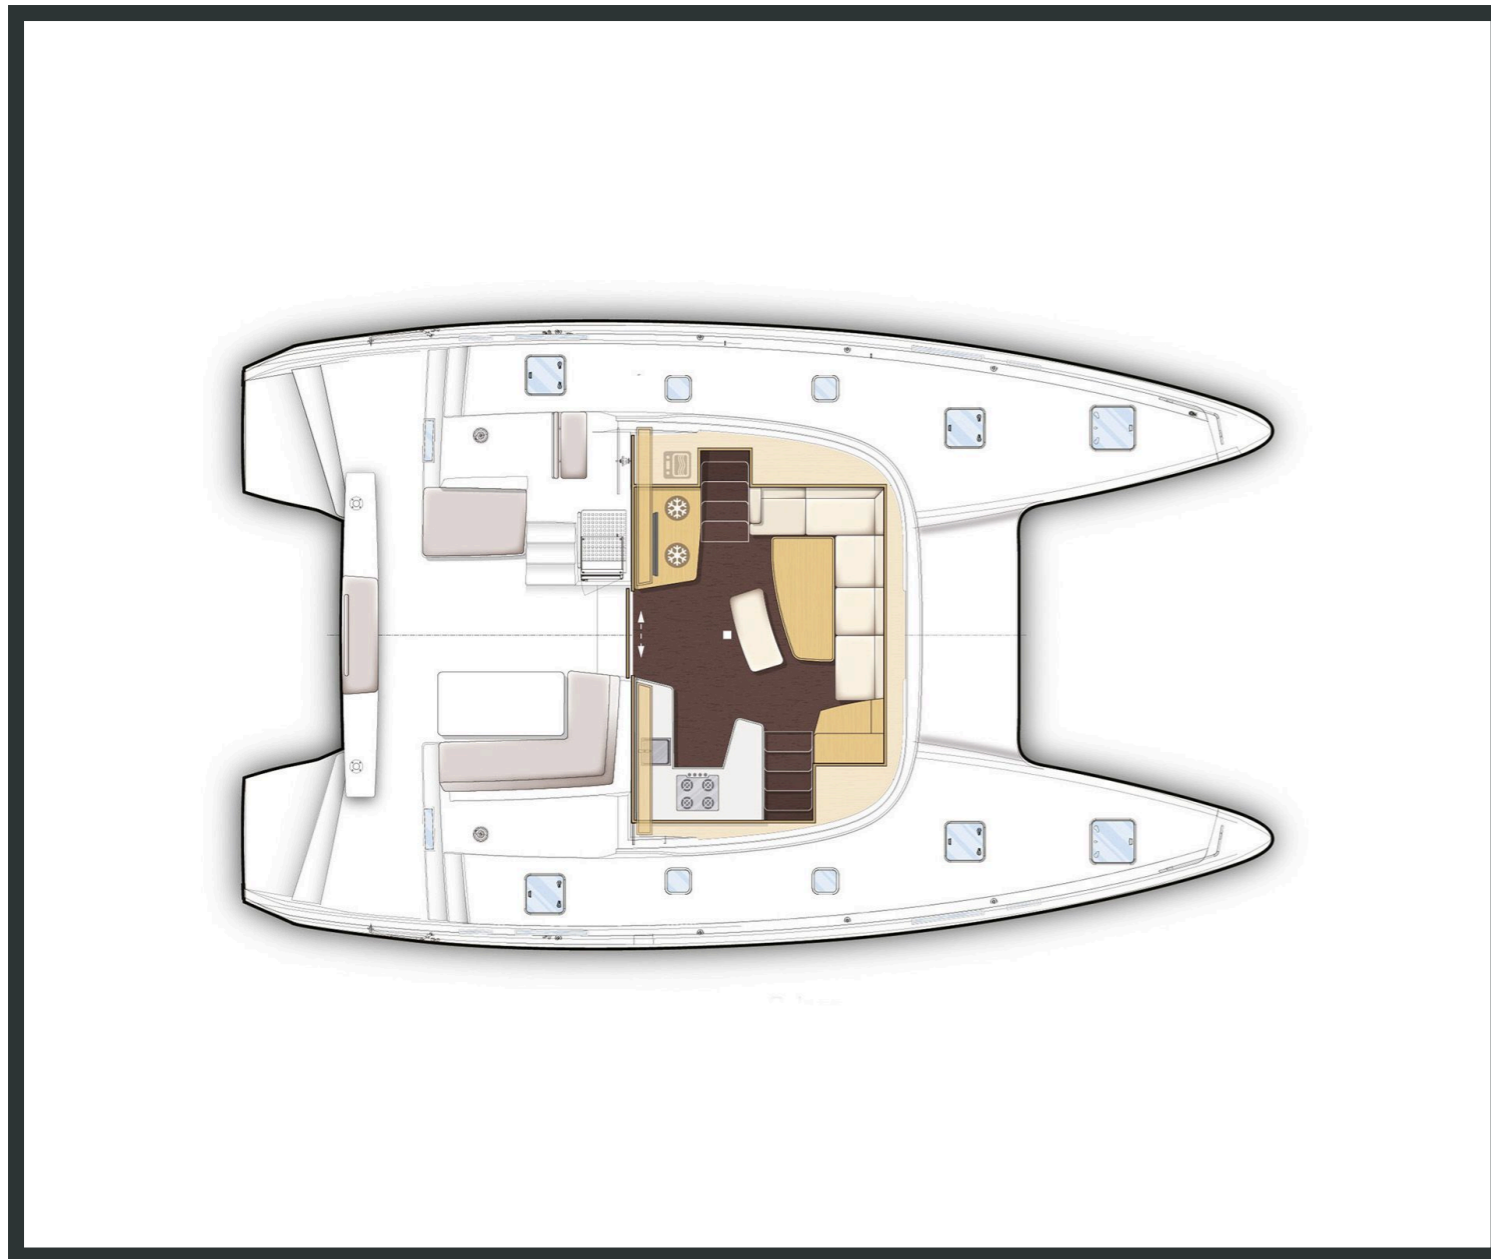

FULL INVENTORY / EQUIPMENT LIST

Galley: ✓ Bottle & Can Opener ✓ Bowls ✓ Bread Knife ✓ Casserole ✓ Cheese Grater
✓ Clothes Pegs ✓ Coffee Cups ✓ Manual filter-coffee machine ✓ Cutting Boards ✓ Drinking Glasses
✓ Dustpan & Brush ✓ Forks ✓ Frying Pans ✓ Gas Stove with Burners & Grill ✓ Kettle ✓ Ladle
✓ Lemon Squeezer ✓ Main Course Plates ✓ Meat Knives ✓ Oven Gloves
✓ Placemats for Hot Pans/Pots ✓ Plates Small ✓ Soup Plates ✓ Heat-resistant Oven Dish
✓ Refrigerator ✓ Salad Bowls ✓ Saucepans ✓ Serving Knives ✓ Serving Plates ✓ Serving Tray
✓ Small Plates ✓ Soup Spoons ✓ Spaghetti Strainer ✓ Kitchen Spatula ✓ Tapper Ware
✓ Tea Spoons ✓ Tea Strainer ✓ Kitchen Tong ✓ Vegetable Knife ✓ Vegetable Peeler ✓ Water Jug
✓ Wire Whisk ✓ Wine Glasses ✓ Wooden Spoons

Miscellaneous: ✓ Holding Tank(s)

Navigation: ✓ Battery Operated Navigation Lights Set ✓ Binoculars ✓ Divider ✓ Greek Waters Pilot
✓ Hand Bearing Compass ✓ List of Lights of Hellenic Coasts ✓ Navigation Ruler ✓ Pencil Set
✓ Sea Charts Area Set

Safety: ✓ Day Signal Black Ball ✓ Day Signal Black Cone ✓ Bosun's Chair ✓ Distress Flares & Signals
✓ Signalling Mirror ✓ Emergency Tiller ✓ EPIRB Device ✓ Fire Extinguishers
✓ First Aid Kit & Medical-First Aid Instructions ✓ Floating Light ✓ Fog Horn ✓ Horseshoe Lifebuoy
✓ Adult Life Jackets ✓ Child Life Jackets ✓ Liferaft ✓ Radar Reflector
✓ Safety Harnesses with Belts ✓ Set of Flags, C.N.Q. ✓ Wire Cutter ✓ Set of Wooden plugs

Sails / Covers: ✓ Full Batten Main Sail ✓ Lazy Bag with Lazy Jacks ✓ Self Tacking Jib

Spares / Tools: ✓ Boat Manuals ✓ Engine(s) Spare Parts Box ✓ HoldingTanks ✓ Sails Repair Kit
✓ Scissors ✓ Toolbox ✓ Torch Light

NEED ASSISTANCE? GET HELP

CHARTER ENQUIRY

SPECIAL OFFERS