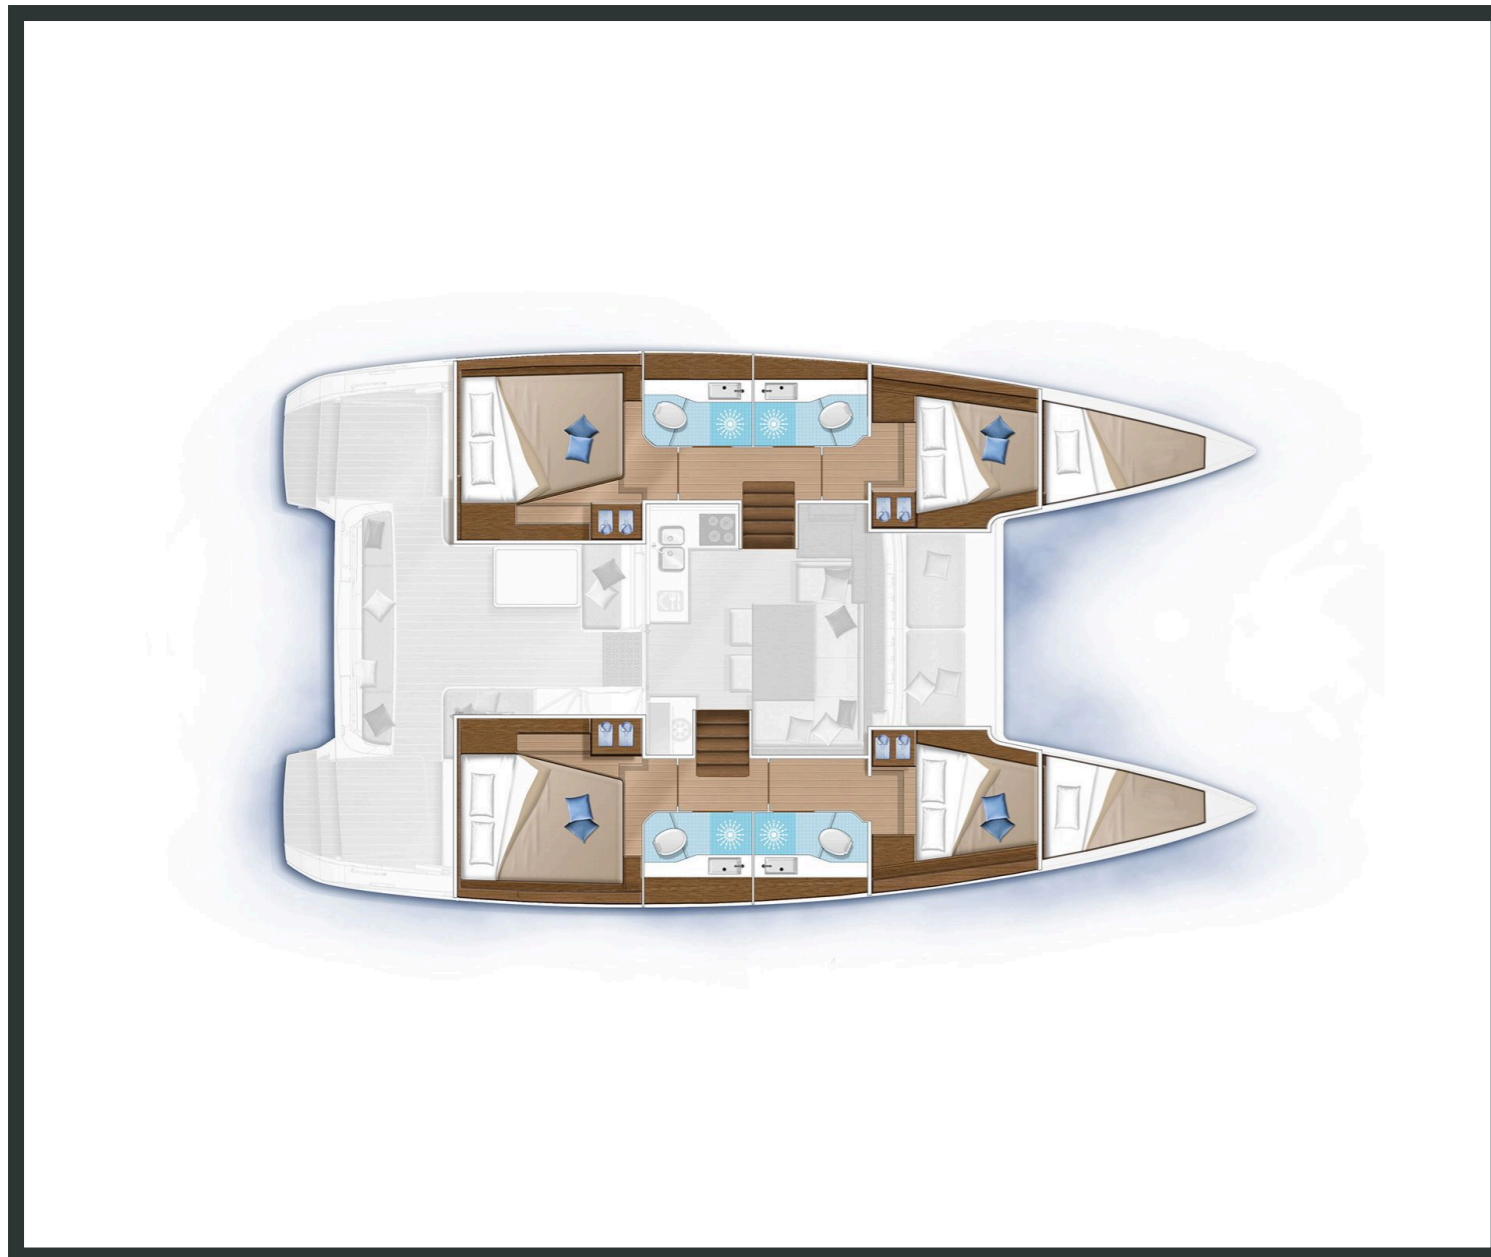

Lagoon **40**
Nemo, Model 2023

Lagoon **40 / Nemo**, Model 2023
12 guests / **4 +2** cabins / **4 +1** wc

The gorgeous Lagoon 40 has a cockpit area that is exceptionally comfortable. An ergonomic helm station, accessible from the cockpit or deck, enables communication between the skipper and crew at all times.

Solar Panels

From charter bases at: **KOS / RHODES**
 Available as: **BAREBOAT / SKIPPED / DAY TRIP**

SPECIFICATIONS:

LOA (m)	12	Fuel capacity (lt)	400.0
Beam (m)	6.76	Main sail type	Full Batten
Draft (m)	1.35	Genoa type	Self tacking jib
Cabins	6	Main sail area (sq.m.)	48
Berths	12	Genoa sail area (sq.m.)	32
Heads	5	Main engines consumption (lt/h)	10
Engines (hp)	2X45		

Lagoon **40**
Nemo, Model 2023

Lagoon **40**
Nemo, Model 2023

FULL INVENTORY / EQUIPMENT LIST

Accommodation: ✓ 1 Bow Cabin Head ✓ 2 Bow Single Bed Cabins ✓ 4 Double Bed Cabins ✓ 4 Heads
 ✓ 4 Showers ✓ Saloon Table Convertible into Double Berth