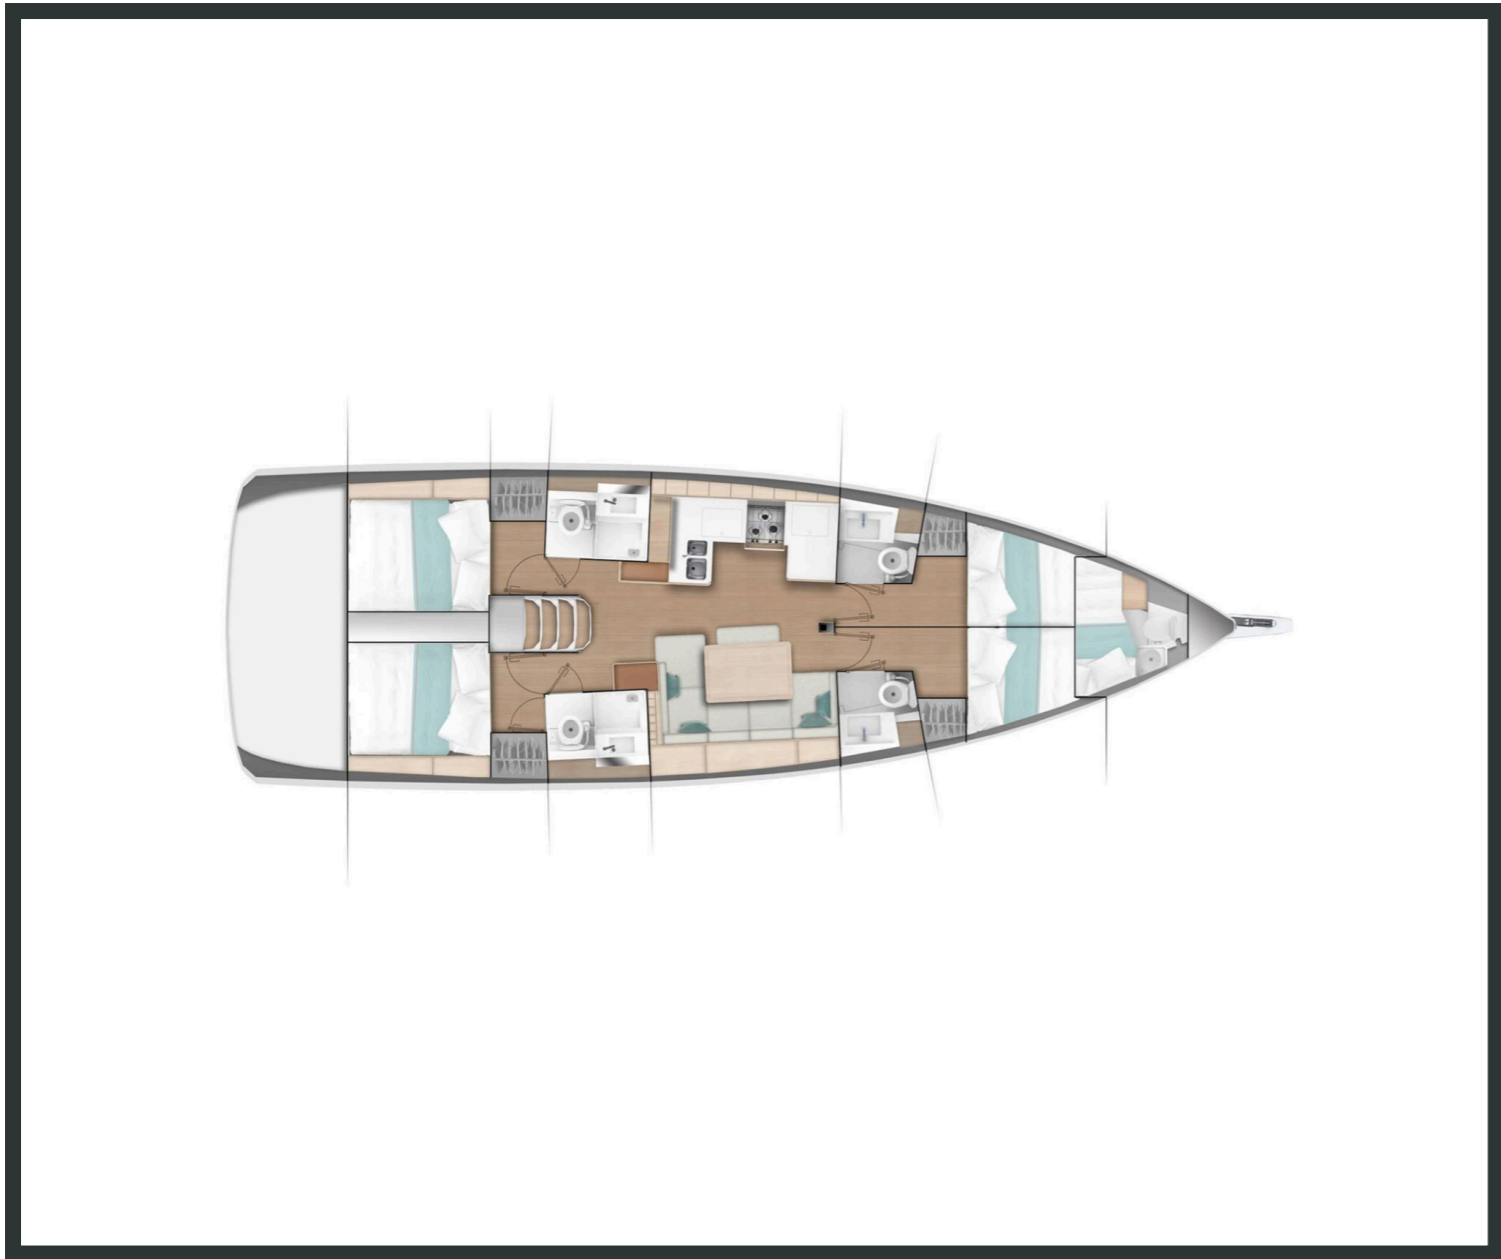

Sun **Odyssey 490**

Funsea, Model 2022

Sun **Odyssey 490 / Funsea**, Model 2022

12 guests / **4 +1** cabins / **4 +1** wc

Just by looking at her, it seems that during the development of the Sun Odyssey 490 the goal was clear; take every element that embodies the Sun Odyssey range and make it even better. The resulting outcome is a sailing yacht where life on board beckons you to join in the unassumed comfort and relaxing simplicity.

Bow Thruster

Solar Panels

From charter bases at: **CORFU**

Available as: **BAREBOAT / SKIPPED / DAY TRIP**

SPECIFICATIONS:

LOA (m)	14.42
Beam (m)	4.49
Draft (m)	2.24
Cabins	5
Berths	12
Heads	5
Engines (hp)	80

Fuel capacity (lt)	240.0
Main sail type	Batten
Genoa type	Furling
Main sail area (sq.m.)	56
Crusing speed (knots)	7.5
Main engines consumption (lt/h)	8

Sun **Odyssey 490**
Funsea, Model 2022

Sun **Odyssey 490**
Funsea, Model 2022