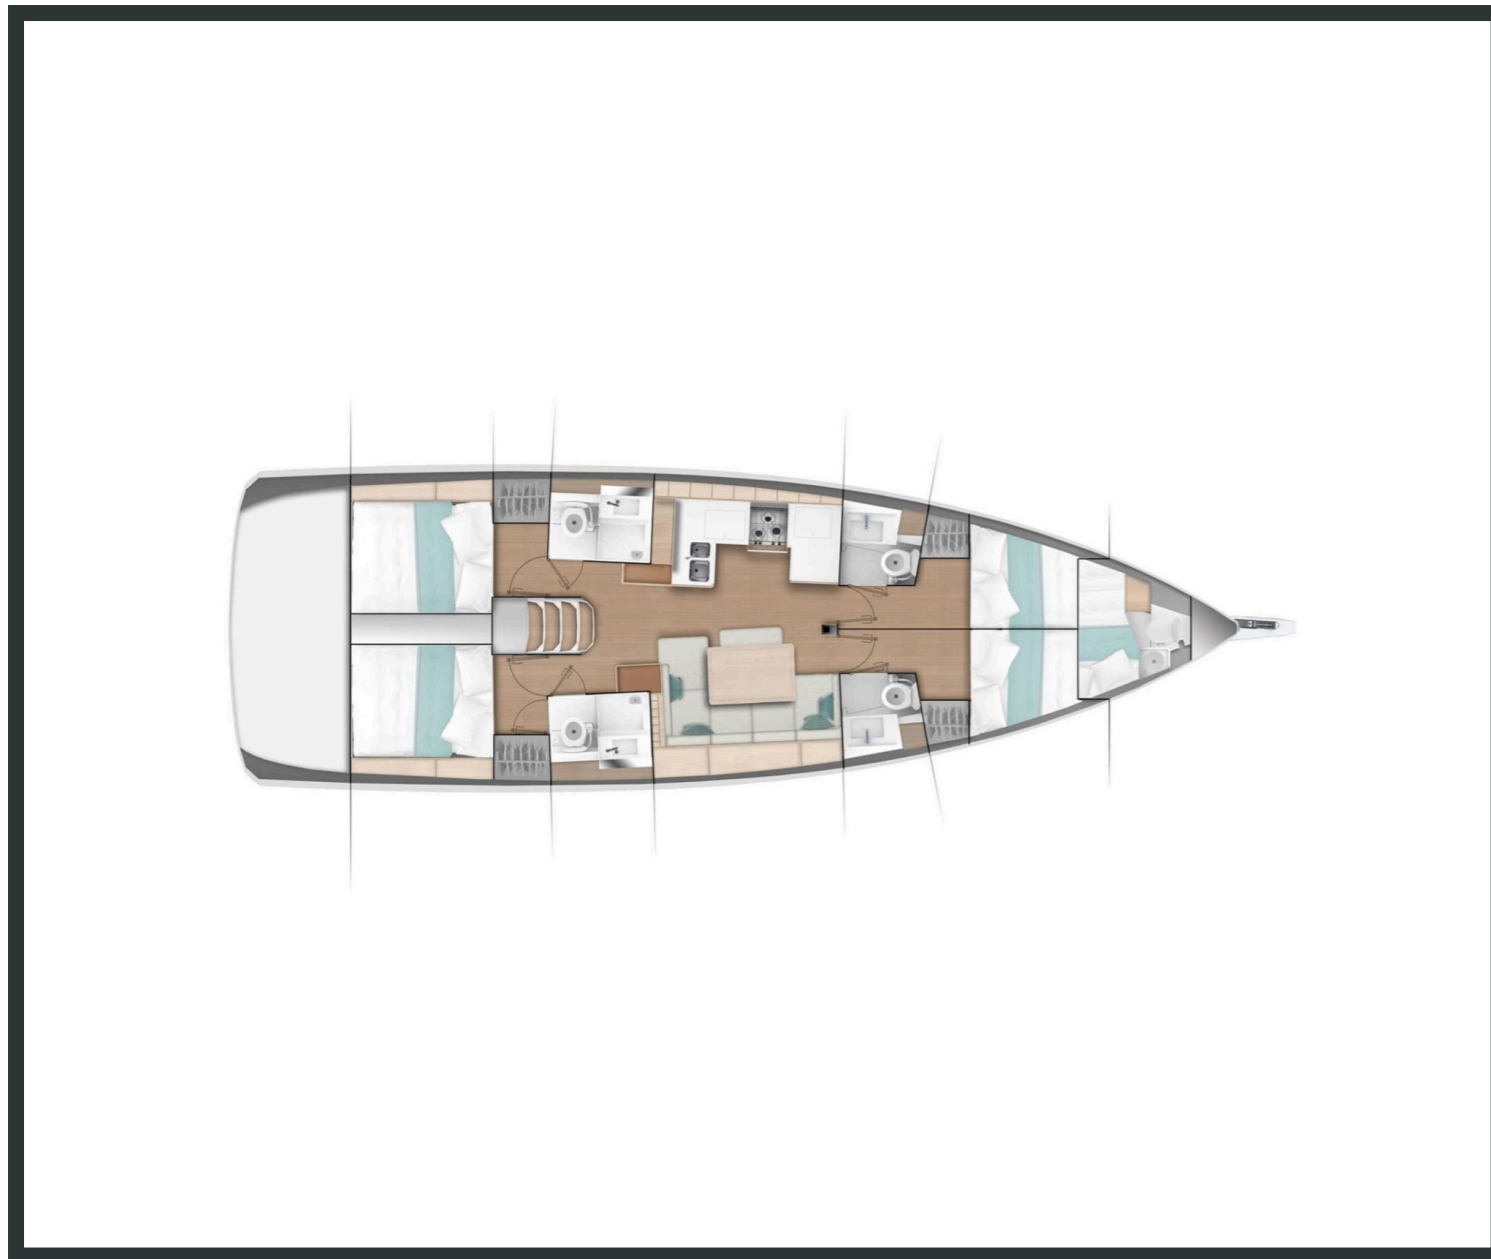

## Sun **Odyssey 490 / Funsea**, Model 2022

**12** guests / **4 +1** cabins / **4 +1** wc

---

Just by looking at her, it seems that during the development of the Sun Odyssey 490 the goal was clear; take every element that embodies the Sun Odyssey range and make it even better. The resulting outcome is a sailing yacht where life on board beckons you to join in the unassumed comfort and relaxing simplicity.

### **SPECIFICATIONS:**

LOA (m)	<b>14.42</b>
Beam (m)	<b>4.49</b>
Draft (m)	<b>2.24</b>
Cabins	<b>5</b>
Berths	<b>12</b>
Heads	<b>5</b>
Engines (hp)	<b>80</b>

Fuel capacity (lt)	<b>240.0</b>
Main sail type	<b>Batten</b>
Genoa type	<b>Furling</b>
Main sail area (sq.m.)	<b>56</b>
Crusing speed (knots)	<b>7.5</b>
Main engines consumption (lt/h)	<b>8</b>

Sun **Odyssey 490**  
Funsea, Model 2022

Sun **Odyssey 490**  
Funsea, Model 2022