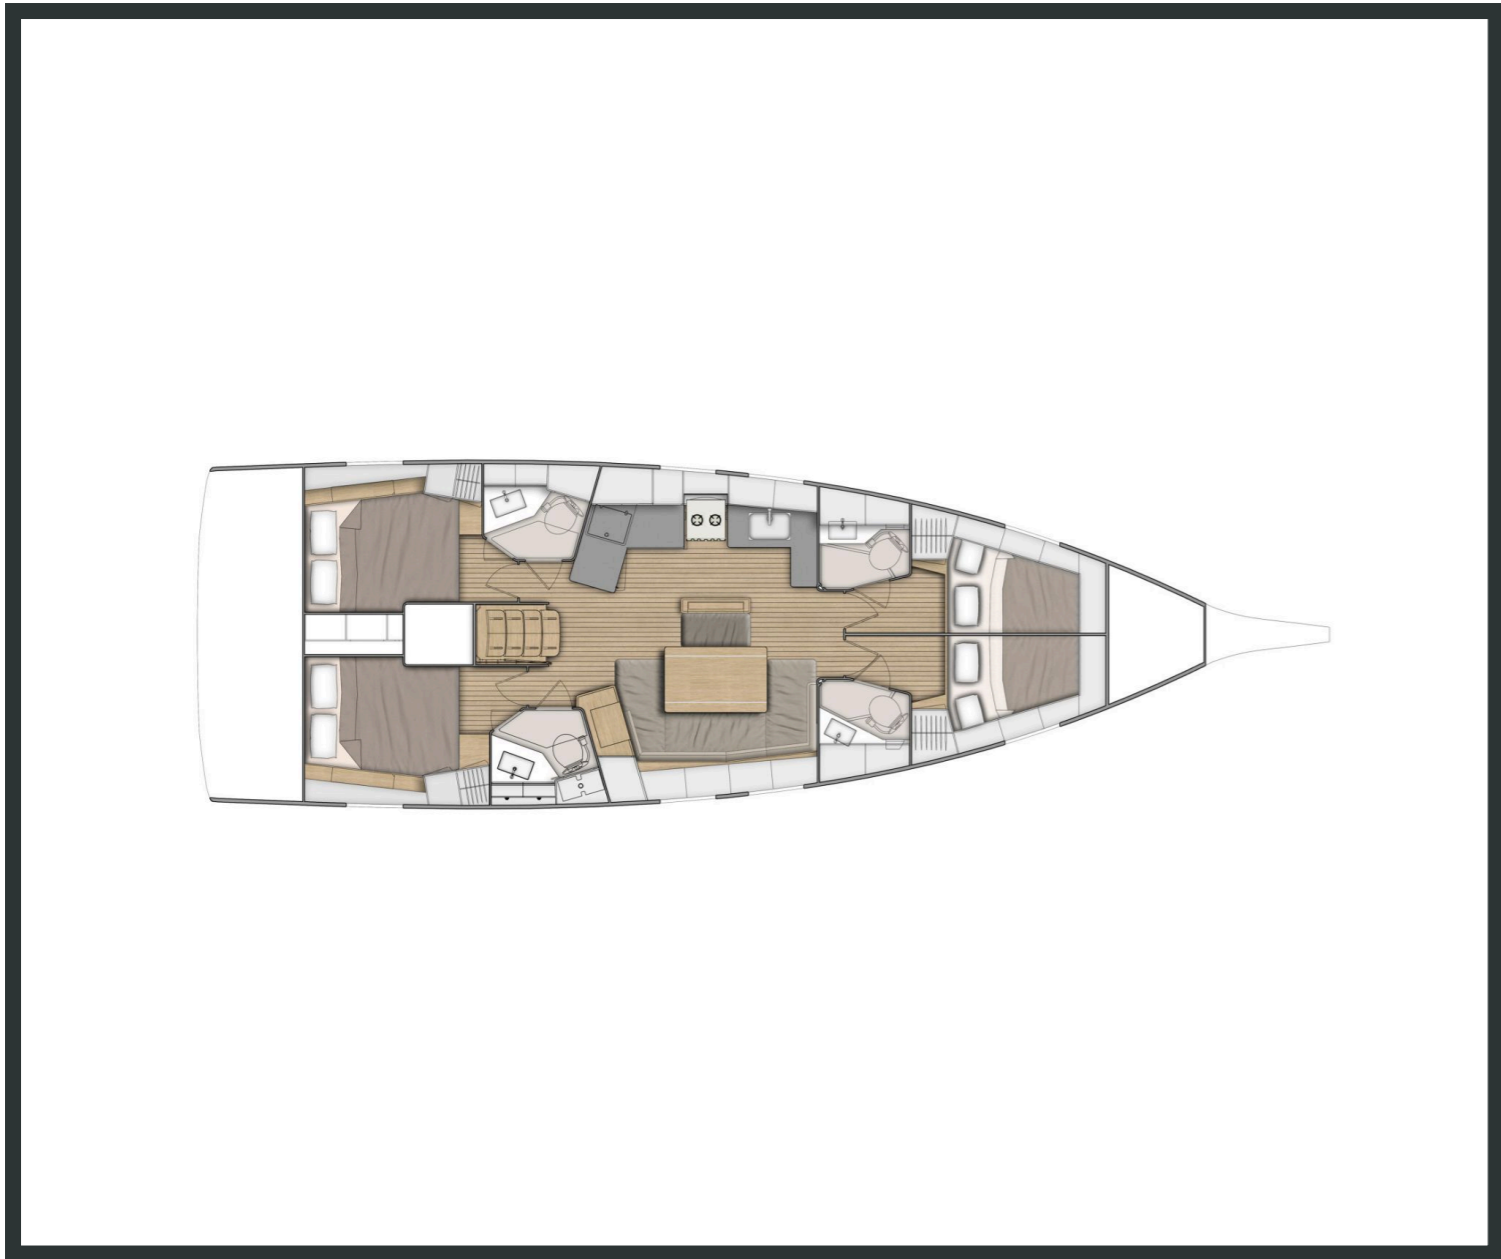

Oceanis **46.1**
Joanna, Model 2022

FULL INVENTORY / EQUIPMENT LIST

- **Accommodation:** ✓ 4 Double Bed Cabins ✓ 4 Heads ✓ 4 Showers
- ✓ Saloon Table Convertible into Double Berth
- **Bedding / Linen:** ✓ Blankets ✓ Hangers ✓ Linen & Bedding ✓ Pillows ✓ Pillowcases ✓ Sheets
- ✓ Bath Towels ✓ Face Towels
- **Comfort / Pleasure:** ✓ 220V Sockets ✓ Bow Thruster ✓ Cockpit Cushions ✓ Cockpit Speakers
- ✓ Electric Toilets ✓ Fans in Cabins ✓ Fans in Saloon ✓ Hot Water ✓ Saloon Speakers
- ✓ Snorkelling Sets ✓ 220V Sockets in the Cabins ✓ 220V Sockets in the Saloon ✓ Solar Panels
- ✓ USB Charging Ports in the Cabins ✓ USB Charging Ports at the Cockpit
- ✓ USB Charging Ports in the Saloon
- **Deck:** ✓ Anchor ✓ Anchor Chain ✓ Anchor Windlass Control ✓ Anchor Windlass Handle
- ✓ Boat Hook ✓ Cockpit Shower ✓ Cockpit Table ✓ Deck Brush ✓ Diesel canister 20L ✓ Dinghy
- ✓ Dinghy Oars & Locks ✓ Dinghy Portable Pump ✓ Dinghy Repair Kit ✓ Electric Anchor Windlass
- ✓ Electric Winch(es) ✓ Spare Engine Oil ✓ Fenders ✓ Flag Halyards ✓ Refueling Funnel
- ✓ Gangway Inox ✓ Gas Bottles ✓ Mooring Ropes 25m ✓ Mooring Ropes 50m ✓ Outboard Motor
- ✓ Fuel Jerry Can for Outboard Motor ✓ Padlocks ✓ Plastic Bucket ✓ Ropes Spare ✓ Spare Anchor
- ✓ Spare Anchor Chain 10m ✓ Swimming Ladder ✓ Tanks Opener ✓ Teak Cockpit Floor
- ✓ Water Hose & Adaptors ✓ Winch Handles
- **Electricity:** ✓ Battery Charger ✓ 220V Shore Power Cable ✓ 220V Cable Adaptors
- **Electronics:** ✓ Auto Pilot ✓ Depth Sounder ✓ GPS Plotter in Helm Station ✓ Speed Log ✓ VHF
- ✓ Wind System
- **Galley:** ✓ Bottle & Can Opener ✓ Bowls ✓ Bread Knife ✓ Casserole ✓ Cheese Grater
- ✓ Clothes Pegs ✓ Coffee Cups ✓ Manual filter-coffe machine ✓ Cutting Boards ✓ Drinking Glasses
- ✓ Dustpan & Brush ✓ Forks ✓ Frying Pans ✓ Gas Stove with Burners & Grill ✓ Kettle ✓ Ladle
- ✓ Lemon Squeezer ✓ Main Course Plates ✓ Meat Knives ✓ Oven Gloves
- ✓ Placemats for Hot Pans/Pots ✓ Plates Small ✓ Soup Plates ✓ Heat-resistant Oven Dish
- ✓ Refrigerator ✓ Salad Bowls ✓ Saucepans ✓ Serving Knives ✓ Serving Plates ✓ Serving Tray
- ✓ Small Plates ✓ Soup Spoons ✓ Spaghetti Strainer ✓ Kitchen Spatula ✓ Tapper Ware
- ✓ Tea Spoons ✓ Tea Strainer ✓ Kitchen Tong ✓ Vegetable Knife ✓ Vegetable Peeler ✓ Water Jug
- ✓ Wire Whisk ✓ Wine Glasses ✓ Wooden Spoons
- **Navigation:** ✓ Battery Operated Navigation Lights Set ✓ Binoculars ✓ Divider ✓ Greek Waters Pilot
- ✓ Hand Bearing Compass ✓ List of Lights of Hellenic Coasts ✓ Navigation Ruler ✓ Pencil Set
- ✓ Sea Charts Area Set
- **Safety:** ✓ Day Signal Black Ball ✓ Day Signal Black Cone ✓ Bosun's Chair ✓ Distress Flares & Signals
- ✓ Signalling Mirror ✓ Emergency Tiller ✓ EPIRB Device ✓ Fire Extinguishers
- ✓ First Aid Kit & Medical-First Aid Instructions ✓ Floating Light ✓ Fog Horn ✓ Horseshoe Lifebuoy
- ✓ Adult Life Jackets ✓ Child Life Jackets ✓ Liferaft ✓ Radar Reflector
- ✓ Safety Harnesses with Belts ✓ Set of Flags, C.N.Q. ✓ Wire Cutter ✓ Set of Wooden plugs
- **Sails / Covers:** ✓ Bimini Top ✓ Furling Main Sail ✓ Self Tacking Jib ✓ Sprayhood
- **Spares / Tools:** ✓ Boat Manuals ✓ Engine(s) Spare Parts Box ✓ Holding Tanks ✓ Sails Repair Kit
- ✓ Scissors ✓ Toolbox ✓ Torch Light