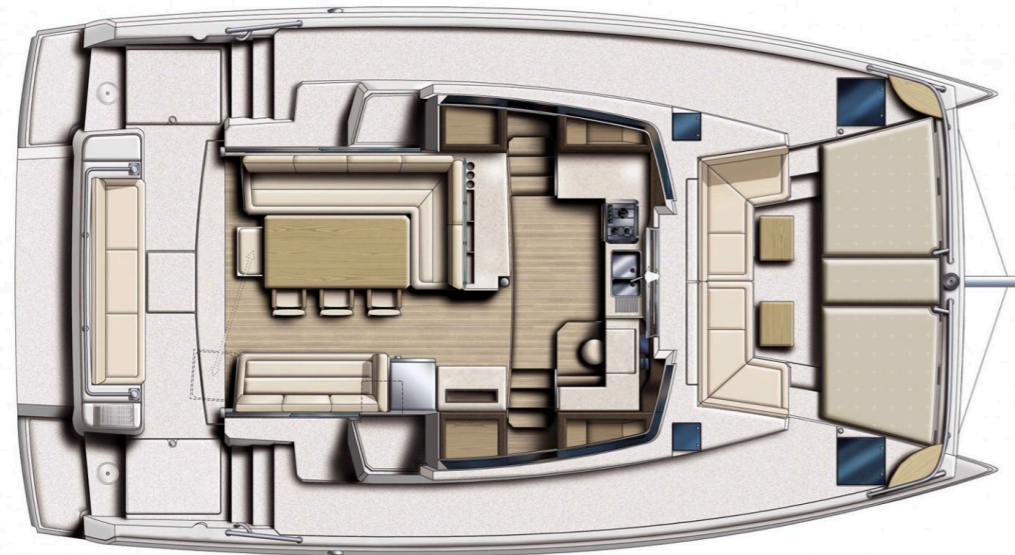

FULL INVENTORY / EQUIPMENT LIST

Galley: ✓ Bottle & Can Opener ✓ Bowls ✓ Bread Knife ✓ Casserole ✓ Cheese Grater
✓ Clothes Pegs ✓ Coffee Cups ✓ Manual filter-coffee machine ✓ Cutting Boards ✓ Drinking Glasses
✓ Dustpan & Brush ✓ Forks ✓ Freezer ✓ Frying Pans ✓ Gas Stove with Burners & Grill ✓ Kettle
✓ Ladle ✓ Lemon Squeezer ✓ Main Course Plates ✓ Meat Knives ✓ Oven Gloves
✓ Placemats for Hot Pans/Pots ✓ Plates Small ✓ Soup Plates ✓ Heat-resistant Oven Dish
✓ Refrigerator ✓ Salad Bowls ✓ Saucepans ✓ Serving Knives ✓ Serving Plates ✓ Serving Tray
✓ Small Plates ✓ Soup Spoons ✓ Spaghetti Strainer ✓ Kitchen Spatula ✓ Tupper Ware
✓ Tea Spoons ✓ Tea Strainer ✓ Kitchen Tong ✓ Vegetable Knife ✓ Vegetable Peeler ✓ Water Jug
✓ Wire Whisk ✓ Wine Glasses ✓ Wooden Spoons

Miscellaneous: ✓ Water Tank(s)

Navigation: ✓ Battery Operated Navigation Lights Set ✓ Binoculars ✓ Divider ✓ Greek Waters Pilot
✓ Hand Bearing Compass ✓ List of Lights of Hellenic Coasts ✓ Navigation Ruler ✓ Pencil Set
✓ Sea Charts Area Set

Safety: ✓ Day Signal Black Ball ✓ Day Signal Black Cone ✓ Bosun's Chair ✓ Distress Flares & Signals
✓ Signalling Mirror ✓ Emergency Tiller ✓ EPIRB Device ✓ Fire Extinguishers
✓ First Aid Kit & Medical-First Aid Instructions ✓ Floating Light ✓ Fog Horn ✓ Horseshoe Lifebuoy
✓ Adult Life Jackets ✓ Child Life Jackets ✓ Liferaft ✓ Radar Reflector
✓ Safety Harnesses with Belts ✓ Set of Flags, C.N.Q. ✓ Wire Cutter ✓ Set of Wooden plugs

Sails / Covers: ✓ Bimini Top ✓ Full Batten Main Sail ✓ Lazy Bag with Lazy Jacks ✓ Self Tacking Jib
✓ Sprayhood ✓ Stern Tent

Spares / Tools: ✓ Boat Manuals ✓ Engine(s) Spare Parts Box ✓ Holding Tanks
✓ Propeller Spare Set ✓ Sails Repair Kit ✓ Scissors ✓ Toolbox ✓ Torch Light

NEED ASSISTANCE? GET HELP

CHARTER ENQUIRY

SPECIAL OFFERS