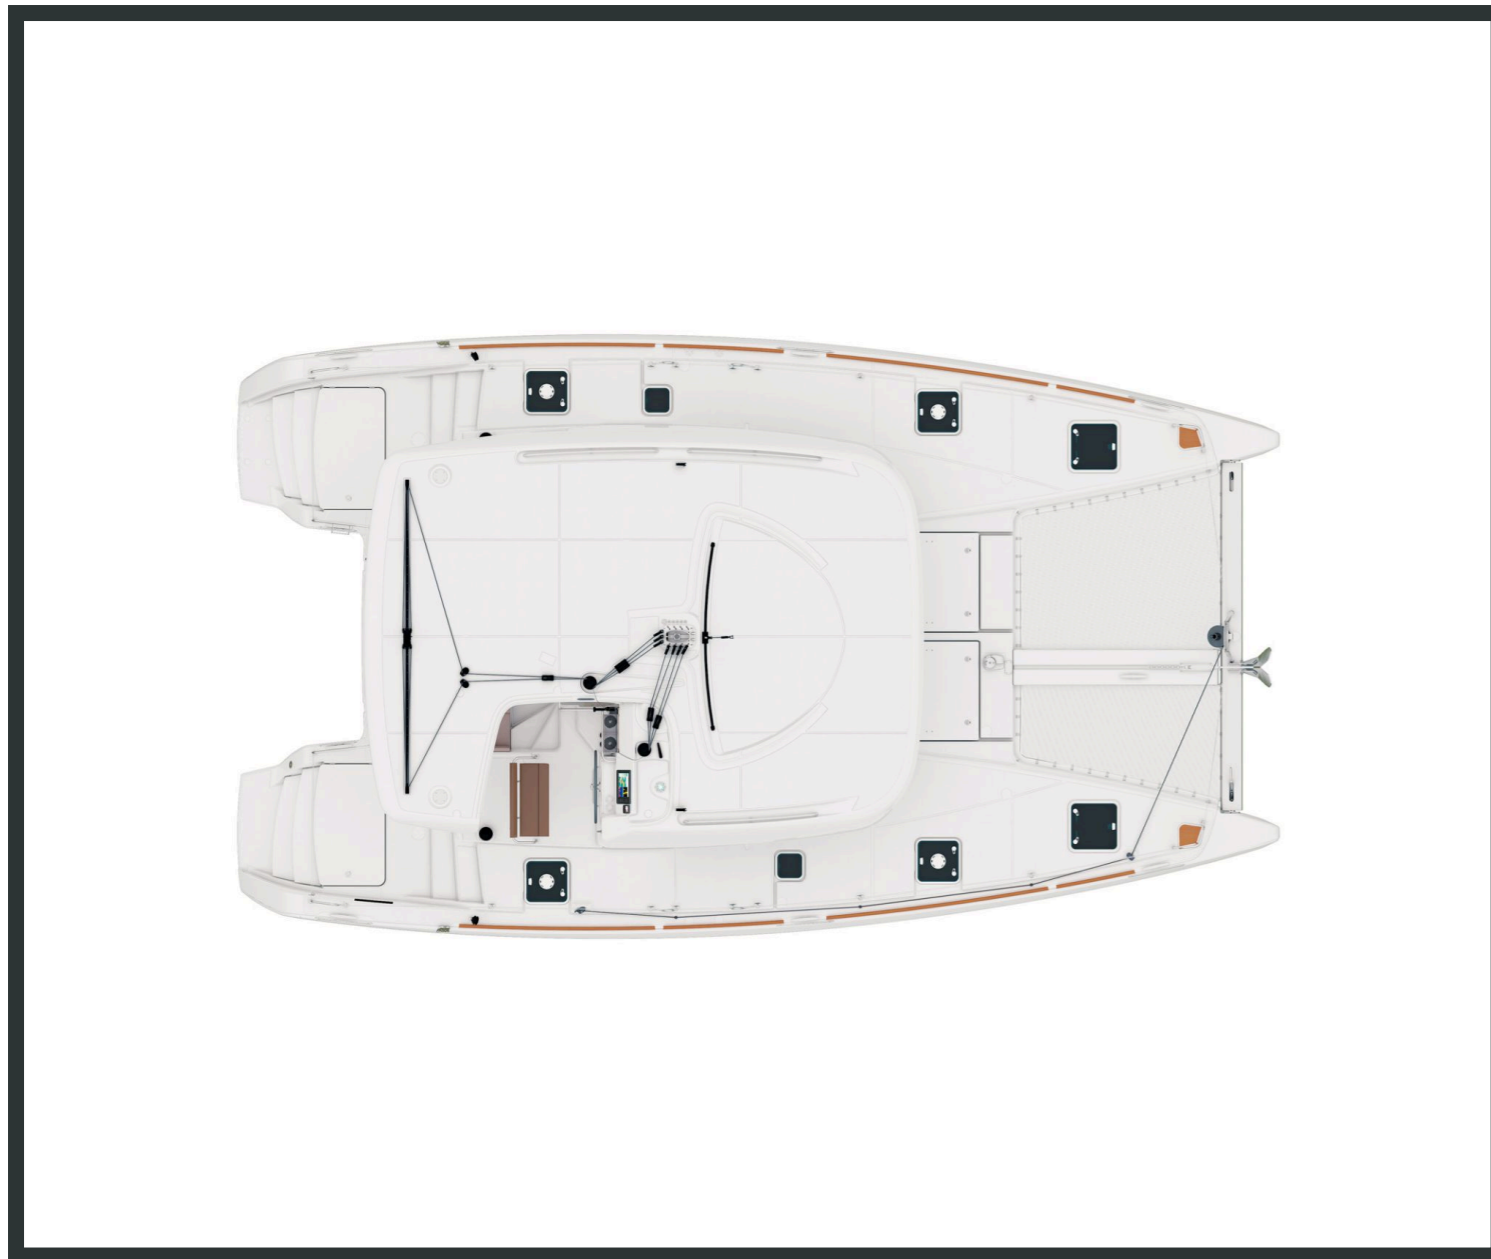

FULL INVENTORY / EQUIPMENT LIST

1. **Galley:** ✓ Bottle & Can Opener ✓ Bowls ✓ Bread Knife ✓ Casserole ✓ Cheese Grater
   ✓ Clothes Pegs ✓ Coffee Cups ✓ Manual filter-coffee machine ✓ Cutting Boards ✓ Drinking Glasses
   ✓ Dustpan & Brush ✓ Forks ✓ Frying Pans ✓ Gas Stove with Burners & Grill ✓ Kettle ✓ Ladle
   ✓ Lemon Squeezer ✓ Main Course Plates ✓ Meat Knives ✓ Oven Gloves
   ✓ Placemats for Hot Pans/Pots ✓ Plates Small ✓ Soup Plates ✓ Heat-resistant Oven Dish
   ✓ Refrigerator ✓ Salad Bowls ✓ Saucepans ✓ Serving Knives ✓ Serving Plates ✓ Serving Tray
   ✓ Small Plates ✓ Soup Spoons ✓ Spaghetti Strainer ✓ Kitchen Spatula ✓ Tapper Ware
   ✓ Tea Spoons ✓ Tea Strainer ✓ Kitchen Tong ✓ Vegetable Knife ✓ Vegetable Peeler ✓ Water Jug
   ✓ Wire Whisk ✓ Wine Glasses ✓ Wooden Spoons
2. **Navigation:** ✓ Battery Operated Navigation Lights Set ✓ Binoculars ✓ Divider ✓ Greek Waters Pilot
   ✓ Hand Bearing Compass ✓ List of Lights of Hellenic Coasts ✓ Navigation Ruler ✓ Pencil Set
   ✓ Sea Charts Area Set
3. **Safety:** ✓ Day Signal Black Ball ✓ Day Signal Black Cone ✓ Bosun's Chair ✓ Distress Flares & Signals
   ✓ Signalling Mirror ✓ Emergency Tiller ✓ EPIRB Device ✓ Fire Extinguishers
   ✓ First Aid Kit & Medical-First Aid Instructions ✓ Floating Light ✓ Fog Horn ✓ Horseshoe Lifebuoy
   ✓ Adult Life Jackets ✓ Child Life Jackets ✓ Liferaft ✓ Radar Reflector
   ✓ Safety Harnesses with Belts ✓ Set of Flags, C.N.Q. ✓ Wire Cutter ✓ Set of Wooden plugs
4. **Sails / Covers:** ✓ Bimini Top ✓ Full Batten Main Sail ✓ Lazy Bag with Lazy Jacks ✓ Self Tacking Jib
   ✓ Sprayhood ✓ Stern Tent
5. **Spares / Tools:** ✓ Boat Manuals ✓ Engine(s) Spare Parts Box ✓ Holding Tanks ✓ Sails Repair Kit
   ✓ Scissors ✓ Toolbox ✓ Torch Light

NEED ASSISTANCE? GET HELP

CHARTER ENQUIRY

SPECIAL OFFERS