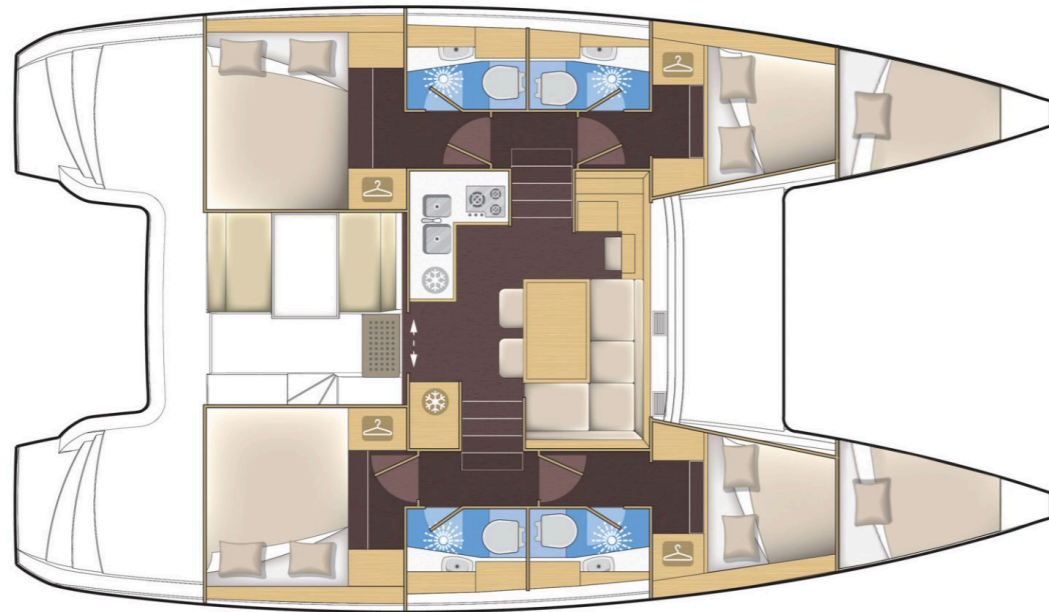

Lagoon **39**
Catano, Model 2014

Lagoon **39 / Catanoo**, Model 2014

10 guests / **4 +2** cabins / **4 +1** wc

This model by the Lagoon brand is an open invitation to the sheer pleasure of sailing, spending time with friends and family, relaxing, cooking and, more generally, just taking time to enjoy life.

Solar Panels

From charter bases at: **KOS / RHODES**

Available as: **BAREBOAT / SKIPPED / DAY TRIP**

SPECIFICATIONS:

LOA (m)	11.74	Fuel capacity (lt)	400.0
Beam (m)	6.79	Main sail type	Full Batten
Draft (m)	1.21	Genoa type	Self tacking jib
Cabins	6	Main sail area (sq.m.)	44
Berths	10	Genoa sail area (sq.m.)	32
Heads	5	Crusing speed (knots)	5
Engines (hp)	39	Main engines consumption (lt/h)	8

Lagoon **39**
Catanoo, Model 2014

FULL INVENTORY / EQUIPMENT LIST

Accommodation: ✓ 1 Bow Cabin Head ✓ 2 Bow Single Bed Cabins ✓ 4 Double Bed Cabins ✓ 4 Heads
 ✓ 4 Showers ✓ Saloon Table Convertible into Double Berth

Bedding / Linen: ✓ Blankets ✓ Hangers ✓ Linen & Bedding ✓ Pillows ✓ Pillowcases ✓ Sheets
 ✓ Bath Towels ✓ Face Towels

Comfort / Pleasure: ✓ 220V Sockets ✓ Cockpit Cushions ✓ Cockpit Speakers ✓ Electric Toilets
 ✓ Fans in Cabins ✓ Fans in Saloon ✓ Hot Water ✓ Music Player ✓ Saloon Speakers
 ✓ Snorkelling Sets ✓ 220V Sockets in the Cabins ✓ 220V Sockets in the Saloon ✓ Solar Panels
 ✓ USB Charging Ports in the Cabins ✓ USB Charging Ports in the Saloon