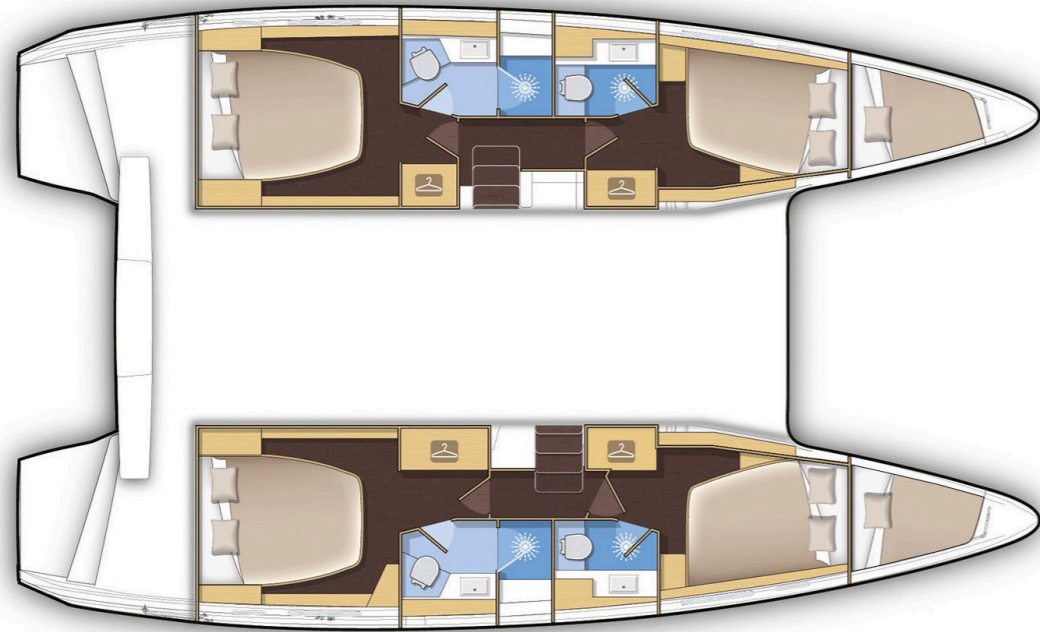

Lagoon **42**  
Deja Vu, Model 2018

Lagoon **42 / Deja Vu**, Model 2018

**12** guests / **4 +2** cabins / **4 +1** wc

This model from Lagoon has a style and personality all of its own. It retains the main features of the latest generation of Lagoons but with a few changes to achieve harmony between living space and the people on-board.

Air Condition

Generator

Solar Panels

From charter bases at: **ATHENS / LAVRION**

Available as: **BAREBOAT / SKIPPED / DAY TRIP**

**SPECIFICATIONS:**

LOA (m)	<b>12.8</b>	Fuel capacity (lt)	<b>570.0</b>
Beam (m)	<b>7.7</b>	Main sail type	<b>Full Batten</b>
Draft (m)	<b>1.25</b>	Genoa type	<b>Self tacking jib</b>
Cabins	<b>6</b>	Main sail area (sq.m.)	<b>69</b>
Berths	<b>12</b>	Genoa sail area (sq.m.)	<b>35</b>
Heads	<b>5</b>	Crusing speed (knots)	<b>7</b>
Engines (hp)	<b>2x57</b>	Main engines consumption (lt/h)	<b>8</b>

Lagoon **42**  
Deja Vu, Model 2018

Lagoon **42**  
Deja Vu, Model 2018

**Comfort / Pleasure:** ✓ 220V Sockets ✓ Air Condition ✓ Air Heating ✓ Cockpit Cushions  
 ✓ Cockpit Speakers ✓ Deck Cushions ✓ Electric Toilets ✓ Fans in Cabins ✓ Fans in Saloon  
 ✓ Fly Bridge Sunpads ✓ Generator ✓ Hot Water ✓ Music Player ✓ Saloon Speakers  
 ✓ Snorkelling Sets ✓ 220V Sockets in the Cabins ✓ 220V Sockets in the Saloon ✓ Solar Panels  
 ✓ Sunpads Bow ✓ USB Charging Ports ✓ USB Charging Ports in the Cabins  
 ✓ USB Charging Ports in the Saloon