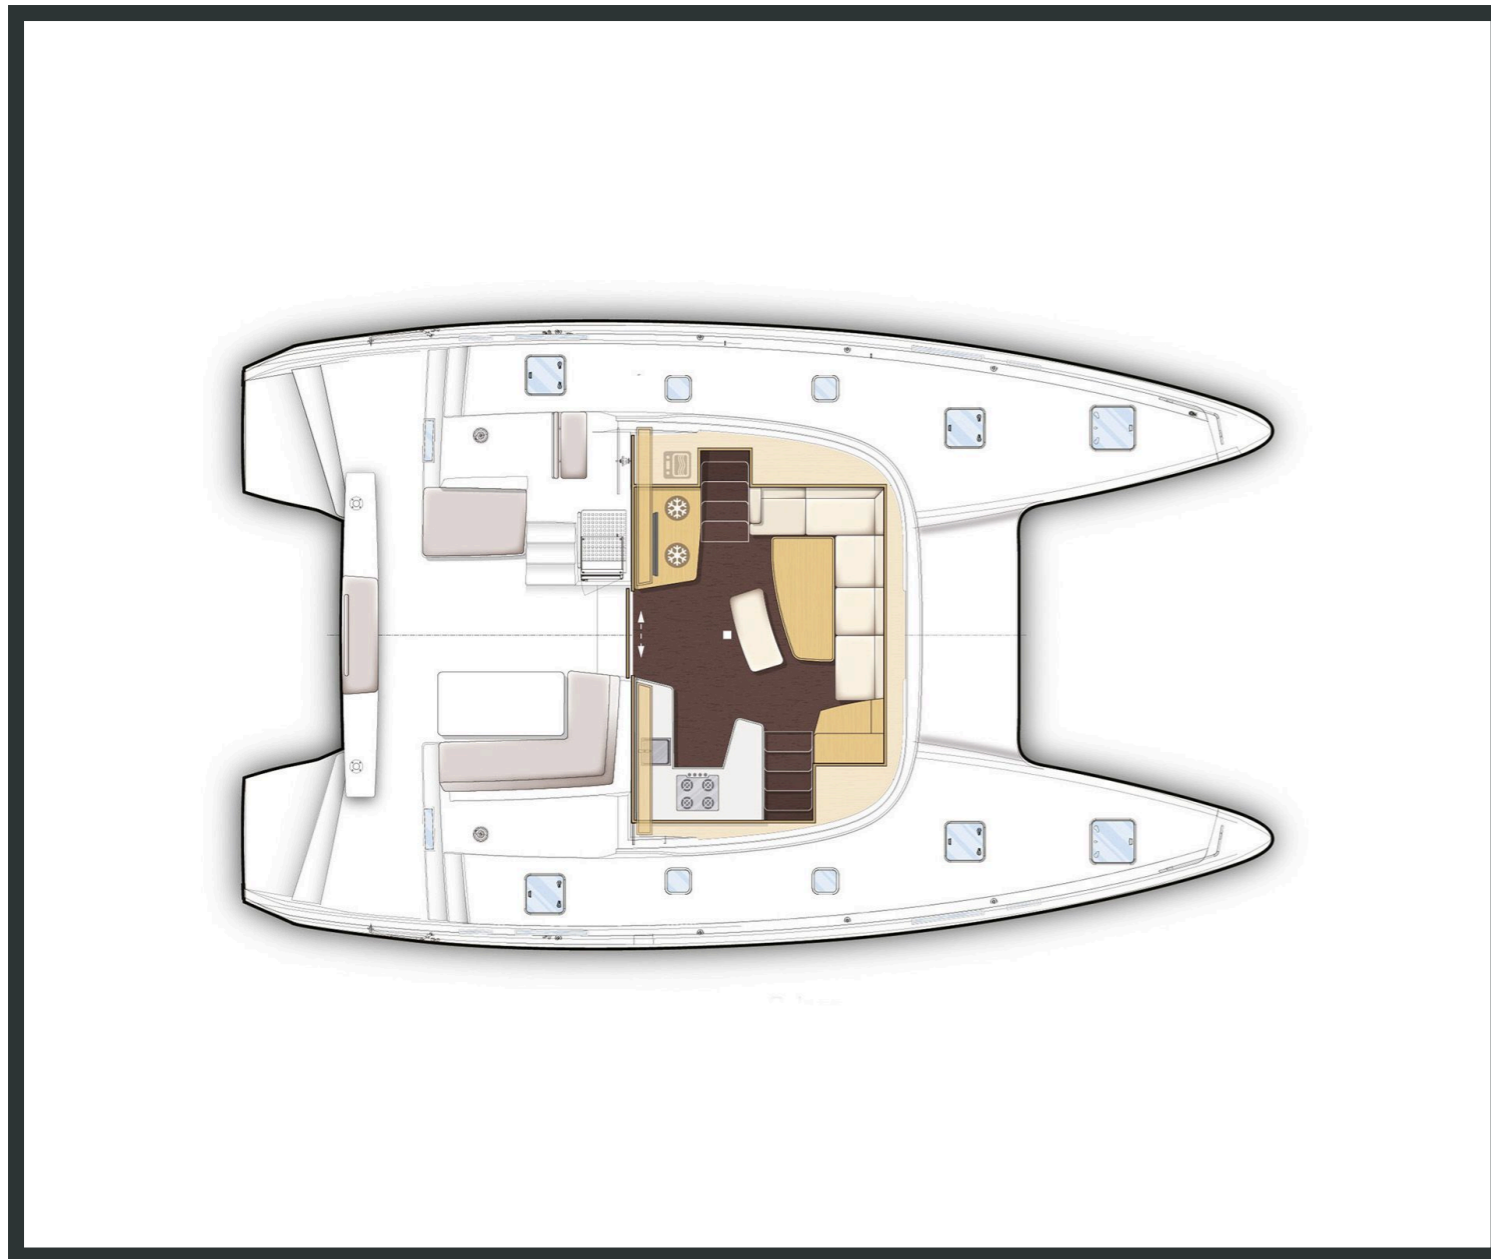

FULL INVENTORY / EQUIPMENT LIST

1. **Galley:** ✓ Bottle & Can Opener ✓ Bowls ✓ Bread Knife ✓ Casserole ✓ Cheese Grater
   ✓ Clothes Pegs ✓ Coffee Cups ✓ Manual filter-coffee machine ✓ Cutting Boards ✓ Drinking Glasses
   ✓ Dustpan & Brush ✓ Forks ✓ Fridge Electric Side Opening ✓ Frying Pans
   ✓ Gas Stove with Burners & Grill ✓ Kettle ✓ Ladle ✓ Lemon Squeezer ✓ Main Course Plates
   ✓ Meat Knives ✓ Oven Gloves ✓ Placemats for Hot Pans/Pots ✓ Plates Small ✓ Soup Plates
   ✓ Heat-resistant Oven Dish ✓ Refrigerator ✓ Salad Bowls ✓ Saucepans ✓ Serving Knives
   ✓ Serving Plates ✓ Serving Tray ✓ Small Plates ✓ Soup Spoons ✓ Spaghetti Strainer
   ✓ Kitchen Spatula ✓ Tapper Ware ✓ Tea Spoons ✓ Tea Strainer ✓ Kitchen Tong
   ✓ Vegetable Knife ✓ Vegetable Peeler ✓ Water Jug ✓ Wire Whisk ✓ Wine Glasses
   ✓ Wooden Spoons
2. **Navigation:** ✓ Battery Operated Navigation Lights Set ✓ Binoculars ✓ Divider ✓ Greek Waters Pilot
   ✓ Hand Bearing Compass ✓ List of Lights of Hellenic Coasts ✓ Navigation Ruler ✓ Pencil Set
   ✓ Sea Charts Area Set
3. **Safety:** ✓ Day Signal Black Ball ✓ Day Signal Black Cone ✓ Bosun's Chair ✓ Distress Flares & Signals
   ✓ Signalling Mirror ✓ Emergency Tiller ✓ EPIRB Device ✓ Fire Extinguishers
   ✓ First Aid Kit & Medical-First Aid Instructions ✓ Floating Light ✓ Fog Horn ✓ Horseshoe Lifebuoy
   ✓ Liferaft ✓ Radar Reflector ✓ Safety Harnesses with Belts ✓ Set of Flags, C.N.Q. ✓ Wire Cutter
   ✓ Set of Wooden plugs
4. **Sails / Covers:** ✓ Bimini Top ✓ Full Batten Main Sail ✓ Lazy Bag with Lazy Jacks ✓ Self Tacking Jib
   ✓ Sprayhood ✓ Stern Tent
5. **Spares / Tools:** ✓ Boat Manuals ✓ Engine(s) Spare Parts Box ✓ Holding Tanks ✓ Sails Repair Kit
   ✓ Scissors ✓ Toolbox ✓ Torch Light

NEED ASSISTANCE? GET HELP

CHARTER ENQUIRY

SPECIAL OFFERS