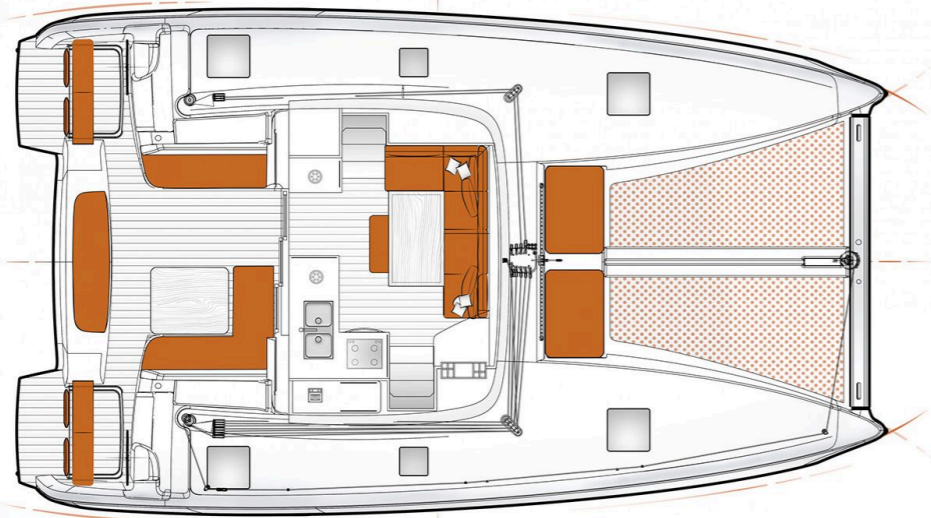

Solar Panels

From charter bases at: **CORFU**
 Available as: **BAREBOAT / SKIPPED**

SPECIFICATIONS:

LOA (m)	12.08	Fuel capacity (lt)	400.0
Beam (m)	6.59	Main sail type	Full Batten
Draft (m)	1.15	Genoa type	Self tacking jib
Cabins	6	Main sail area (sq.m.)	55
Berths	12	Genoa sail area (sq.m.)	22
Heads	3	Main engines consumption (lt/h)	8
Engines (hp)	2x30		

Excess **11**
Luna, Model 2024

Excess **11**
Luna, Model 2024

FULL INVENTORY / EQUIPMENT LIST

- Accommodation:** ✓ 1 Bow Cabin Head ✓ 2 Bow Single Bed Cabins ✓ 2 Heads ✓ 2 Showers
 ✓ 4 Double Bed Cabins ✓ Saloon Table Convertible into Double Berth
- Bedding / Linen:** ✓ Blankets ✓ Hangers ✓ Linen & Bedding ✓ Pillows ✓ Pillowcases ✓ Sheets
 ✓ Bath Towels ✓ Face Towels
- Comfort / Pleasure:** ✓ 220V Sockets ✓ Cockpit Cushions ✓ Cockpit Speakers ✓ Electric Toilets
 ✓ Entertainment Audio System ✓ Fans in Cabins ✓ Fans in Saloon ✓ Hot Water ✓ Saloon Speakers
 ✓ Snorkelling Sets ✓ 220V Sockets in the Cabins ✓ 220V Sockets in the Saloon ✓ Solar Panels
 ✓ USB Charging Ports
- Deck:** ✓ Anchor ✓ Anchor Chain ✓ Anchor Windlass Control ✓ Anchor Windlass Handle
 ✓ Boat Hook ✓ Cockpit Shower ✓ Cockpit Table ✓ Deck Brush ✓ Diesel canister 20L ✓ Dinghy
 ✓ Dinghy Oars & Locks ✓ Dinghy Portable Pump ✓ Dinghy Repair Kit ✓ Dinghy Seat
 ✓ Electric Anchor Windlass ✓ Electric Winch(es) ✓ Spare Engine Oil ✓ Fenders ✓ Flag Halyards
 ✓ Refueling Funnel ✓ Gangway Inox ✓ Gas Bottles ✓ Mooring Ropes 25m ✓ Mooring Ropes 50m
 ✓ Outboard Motor ✓ Fuel Jerry Can for Outboard Motor ✓ Padlocks ✓ Plastic Bucket
 ✓ Ropes Spare ✓ Spare Anchor ✓ Spare Anchor Chain 10m ✓ Swimming Ladder ✓ Tanks Opener
 ✓ Water Hose & Adaptors ✓ Winch Handles
- Electricity:** ✓ Battery Charger ✓ Inverter ✓ 220V Shore Power Cable ✓ 220V Cable Adaptors
- Electronics:** ✓ Auto Pilot ✓ Depth Sounder ✓ GPS Plotter ✓ GPS Plotter in Helm Station
 ✓ Speed Log ✓ VHF ✓ Wind System