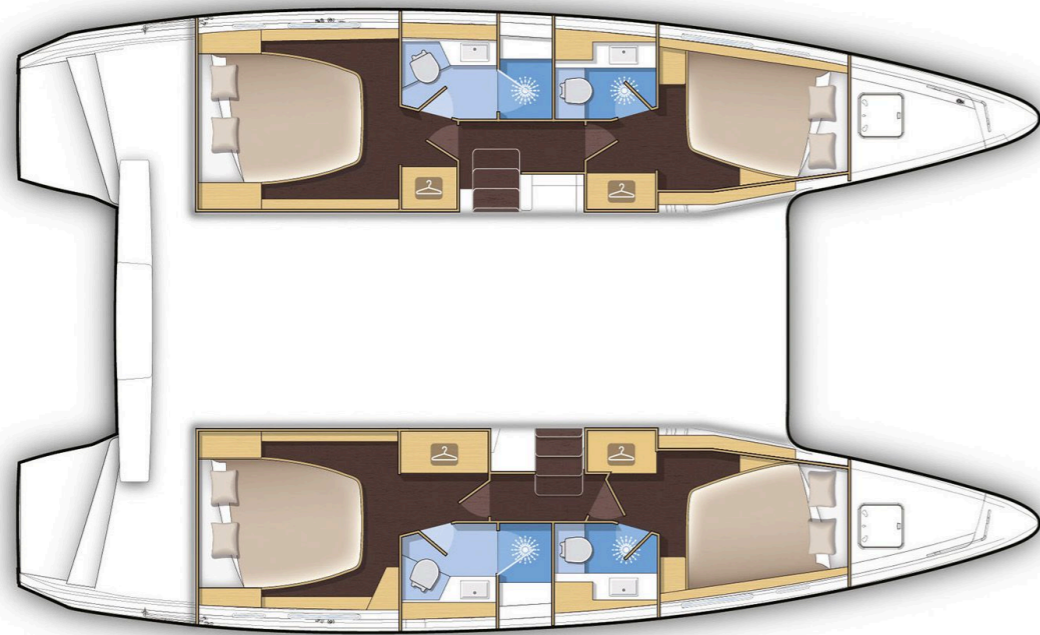

Lagoon **42**
Carpe Diem, Model 2020

Lagoon **42 / Carpe Diem**, Model 2020

12 guests / **4 +2** cabins / **4 +1** wc

This model from Lagoon has a style and personality all of its own. It retains the main features of the latest generation of Lagoons but with a few changes to achieve harmony between living space and the people on-board.

Main sail type **Full Batten**

Genoa type **Self tacking jib**

Main sail area (sq.m.) **69**

Genoa sail area (sq.m.) **35**

Crusing speed (knots) **7**

Main engines consumption (lt/h) **8**

Lagoon **42**
Carpe Diem, Model 2020

Lagoon **42**
Carpe Diem, Model 2020

FULL INVENTORY / EQUIPMENT LIST

Accommodation: ✓ 1 Bow Cabin Head ✓ 2 Bow Single Bed Cabins ✓ 4 Double Bed Cabins ✓ 4 Heads
 ✓ 4 Showers ✓ Saloon Table Convertible into Double Berth