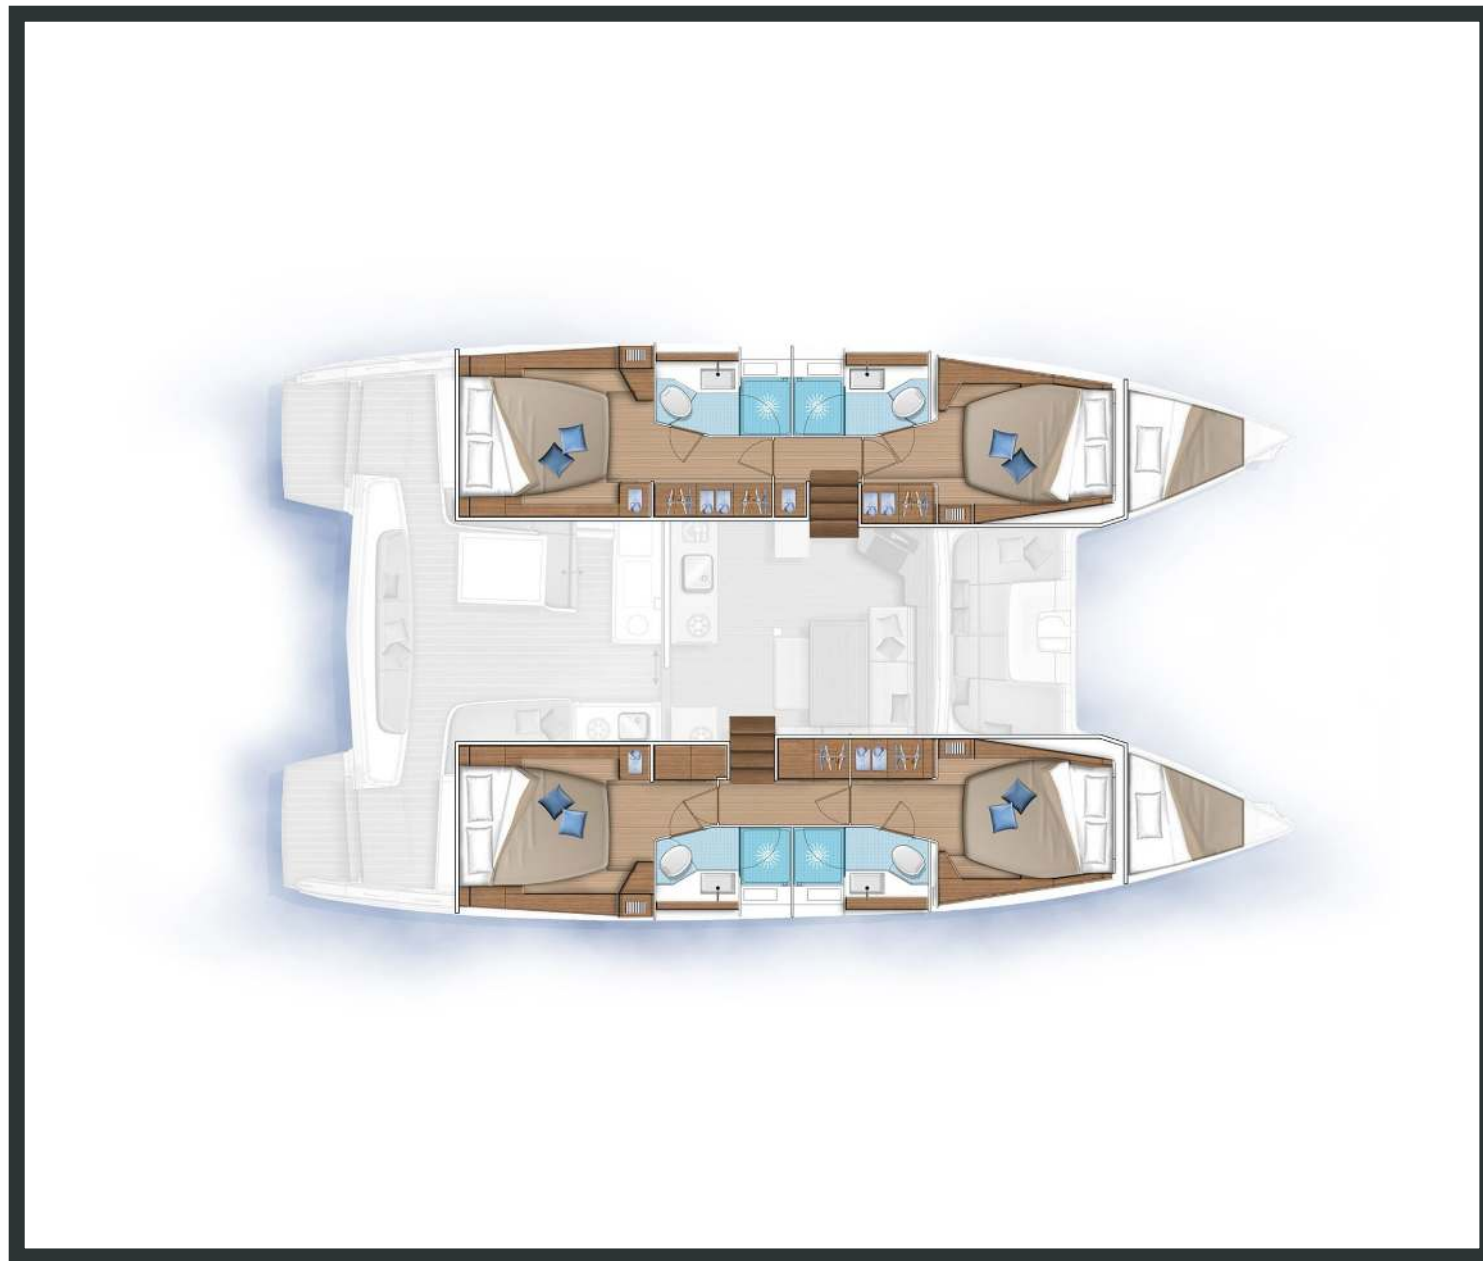

Lagoon 46
Pnoe, Model 2021

FULL INVENTORY / EQUIPMENT LIST

1. **Accommodation:** ✓ 1 Bow Cabin Head ✓ 2 Bow Single Bed Cabins ✓ 4 Double Bed Cabins
   ✓ 4 Heads ✓ 4 Showers ✓ Saloon Double Bed Convertible
2. **Bedding / Linen:** ✓ Blankets ✓ Hangers ✓ Linen & Bedding ✓ Pillows ✓ Pillow Cases ✓ Sheets
   ✓ Towels Bath ✓ Towels Face
3. **Comfort / Pleasure:** ✓ 220V Sockets ✓ Air Condition ✓ Air Heating ✓ Cockpit Cushions
   ✓ Cockpit Fridge ✓ Cockpit Speakers ✓ Deck Cushions ✓ Deck Sunpads ✓ Electric Toilets
   ✓ Fans in Cabins ✓ Fans in Saloon ✓ Fly Bridge ✓ Fly Bridge Cushions ✓ Generator ✓ Hot Water
   ✓ Music Player ✓ Saloon Speakers ✓ Snorkelling Sets ✓ Sockets 220V Cabins
   ✓ Sockets 220V Saloon ✓ Solar Panels ✓ Usb Charging Ports Cabins ✓ Usb Charging Ports Saloon
   ✓ Water Maker
4. **Deck:** ✓ Anchor ✓ Anchor Chain ✓ Anchor Windlass Control ✓ Anchor Windlass Handle
   ✓ Boat Hook ✓ Cockpit Shower ✓ Cockpit Table ✓ Deck Brush ✓ Diesel Canister ✓ Dinghy
   ✓ Dinghy Oars & Locks ✓ Dinghy Pump ✓ Dinghy Repair Kit ✓ Electric Anchor Windlass
   ✓ Electric Winches ✓ Engine Oil Spare ✓ Fenders ✓ Flag Halyards ✓ Fuel funnel ✓ Gas Bottles
   ✓ Hydraulic Gangway ✓ Mooring Ropes 25m ✓ Mooring Ropes 50m ✓ Outboard Motor
   ✓ Outboard Motor Jerry Can ✓ Padlocks ✓ Plastic Bucket ✓ Rigid Bottom Dinghy ✓ Ropes Spare
   ✓ Spare Anchor ✓ Spare Anchor Chain 10m ✓ Swimming Ladder ✓ Tanks Opener
   ✓ Teak Cockpit Floor ✓ Water Hose & Adaptors ✓ Winch Handles
5. **Electricity:** ✓ Battery Charger ✓ Inverter ✓ Shore Power Cable ✓ Shore Power Cable & Adaptors
6. **Electronics:** ✓ Auto Pilot ✓ Depth Sounder ✓ GPS Plotter in Helm Station ✓ Speed Log ✓ VHF
   ✓ Wind System