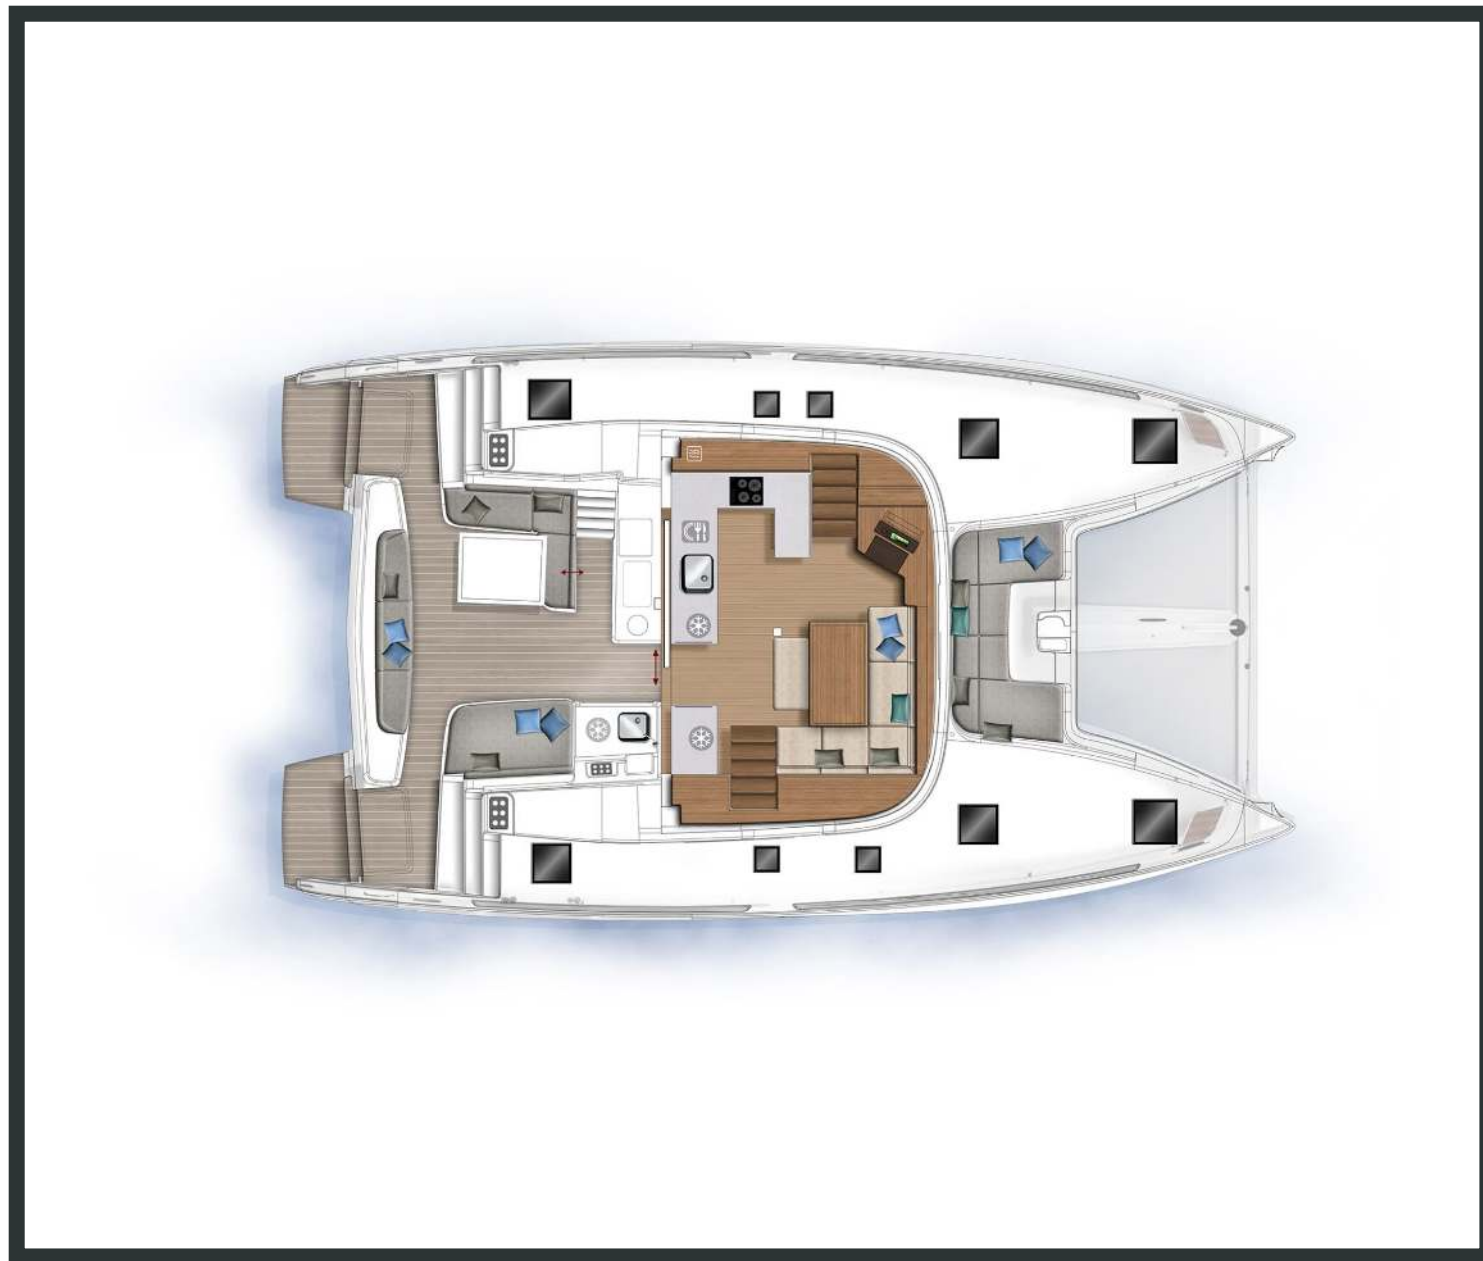

FULL INVENTORY / EQUIPMENT LIST

1. **Galley:** ✓ Bottle Can Opener ✓ Bowls ✓ Bread Knife ✓ Casserole ✓ Cheese Grater
   ✓ Clothes Pegs ✓ Coffee Cups ✓ Coffee Pot Filter Press ✓ Cutting Boards ✓ Drinking Glasses
   ✓ Dust Pan & Brush ✓ Forks ✓ Freezer ✓ Frying Pans ✓ Gas Stove with Burners & Grill ✓ Kettle
   ✓ Ladle ✓ Lemon Squeezer ✓ Main Dish Plates ✓ Meat Knives ✓ Oven Gloves
   ✓ Placemats for Pots ✓ Plates Small ✓ Plates Soup ✓ Pyrex Oven dish ✓ Refrigerator
   ✓ Salad Bowls ✓ Saucepans ✓ Serving Knives ✓ Serving Plates ✓ Serving Tray ✓ Small Plates
   ✓ Soup Spoons ✓ Spagetti Strainer ✓ Spatula ✓ Tapper Ware ✓ Tea Spoons ✓ Tea Strainer
   ✓ Tongs ✓ Vegetable Knives ✓ Vegetable Peeler ✓ Water Jug ✓ Whisk ✓ Wine Glasses
   ✓ Wooden Spoons
2. **Miscellaneous:** ✓ Holding Tank(s)
3. **Navigation:** ✓ BatteryOperatedNavLightsSet ✓ Binoculars ✓ Divider ✓ Greek Waters Pilot
   ✓ Hand Bearing Compass ✓ Light House Book ✓ Navigation Ruller ✓ Pencil Set
   ✓ Sea Charts Area Set
4. **Safety:** ✓ Black Plastic Balls ✓ Black Plastic Cone ✓ Bosun's Chair ✓ Distress Flares Box
   ✓ Distress Mirror ✓ Emergency Tiller ✓ EPIRB ✓ Fire Extinguishers ✓ First Aid Kit
   ✓ Floating Light ✓ Foghorn ✓ Horseshoe Lifebuoy ✓ Life Jackets, Adults ✓ Life Jackets, Child
   ✓ Liferaft ✓ Radar Reflector ✓ Safety Harnesses with Belts ✓ Set of Flags, C.N.Q. ✓ Wire Cutter
   ✓ Wooden Blanks Set
5. **Sails / Covers:** ✓ Bimini Top ✓ Full Batten Main Sail ✓ Lazy Bag with Lazy Jacks ✓ Self Tacking Jib
   ✓ Sprayhood ✓ Stern Tent
6. **Spares / Tools:** ✓ Boat Manuals ✓ Engine(s) Spares Box ✓ HoldingTanks ✓ Sail Repair Kit
   ✓ Scissors ✓ Tools Box ✓ Torch Light

NEED ASSISTANCE? GET HELP

CHARTER ENQUIRY

SPECIAL OFFERS