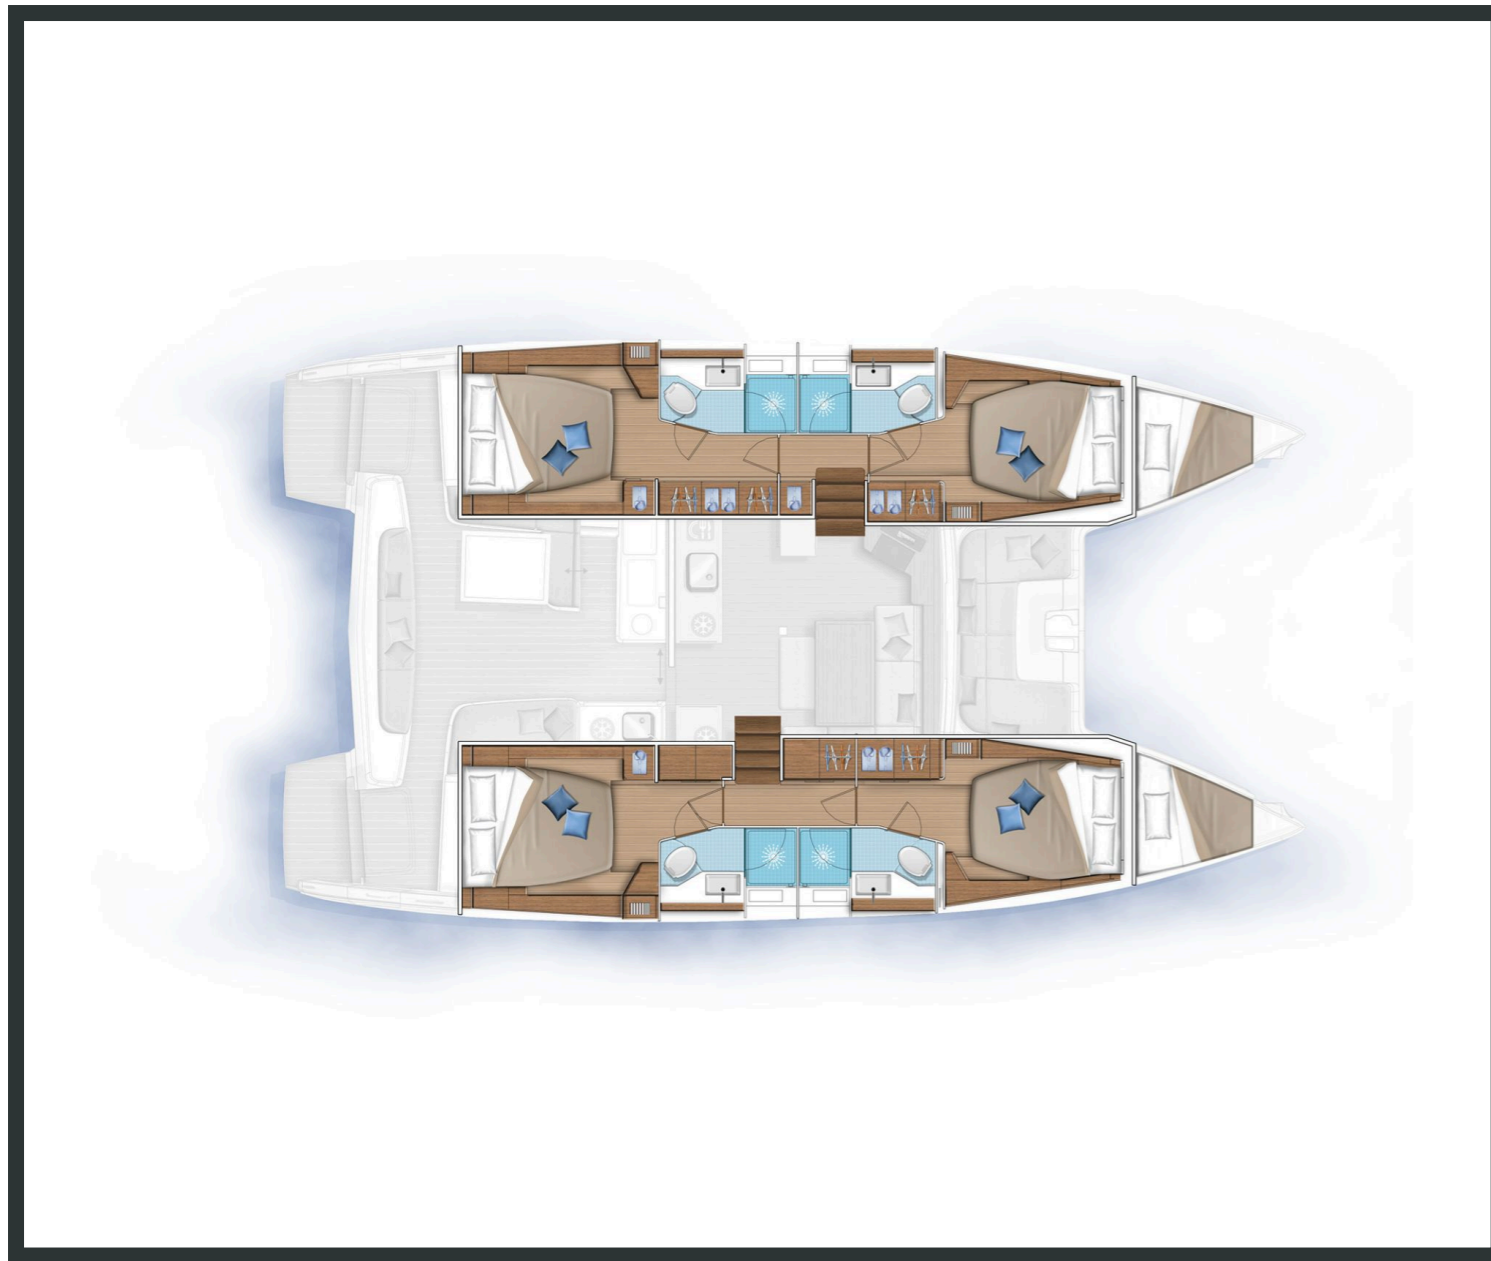

FULL INVENTORY / EQUIPMENT LIST

1. **Galley:** ✓ Bottle & Can Opener ✓ Bowls ✓ Bread Knife ✓ Casserole ✓ Cheese Grater
   ✓ Clothes Pegs ✓ Coffee Cups ✓ Manual filter-coffee machine ✓ Cutting Boards ✓ Drinking Glasses
   ✓ Dustpan & Brush ✓ Forks ✓ Freezer ✓ Frying Pans ✓ Gas Stove with Burners & Grill ✓ Kettle
   ✓ Ladle ✓ Lemon Squeezer ✓ Main Course Plates ✓ Meat Knives ✓ Oven Gloves
   ✓ Placemats for Hot Pans/Pots ✓ Plates Small ✓ Soup Plates ✓ Heat-resistant Oven Dish
   ✓ Refrigerator ✓ Salad Bowls ✓ Saucepans ✓ Serving Knives ✓ Serving Plates ✓ Serving Tray
   ✓ Small Plates ✓ Soup Spoons ✓ Spaghetti Strainer ✓ Kitchen Spatula ✓ Tapper Ware
   ✓ Tea Spoons ✓ Tea Strainer ✓ Kitchen Tong ✓ Vegetable Knife ✓ Vegetable Peeler ✓ Water Jug
   ✓ Wire Whisk ✓ Wine Glasses ✓ Wooden Spoons
2. **Navigation:** ✓ Battery Operated Navigation Lights Set ✓ Binoculars ✓ Divider ✓ Greek Waters Pilot
   ✓ Hand Bearing Compass ✓ List of Lights of Hellenic Coasts ✓ Navigation Ruler ✓ Pencil Set
   ✓ Sea Charts Area Set
3. **Safety:** ✓ Day Signal Black Ball ✓ Day Signal Black Cone ✓ Bosun's Chair ✓ Distress Flares & Signals
   ✓ Signalling Mirror ✓ Emergency Tiller ✓ EPIRB Device ✓ Fire Extinguishers
   ✓ First Aid Kit & Medical-First Aid Instructions ✓ Floating Light ✓ Fog Horn ✓ Horseshoe Lifebuoy
   ✓ Adult Life Jackets ✓ Child Life Jackets ✓ Liferaft ✓ Radar Reflector
   ✓ Safety Harnesses with Belts ✓ Set of Flags, C.N.Q. ✓ Wire Cutter ✓ Set of Wooden plugs
4. **Sails / Covers:** ✓ Full Batten Main Sail ✓ Self Tacking Jib
5. **Spares / Tools:** ✓ Boat Manuals ✓ Engine(s) Spare Parts Box ✓ Holding Tanks ✓ Sails Repair Kit
   ✓ Scissors ✓ Toolbox ✓ Torch Light

NEED ASSISTANCE? GET HELP

CHARTER ENQUIRY

SPECIAL OFFERS