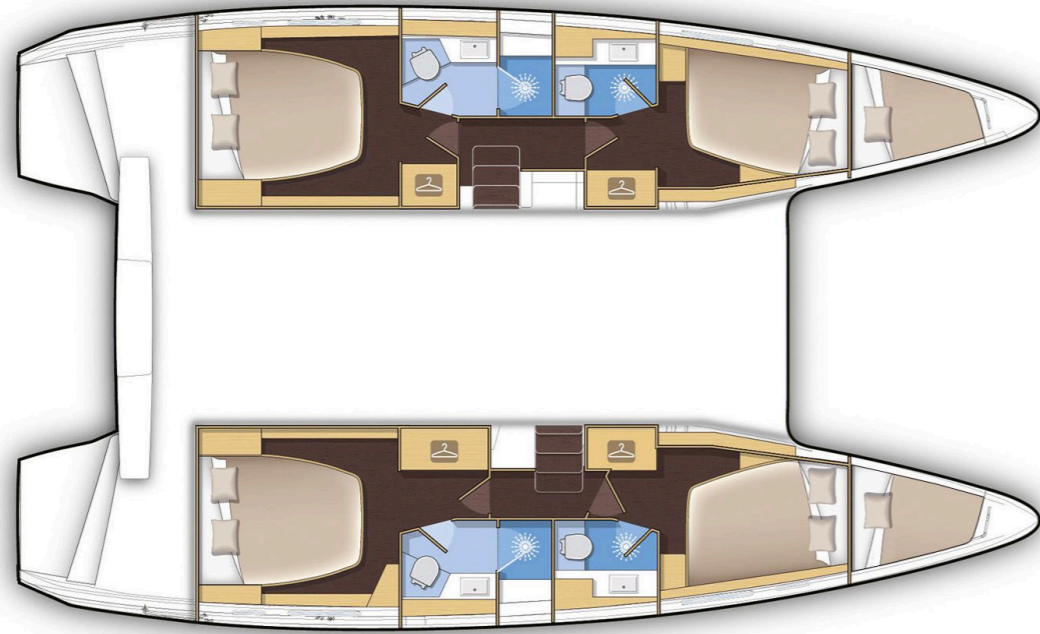

Lagoon **42**
Karteria, Model 2021

Lagoon **42 / Karteria**, Model 2021

12 guests / **4 +2** cabins / **4 +1** wc

This model from Lagoon has a style and personality all of its own. It retains the main features of the latest generation of Lagoons but with a few changes to achieve harmony between living space and the people on-board.

Air Condition

Generator

Solar Panels

From charter bases at: **ATHENS / LAVRION**

Available as: **BAREBOAT / SKIPPED / DAY TRIP**

SPECIFICATIONS:

LOA (m)	12.8	Fuel capacity (lt)	570.0
Beam (m)	7.7	Main sail type	Full Batten
Draft (m)	1.25	Genoa type	Self tacking jib
Cabins	6	Main sail area (sq.m.)	69
Berths	12	Genoa sail area (sq.m.)	35
Heads	5	Crusing speed (knots)	7
Engines (hp)	2x57	Main engines consumption (lt/h)	8

Lagoon **42**
Karteria, Model 2021

Lagoon **42**
Karteria, Model 2021

FULL INVENTORY / EQUIPMENT LIST

Accommodation: ✓ 1 Bow Cabin Head ✓ 2 Bow Single Bed Cabins ✓ 4 Double Bed Cabins ✓ 4 Heads
 ✓ 4 Showers ✓ Saloon Table Convertible into Double Berth

Bedding / Linen: ✓ Blankets ✓ Hangers ✓ Linen & Bedding ✓ Pillows ✓ Pillowcases ✓ Sheets
 ✓ Bath Towels ✓ Face Towels

Comfort / Pleasure: ✓ 220V Sockets ✓ Air Condition ✓ Air Heating ✓ Cockpit Cushions
 ✓ Cockpit Speakers ✓ Deck Cushions ✓ Deck Sunpads ✓ Electric Toilets ✓ Fans in Cabins
 ✓ Fans in Saloon ✓ Fly Bridge Sunpads ✓ Generator ✓ Hot Water ✓ Music Player
 ✓ Saloon Speakers ✓ Snorkelling Sets ✓ 220V Sockets in the Cabins ✓ 220V Sockets in the Saloon
 ✓ Solar Panels ✓ USB Charging Ports in the Cabins ✓ USB Charging Ports at the Cockpit
 ✓ USB Charging Ports in the Saloon