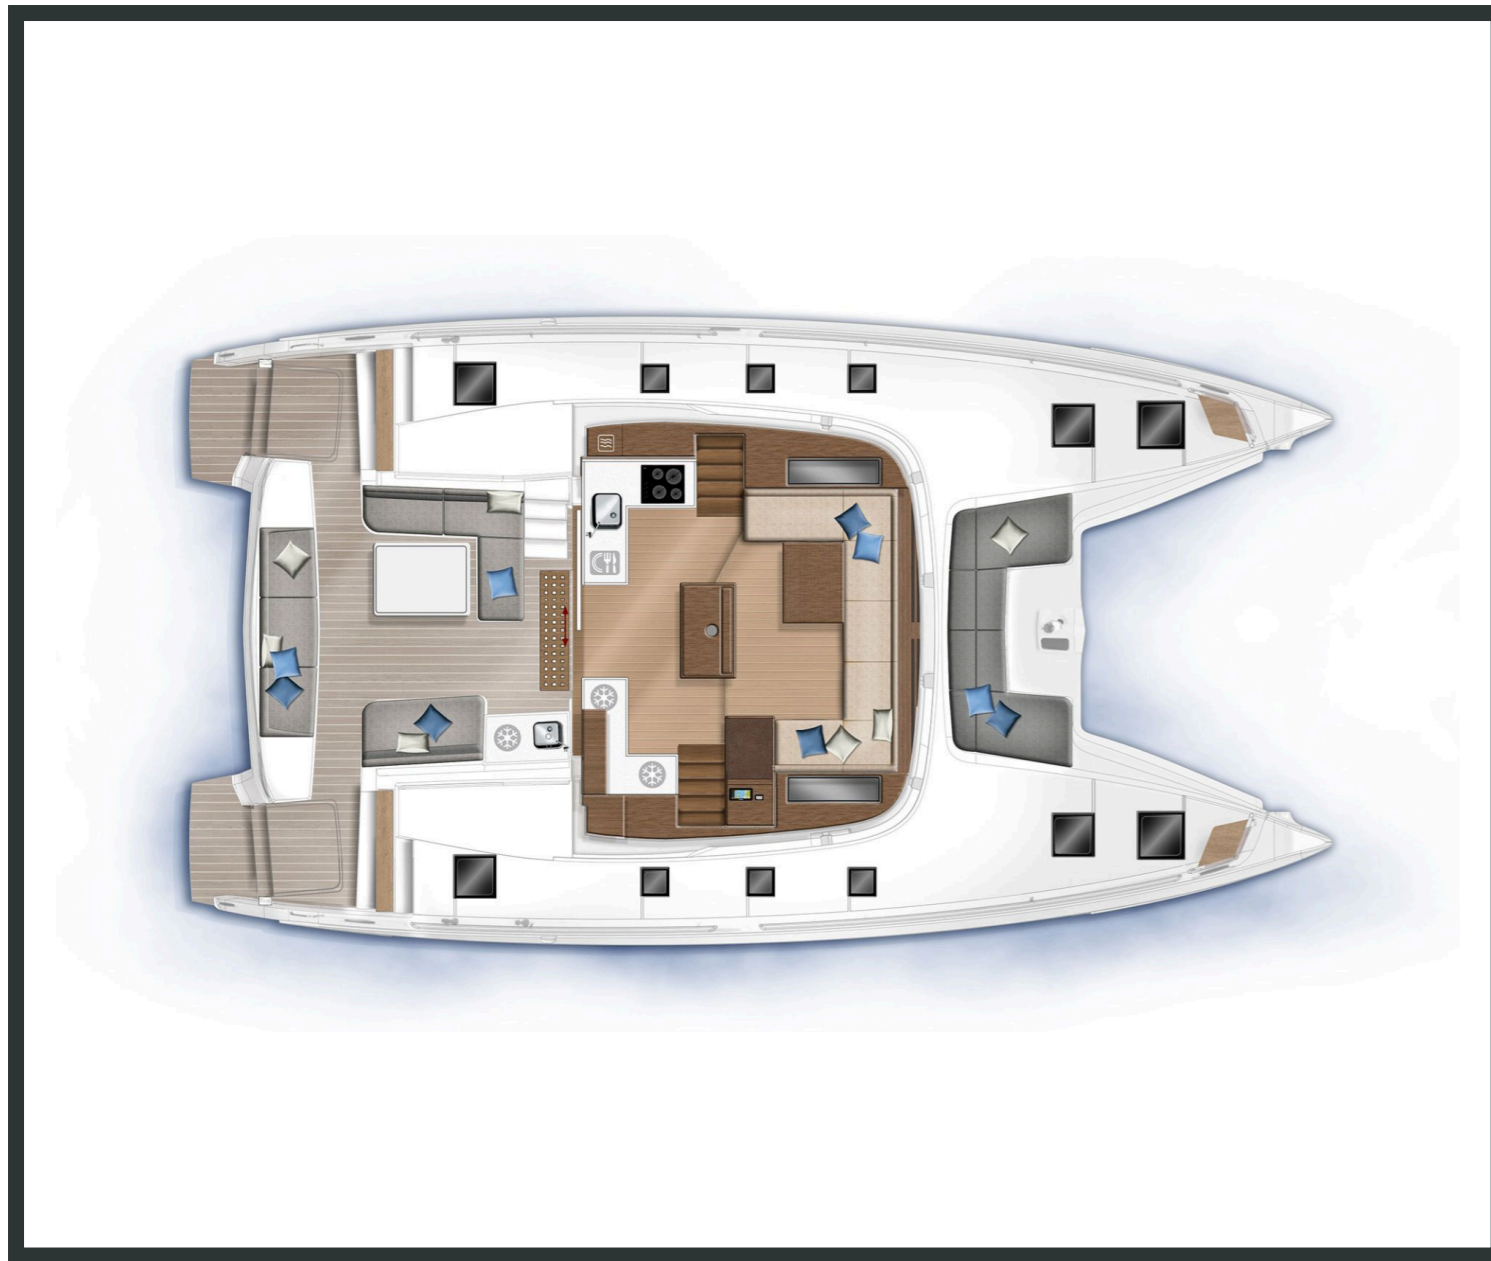

FULL INVENTORY / EQUIPMENT LIST

1. **Galley:** ✓ Bottle & Can Opener ✓ Bowls ✓ Bread Knife ✓ Casserole ✓ Cheese Grater
   ✓ Clothes Pegs ✓ Coffee Cups ✓ Coffee Machine ✓ Manual filter-coffee machine ✓ Cutting Boards
   ✓ Drinking Glasses ✓ Dustpan & Brush ✓ Forks ✓ Freezer ✓ Frying Pans
   ✓ Gas Stove with Burners & Grill ✓ Kettle ✓ Ladle ✓ Lemon Squeezer ✓ Main Course Plates
   ✓ Meat Knives ✓ Microwave ✓ Oven Gloves ✓ Placemats for Hot Pans/Pots ✓ Plates Small
   ✓ Soup Plates ✓ Heat-resistant Oven Dish ✓ Refrigerator ✓ Salad Bowls ✓ Saucepans
   ✓ Serving Knives ✓ Serving Plates ✓ Serving Tray ✓ Small Plates ✓ Soup Spoons
   ✓ Spaghetti Strainer ✓ Kitchen Spatula ✓ Tapper Ware ✓ Tea Spoons ✓ Tea Strainer
   ✓ Kitchen Tong ✓ Vegetable Knife ✓ Vegetable Peeler ✓ Water Jug ✓ Wire Whisk ✓ Wine Glasses
   ✓ Wooden Spoons
2. **Navigation:** ✓ Battery Operated Navigation Lights Set ✓ Binoculars ✓ Divider ✓ Greek Waters Pilot
   ✓ Hand Bearing Compass ✓ List of Lights of Hellenic Coasts ✓ Navigation Ruler ✓ Pencil Set
   ✓ Sea Charts Area Set
3. **Safety:** ✓ Day Signal Black Ball ✓ Day Signal Black Cone ✓ Bosun's Chair ✓ Distress Flares & Signals
   ✓ Signalling Mirror ✓ Emergency Tiller ✓ EPIRB Device ✓ Fire Extinguishers
   ✓ First Aid Kit & Medical-First Aid Instructions ✓ Floating Light ✓ Fog Horn ✓ Horseshoe Lifebuoy
   ✓ Adult Life Jackets ✓ Child Life Jackets ✓ Liferaft ✓ Radar Reflector
   ✓ Safety Harnesses with Belts ✓ Set of Flags, C.N.Q. ✓ Wire Cutter ✓ Set of Wooden plugs
4. **Sails / Covers:** ✓ Bimini Top ✓ Full Batten Main Sail ✓ Lazy Bag with Lazy Jacks ✓ Self Tacking Jib
   ✓ Sprayhood ✓ Stern Tent
5. **Spares / Tools:** ✓ Boat Manuals ✓ Engine(s) Spare Parts Box ✓ Holding Tanks ✓ Sails Repair Kit
   ✓ Scissors ✓ Toolbox ✓ Torch Light

NEED ASSISTANCE? GET HELP

CHARTER ENQUIRY

SPECIAL OFFERS