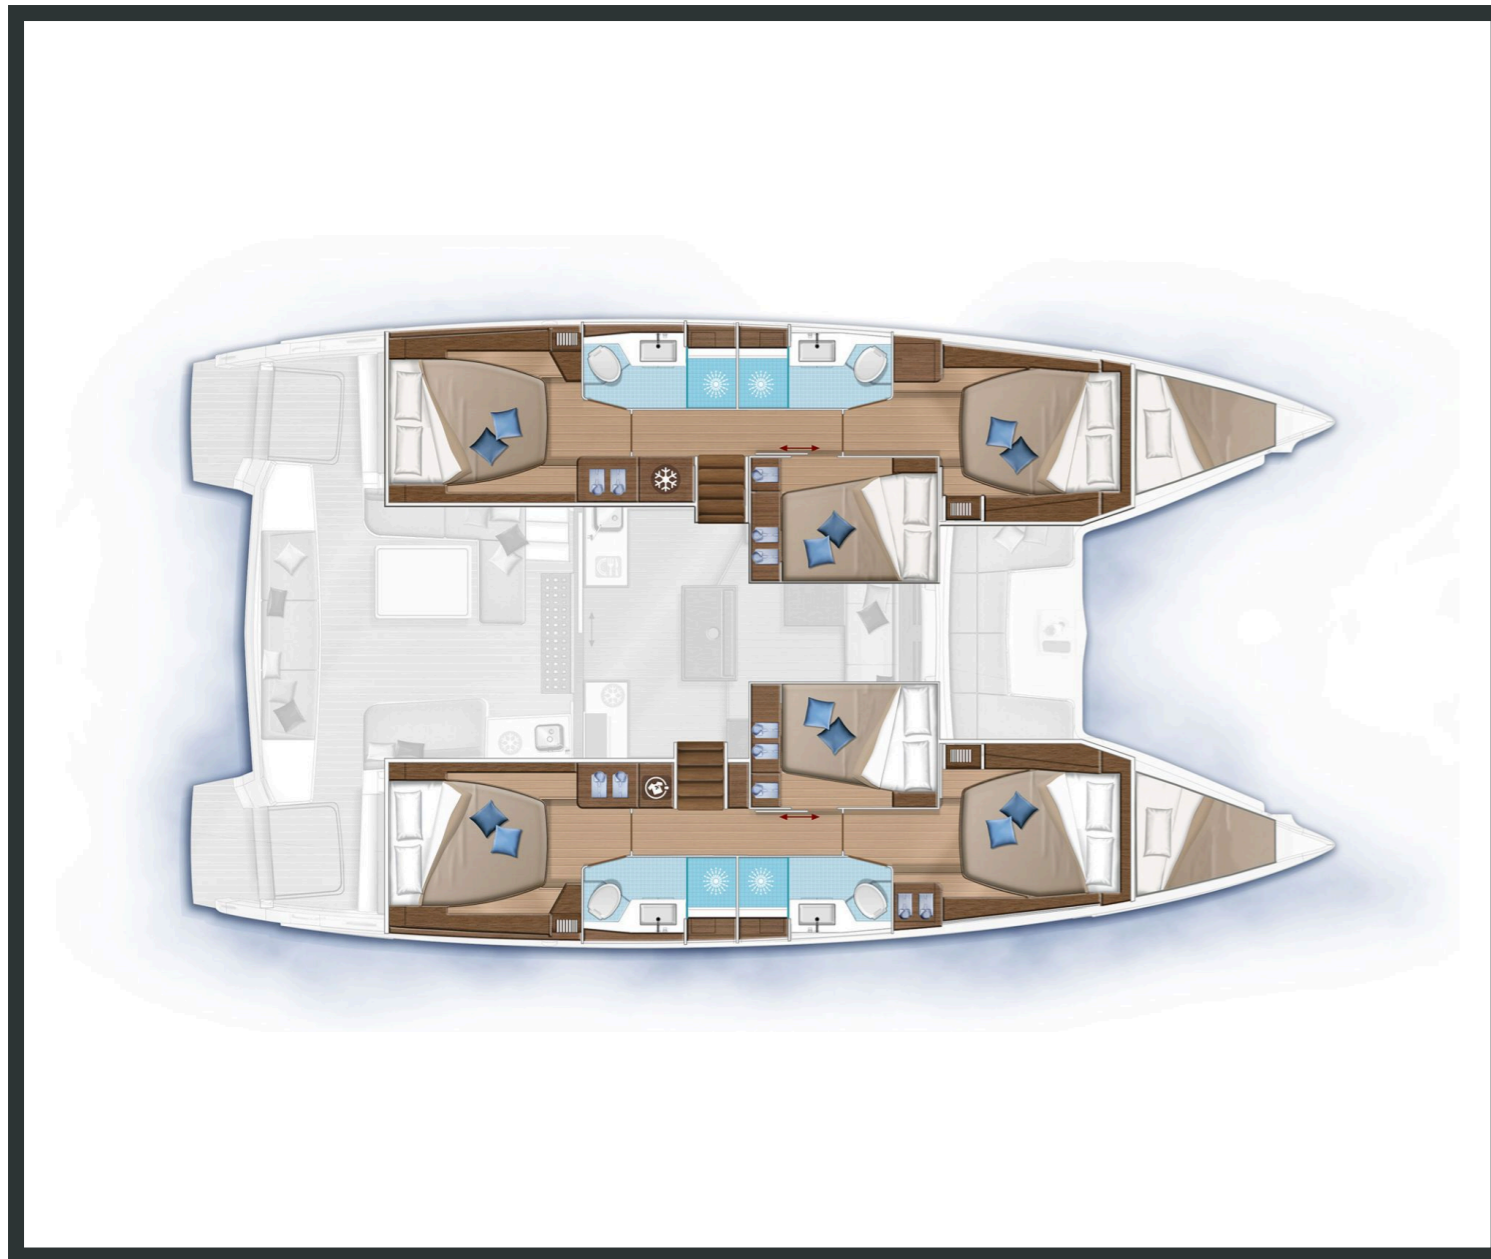

Lagoon **50**
Andromeda, Model 2019

Lagoon **50 / Andromeda**, Model 2019
12 guests / **6 +2** cabins / **4 +1** wc

Lagoon 50 represent missing size in the sailing yacht range. As many could notice, there was a small gap between Lagoon 450 and 52. This new model is the result of a long conception process and study. Imagine and incredible sailing ability together with the increased performance of the new Lagoon rig.

Air Condition	Fly Bridge	Generator	Solar Panels
Water Maker	Hydraulic Gangway		

From charter bases at: **LEFKAS / PREVEZA**
 Available as: **BAREBOAT / SKIPPERED / DAY TRIP**

SPECIFICATIONS:

LOA (m)	14.75	Fuel capacity (lt)	1040.0
Beam (m)	8.1	Main sail type	Full Batten
Draft (m)	1.4	Genoa type	Self tacking jib
Cabins	8	Main sail area (sq.m.)	92
Berths	12	Genoa sail area (sq.m.)	60.3
Heads	5	Main engines consumption (lt/h)	14
Engines (hp)	2 x 80		

Lagoon **50**
Andromeda, Model 2019

Lagoon **50**
Andromeda, Model 2019

FULL INVENTORY / EQUIPMENT LIST

Accommodation: ✓ 1 Bow Cabin Head ✓ 2 Bow Single Bed Cabins ✓ 4 Heads ✓ 4 Showers
 ✓ 6 Double Bed Cabins

Bedding / Linen: ✓ Blankets ✓ Hangers ✓ Linen & Bedding ✓ Pillows ✓ Pillowcases ✓ Sheets
 ✓ Bath Towels ✓ Face Towels

Comfort / Pleasure: ✓ DishWasher ✓ 220V Sockets ✓ Air Condition ✓ Air Heating
 ✓ Gas Grill – Onboard Barbeque ✓ Cockpit Cushions ✓ Cockpit Fridge ✓ Cockpit Speakers
 ✓ Deck Cushions ✓ Deck Sunpads ✓ Electric Toilets ✓ Entertainment Audio System ✓ Fans in Cabins
 ✓ Fans in Saloon ✓ Fly Bridge ✓ Fly Bridge Cushions ✓ Generator ✓ Hot Water ✓ Music Player
 ✓ Saloon Speakers ✓ Snorkelling Sets ✓ 220V Sockets in the Cabins ✓ 220V Sockets in the Saloon
 ✓ Solar Panels ✓ Underwater Lights ✓ USB Charging Ports in the Cabins
 ✓ USB Charging Ports in the Saloon ✓ Water Maker