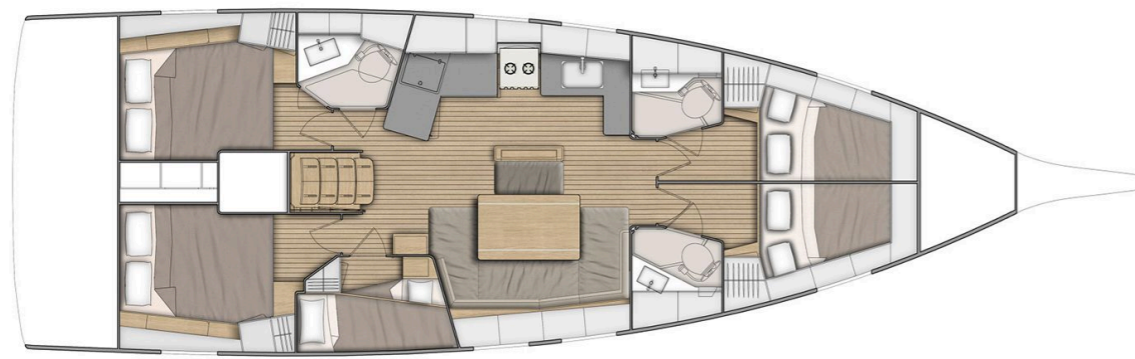

Oceanis **46.1**

Salty Kiss, Model 2020

Oceanis **46.1 / Salty Kiss**, Model 2020
12 guests / **5** cabins / **3** wc

The new Oceanis 46.1 is more than a worthy successor to the bestselling Oceanis 45. Her hull, more bluff at the bow than her predecessor, frees up huge amounts of interior space without altering her pedigree performance under sail.

Bow Thruster

Solar Panels

From charter bases at: **KOS / RHODES**

Available as: **BAREBOAT / SKIPPED / DAY TRIP**

SPECIFICATIONS:

LOA (m)	13.65	Fuel capacity (lt)	200.0
Beam (m)	4.5	Main sail type	Batten
Draft (m)	1.75	Genoa type	Self tacking jib
Cabins	5	Main sail area (sq.m.)	44
Berths	12	Genoa sail area (sq.m.)	40
Heads	3	Crusing speed (knots)	6.5
Engines (hp)	57	Main engines consumption (lt/h)	5.5

Oceanis **46.1**
Salty Kiss, Model 2020

Oceanis **46.1**
Salty Kiss, Model 2020

FULL INVENTORY / EQUIPMENT LIST

Accommodation: ✓ 1 Bunk Bed Cabin ✓ 3 Heads ✓ 3 Showers ✓ 4 Double Bed Cabins

✓ Saloon Table Convertible into Double Berth