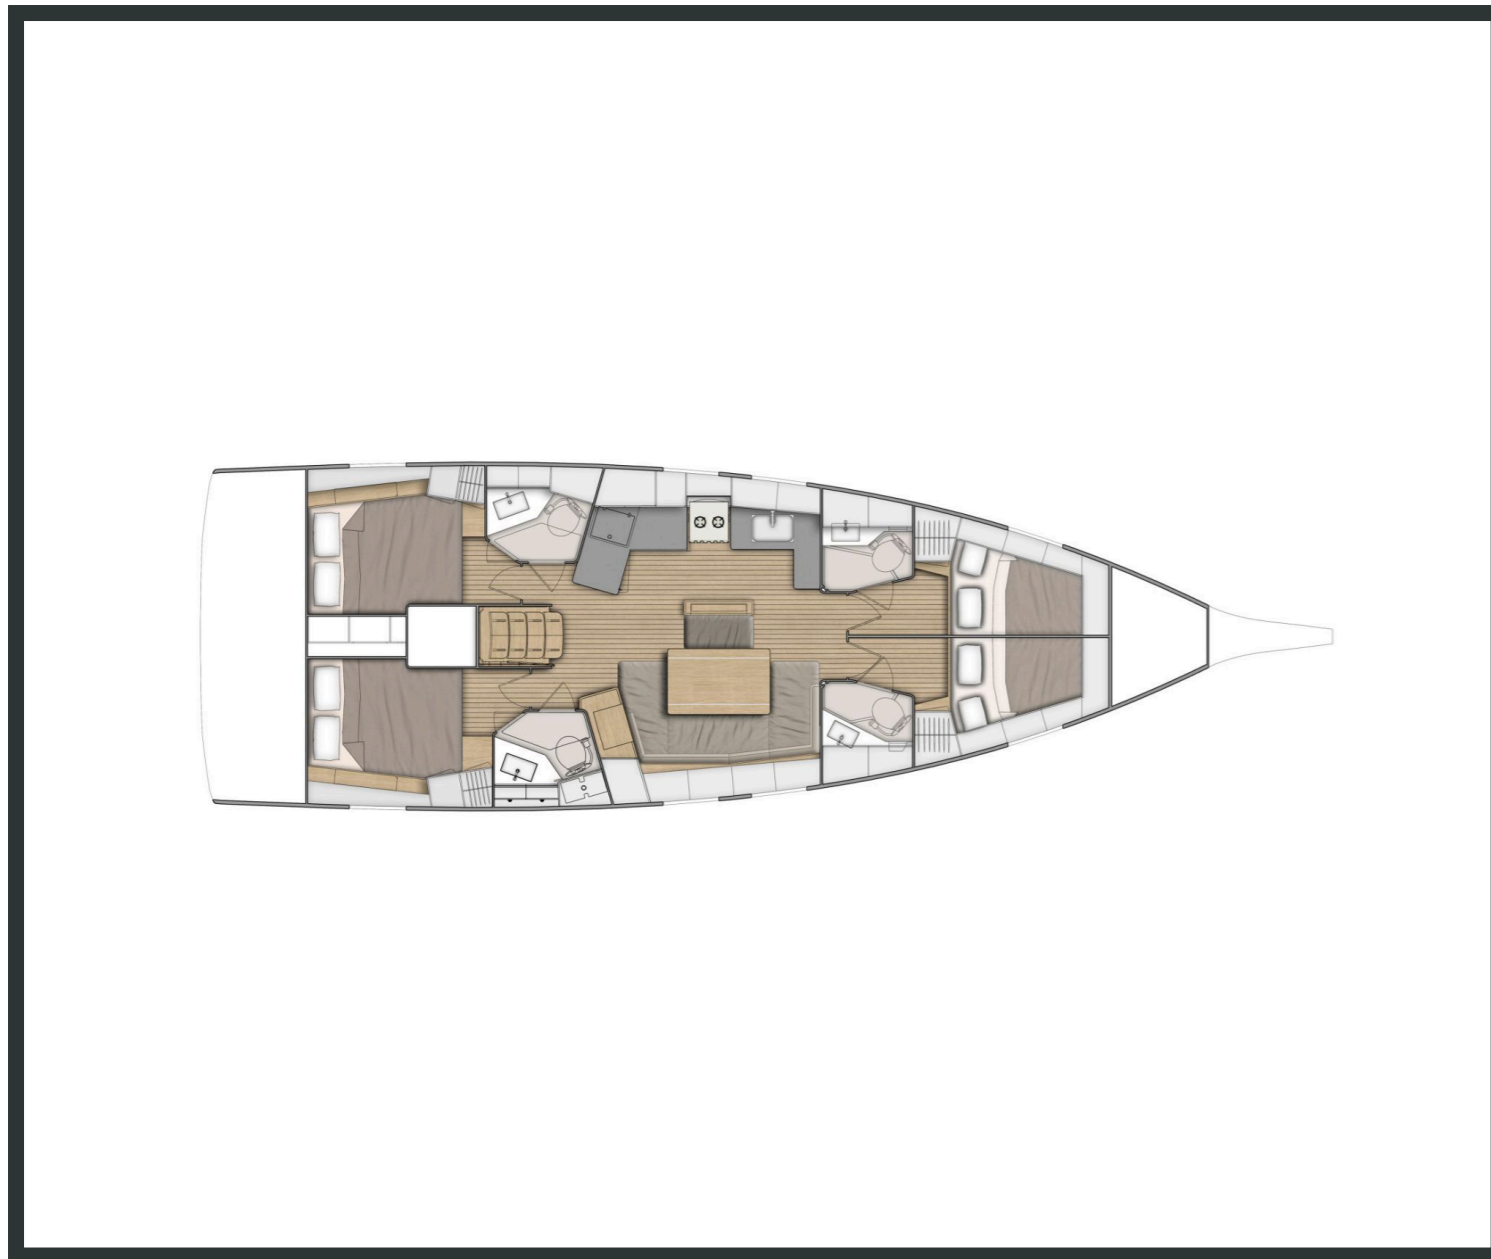

Oceanis **46.1**

Joanna, Model 2022

Oceanis **46.1** / **Joanna**, Model 2022
10 guests / **4** cabins / **4** wc

The new Oceanis 46.1 is more than a worthy successor to the bestselling Oceanis 45. Her hull, more bluff at the bow than her predecessor, frees up huge amounts of interior space without altering her pedigree performance under sail.

Bow Thruster

Solar Panels

From charter bases at: **VOLOS**
 Available as: **BAREBOAT / SKIPPED / DAY TRIP**

SPECIFICATIONS:

| | | | |
|--------------|--------------|---------------------------------|-------------------------|
| LOA (m) | 13.65 | Fuel capacity (lt) | 200.0 |
| Beam (m) | 4.5 | Main sail type | Furling |
| Draft (m) | 1.75 | Genoa type | Self tacking jib |
| Cabins | 4 | Main sail area (sq.m.) | 44 |
| Berths | 10 | Genoa sail area (sq.m.) | 40 |
| Heads | 4 | Crusing speed (knots) | 7.5 |
| Engines (hp) | 80 | Main engines consumption (lt/h) | 7 |

Oceanis **46.1**
Joanna, Model 2022

Oceanis **46.1**
Joanna, Model 2022

FULL INVENTORY / EQUIPMENT LIST

Accommodation: ✓ 4 Double Bed Cabins ✓ 4 Heads ✓ 4 Showers

✓ Saloon Table Convertible into Double Berth