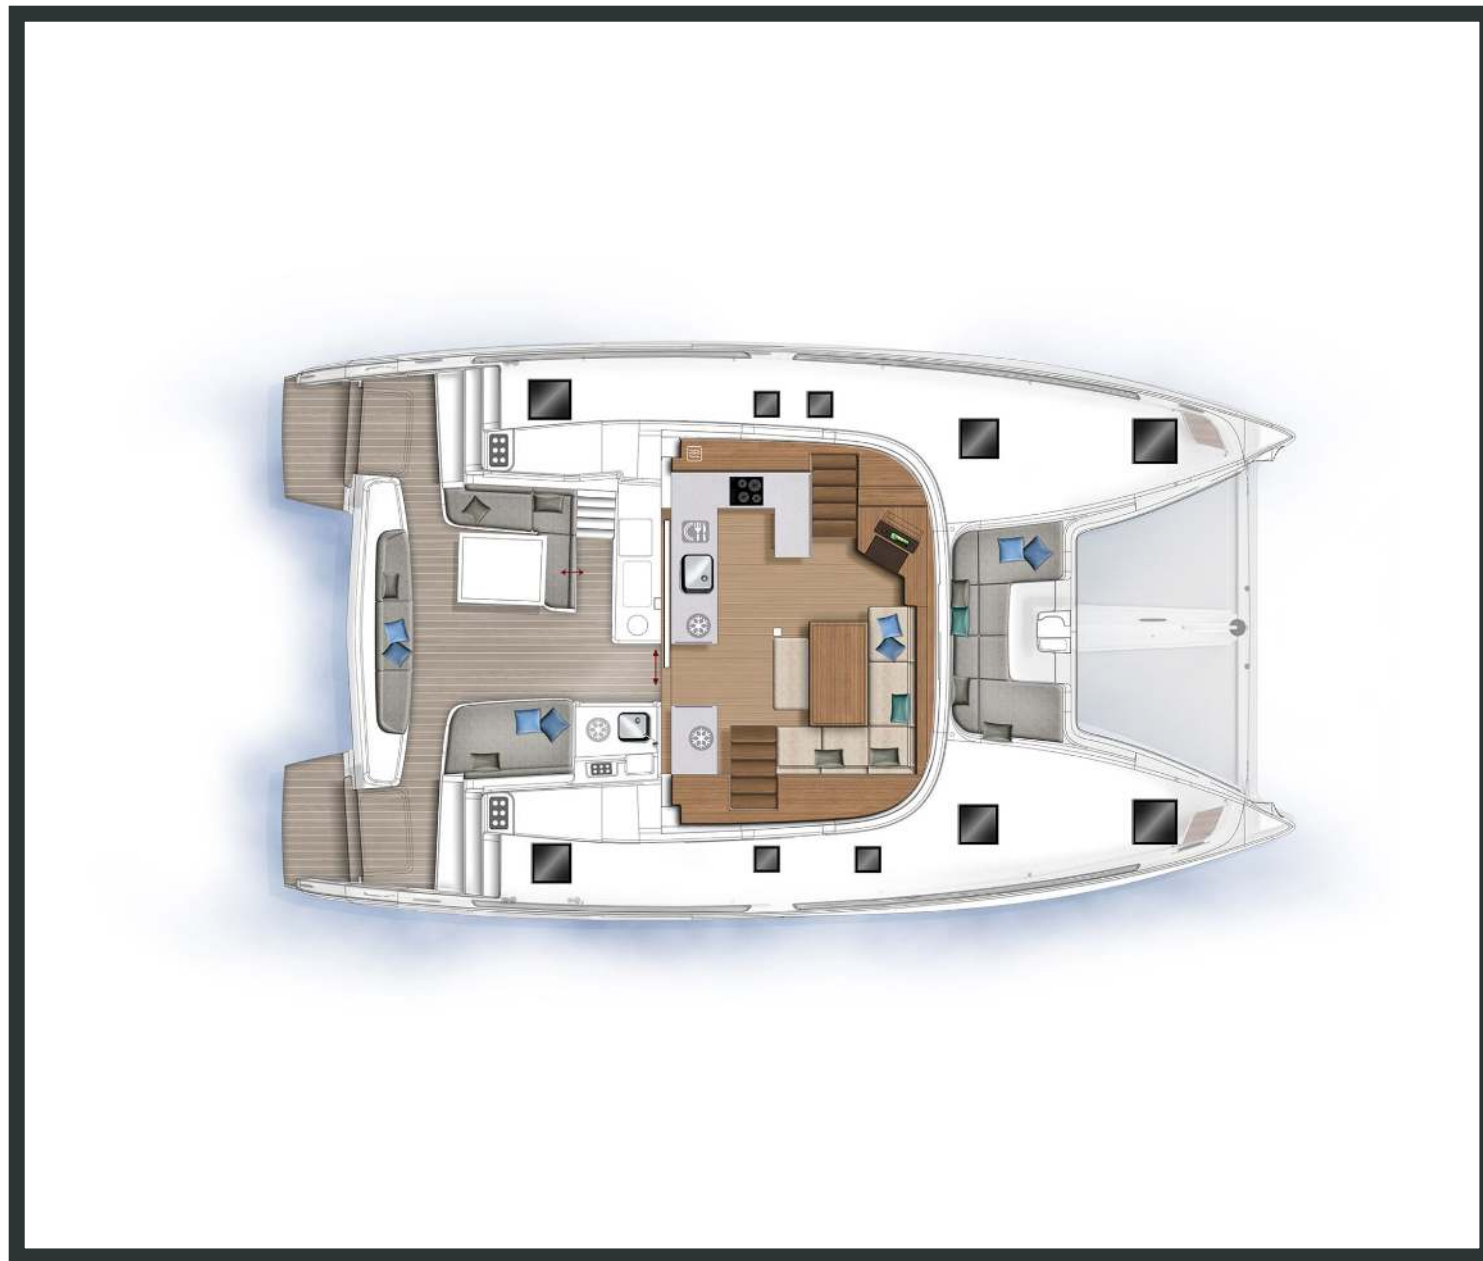

FULL INVENTORY / EQUIPMENT LIST

1. **Galley:** ✓ Bottle Can Opener ✓ Bowls ✓ Bread Knife ✓ Casserole ✓ Cheese Grater
   ✓ Clothes Pegs ✓ Coffee Cups ✓ Coffee Pot Filter Press ✓ Cutting Boards ✓ Drinking Glasses
   ✓ Dust Pan & Brush ✓ Forks ✓ Frying Pans ✓ Gas Stove with Burners & Grill ✓ Kettle ✓ Ladle
   ✓ Lemon Squeezer ✓ Main Dish Plates ✓ Meat Knives ✓ Oven Gloves ✓ Placemats for Pots
   ✓ Plates Small ✓ Plates Soup ✓ Pyrex Oven dish ✓ Refrigerator ✓ Salad Bowls ✓ Saucepans
   ✓ Serving Knives ✓ Serving Plates ✓ Serving Tray ✓ Small Plates ✓ Soup Spoons
   ✓ Spagetti Strainer ✓ Spatula ✓ Tapper Ware ✓ Tea Spoons ✓ Tea Strainer ✓ Tongs
   ✓ Vegetable Knives ✓ Vegetable Peeler ✓ Water Jug ✓ Whisk ✓ Wine Glasses ✓ Wooden Spoons
2. **Miscellaneous:** ✓ Holding Tank(s)
3. **Navigation:** ✓ BatteryOperatedNavLightsSet ✓ Binoculars ✓ Divider ✓ Greek Waters Pilot
   ✓ Hand Bearing Compass ✓ Light House Book ✓ Navigation Ruller ✓ Pencil Set
   ✓ Sea Charts Area Set
4. **Safety:** ✓ Black Plastic Balls ✓ Black Plastic Cone ✓ Bosun's Chair ✓ Distress Flares Box
   ✓ Distress Mirror ✓ Emergency Tiller ✓ EPIRB ✓ Fire Extinguishers ✓ First Aid Kit
   ✓ Floating Light ✓ Foghorn ✓ Horseshoe Lifebuoy ✓ Life Jackets, Adults ✓ Life Jackets, Child
   ✓ Liferaft ✓ Radar Reflector ✓ Safety Harnesses with Belts ✓ Set of Flags, C.N.Q. ✓ Wire Cutter
   ✓ Wooden Blanks Set
5. **Sails / Covers:** ✓ Bimini Top ✓ Full Batten Main Sail ✓ Lazy Bag with Lazy Jacks ✓ Self Tacking Jib
   ✓ Sprayhood ✓ Stern Tent
6. **Spares / Tools:** ✓ Boat Manuals ✓ Engine(s) Spares Box ✓ HoldingTanks ✓ Sail Repair Kit
   ✓ Scissors ✓ Tools Box ✓ Torch Light

NEED ASSISTANCE? GET HELP

CHARTER ENQUIRY

SPECIAL OFFERS