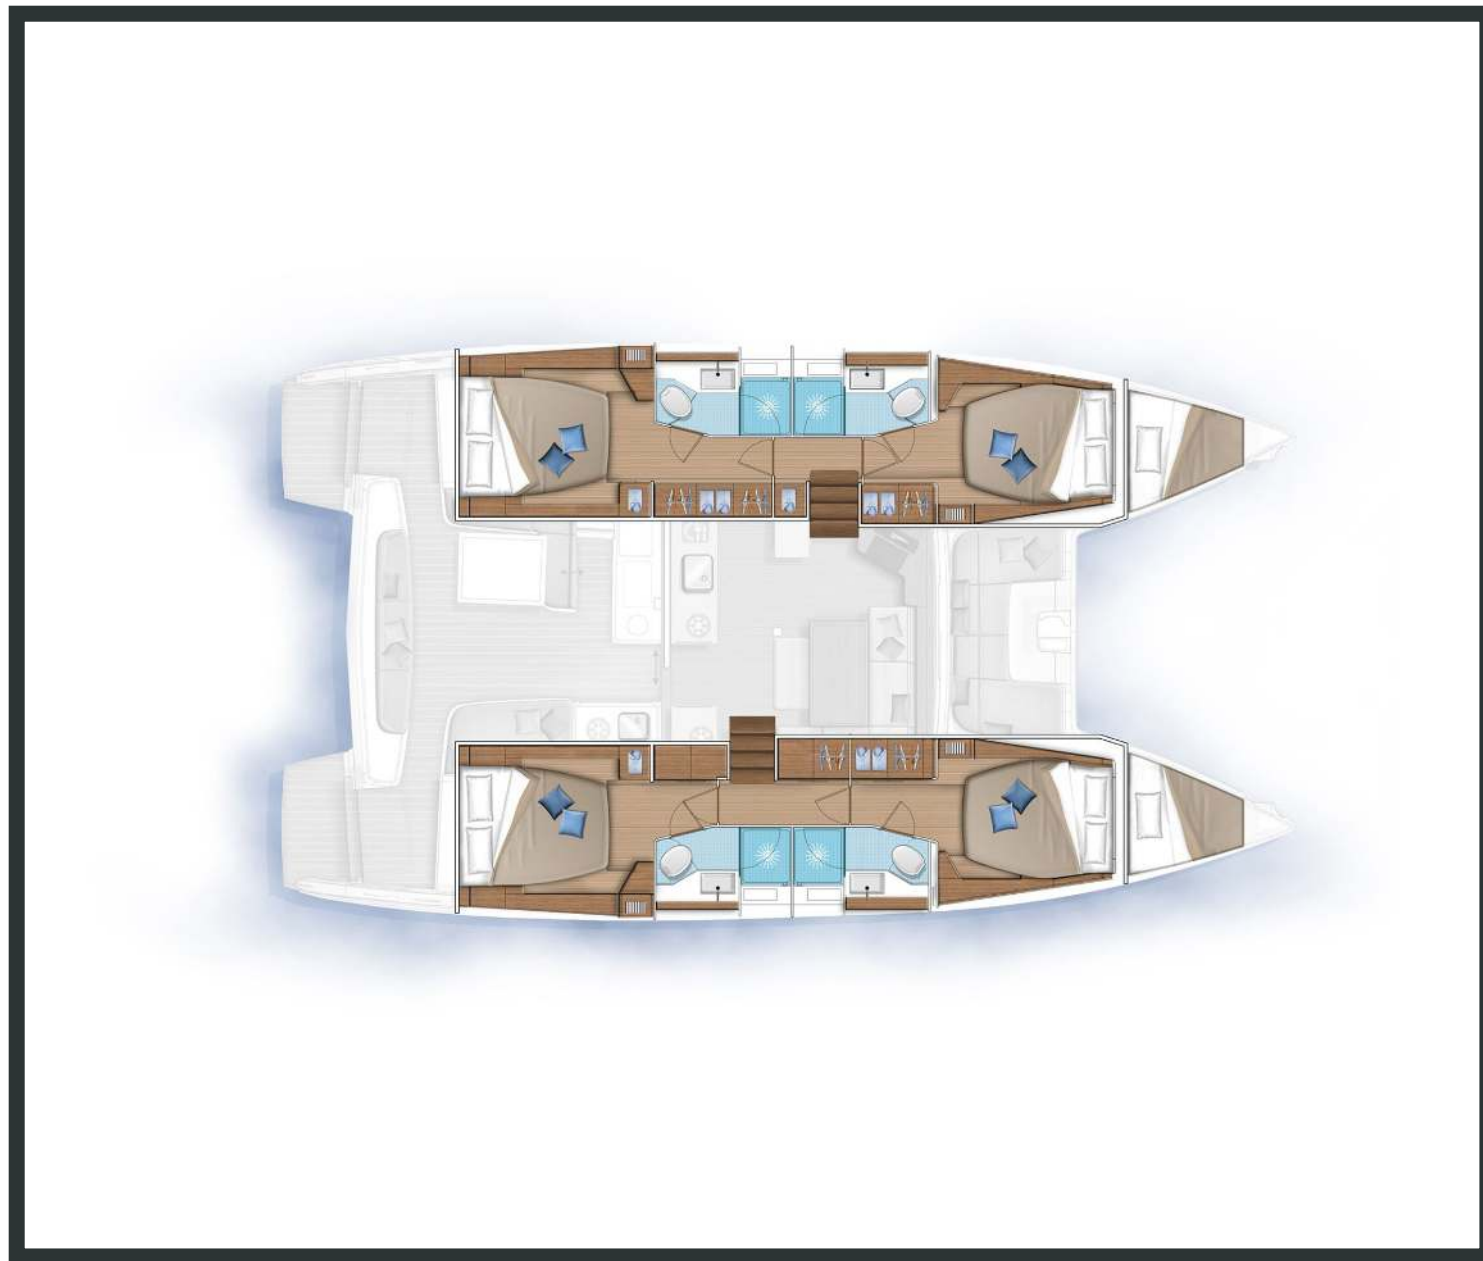

Lagoon **46**
Lucky Dragon, Model 2022

FULL INVENTORY / EQUIPMENT LIST

1. **Accommodation:** ✓ 1 Bow Cabin Head ✓ 2 Bow Single Bed Cabins ✓ 4 Double Bed Cabins
   ✓ 4 Heads ✓ 4 Showers ✓ Saloon Double Bed Convertible
2. **Bedding / Linen:** ✓ Blankets ✓ Hangers ✓ Linen & Bedding ✓ Pillows ✓ Pillow Cases ✓ Sheets
   ✓ Towels Bath ✓ Towels Face
3. **Comfort / Pleasure:** ✓ 220V Sockets ✓ Air Condition ✓ Air Heating ✓ Cockpit Cushions
   ✓ Cockpit Speakers ✓ Deck Sunpads ✓ Electric Toilets ✓ Entertainment Audio System
   ✓ Fans in Cabins ✓ Fans in Saloon ✓ Fly Bridge ✓ Fly Bridge Cushions ✓ Fly Bridge Sunpads
   ✓ Generator ✓ Hot Water ✓ Saloon Speakers ✓ Snorkelling Sets ✓ Sockets 220V Cabins
   ✓ Sockets 220V Saloon ✓ Solar Panels ✓ Sunpads Bow ✓ Underwater Lights
   ✓ Usb Charging Ports Cabins ✓ Usb Charging Ports Saloon ✓ Water Maker
4. **Deck:** ✓ Anchor ✓ Anchor Chain ✓ Anchor Windlass Control ✓ Anchor Windlass Handle
   ✓ Boat Hook ✓ Cockpit Shower ✓ Cockpit Table ✓ Deck Brush ✓ Diesel Canister ✓ Dinghy
   ✓ Electric Anchor Windlass ✓ Electric Winches ✓ Engine Oil Spare ✓ Fenders ✓ Flag Halyards
   ✓ Fuel funnel ✓ Gas Bottles ✓ Hydraulic Gangway ✓ Mooring Ropes 25m ✓ Mooring Ropes 50m
   ✓ Outboard Motor ✓ Padlocks ✓ Plastic Bucket ✓ Ropes Spare ✓ Spare Anchor
   ✓ Spare Anchor Chain 10m ✓ Swimming Ladder ✓ Tanks Opener ✓ Water Hose & Adaptors
   ✓ Winch Handles
5. **Electricity:** ✓ Battery Charger ✓ Inverter ✓ Shore Power Cable ✓ Shore Power Cable & Adaptors
6. **Electronics:** ✓ Auto Pilot ✓ Depth Sounder ✓ GPS Plotter in Helm Station ✓ Speed Log ✓ VHF
   ✓ Wind System