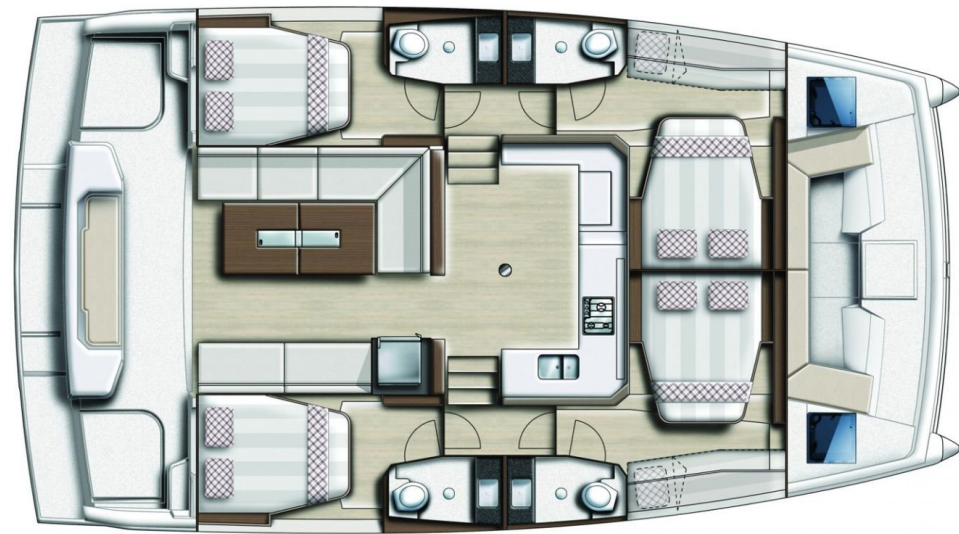

Catspace  
Duende, Model 2021

Catspace / **Duende**, Model 2021

**12** guests / **4** cabins / **4** wc

---

This yacht is the new model of the range and was given the Catspace label to emphasise the way space is maximised to the limit within 40ft.

## FULL INVENTORY / EQUIPMENT LIST

- Accommodation:** ✓ 4 Double Bed Cabins ✓ 4 Heads ✓ 4 Showers ✓ Saloon Double Bed Convertible
- Bedding / Linen:** ✓ Blankets ✓ Hangers ✓ Linen & Bedding ✓ Pillows ✓ Pillow Cases ✓ Sheets  
 ✓ Towels Bath ✓ Towels Face
- Comfort / Pleasure:** ✓ 220V Sockets ✓ Cockpit Cushions ✓ Cockpit Speakers ✓ Deck Cushions  
 ✓ Electric Toilets ✓ Fans in Cabins ✓ Fans in Saloon ✓ Fly Bridge ✓ Fly Bridge Cushions  
 ✓ Hot Water ✓ Music Player ✓ Saloon Speakers ✓ Snorkelling Sets ✓ Sockets 220V Cabins  
 ✓ Sockets 220V Saloon ✓ Solar Panels ✓ Sunpads Bow ✓ Usb Charging Ports Cabins  
 ✓ Usb Charging Ports Cockpit ✓ Usb Charging Ports Saloon
- Deck:** ✓ Anchor ✓ Anchor Chain ✓ Anchor Windlass Control ✓ Anchor Windlass Handle  
 ✓ Boat Hook ✓ Cockpit Shower ✓ Cockpit Table ✓ Deck Brush ✓ Diesel Canister ✓ Dinghy  
 ✓ Dinghy Oars & Locks ✓ Dinghy Pump ✓ Dinghy Repair Kit ✓ Electric Anchor Windlass  
 ✓ Electric Winches ✓ Engine Oil Spare ✓ Fenders ✓ Flag Halyards ✓ Fuel funnel ✓ Gangway Inox  
 ✓ Gas Bottles ✓ Mooring Ropes 25m ✓ Mooring Ropes 50m ✓ Outboard Motor  
 ✓ Outboard Motor Jerry Can ✓ Padlocks ✓ Plastic Bucket ✓ Rigid Bottom Dinghy ✓ Ropes Spare  
 ✓ Spare Anchor ✓ Spare Anchor Chain 10m ✓ Swimming Ladder ✓ Tanks Opener  
 ✓ Water Hose & Adaptors ✓ Winch Handles
- Electricity:** ✓ Battery Charger ✓ Inverter ✓ Shore Power Cable ✓ Shore Power Cable & Adaptors
- Electronics:** ✓ Auto Pilot ✓ Depth Sounder ✓ GPS Plotter in Helm Station ✓ Speed Log ✓ VHF  
 ✓ Wind System