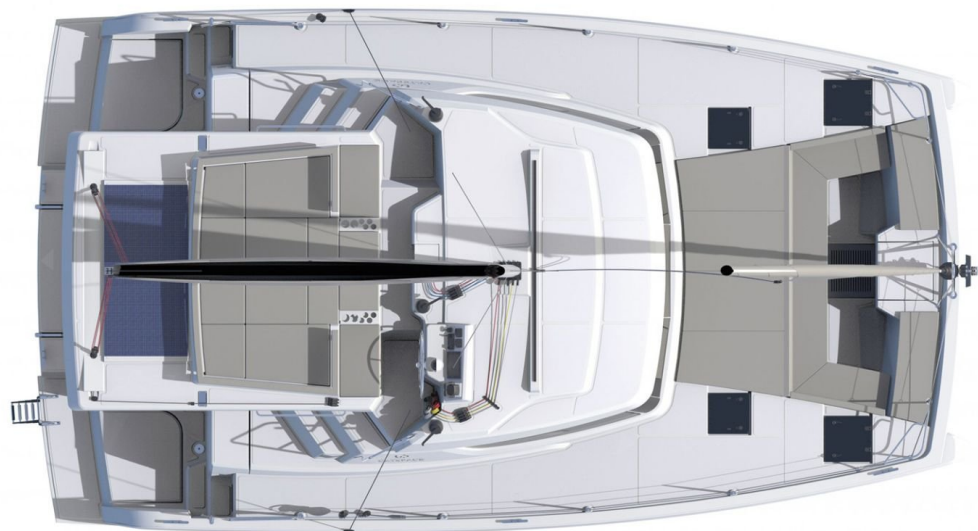

FULL INVENTORY / EQUIPMENT LIST

Galley: ✓ Bottle Can Opener ✓ Bowls ✓ Bread Knife ✓ Casserole ✓ Cheese Grater
✓ Clothes Pegs ✓ Coffee Cups ✓ Coffee Machine ✓ Coffee Pot Filter Press ✓ Cutting Boards
✓ Drinking Glasses ✓ Dust Pan & Brush ✓ Forks ✓ Frying Pans ✓ Gas Stove with Burners & Grill
✓ Kettle ✓ Ladle ✓ Lemon Squeezer ✓ Main Dish Plates ✓ Meat Knives ✓ Oven Gloves
✓ Placemats for Pots ✓ Plates Small ✓ Plates Soup ✓ Pyrex Oven dish ✓ Refrigerator
✓ Salad Bowls ✓ Saucepans ✓ Serving Knives ✓ Serving Plates ✓ Serving Tray ✓ Small Plates
✓ Soup Spoons ✓ Spagetti Strainer ✓ Spatula ✓ Tapper Ware ✓ Tea Spoons ✓ Tea Strainer
✓ Tongs ✓ Vegetable Knives ✓ Vegetable Peeler ✓ Water Jug ✓ Whisk ✓ Wine Glasses
✓ Wooden Spoons

Miscellaneous: ✓ Holding Tank(s)

Navigation: ✓ BatteryOperatedNavLightsSet ✓ Binoculars ✓ Divider ✓ Greek Waters Pilot
✓ Hand Bearing Compass ✓ Light House Book ✓ Navigation Ruller ✓ Pencil Set
✓ Sea Charts Area Set

Safety: ✓ Black Plastic Balls ✓ Black Plastic Cone ✓ Bosun's Chair ✓ Distress Flares Box
✓ Distress Mirror ✓ Emergency Tiller ✓ EPIRB ✓ Fire Extinguishers ✓ First Aid Kit
✓ Floating Light ✓ Foghorn ✓ Horseshoe Lifebuoy ✓ Life Jackets, Adults ✓ Life Jackets, Child
✓ Liferaft ✓ Radar Reflector ✓ Safety Harnesses with Belts ✓ Set of Flags, C.N.Q. ✓ Wire Cutter
✓ Wooden Blanks Set

Sails / Covers: ✓ Bimini Top ✓ Full Batten Main Sail ✓ Lazy Bag with Lazy Jacks ✓ Self Tacking Jib
✓ Sprayhood ✓ Stern Tent

Spares / Tools: ✓ Boat Manuals ✓ Engine(s) Spares Box ✓ HoldingTanks ✓ Sail Repair Kit
✓ Scissors ✓ Tools Box ✓ Torch Light

NEED ASSISTANCE? GET HELP

CHARTER ENQUIRY

SPECIAL OFFERS