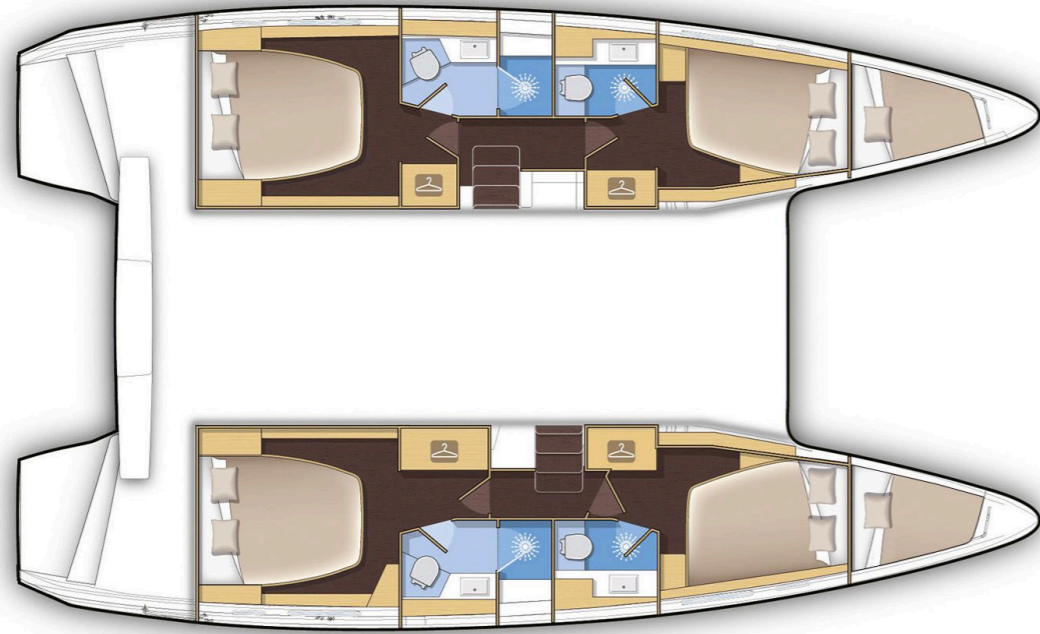

Lagoon **42**

Dream Waters, Model 2024

Lagoon **42 / Dream Waters, Model 2024**

12 guests / 4 +2 cabins / 4 +1 wc

This model from Lagoon has a style and personality all of its own. It retains the main features of the latest generation of Lagoons but with a few changes to achieve harmony between living space and the people on-board.

Air Condition

Generator

Solar Panels

Water Maker

From charter bases at: **VOLOS**

Available as: **BAREBOAT / SKIPPED / DAY TRIP**

SPECIFICATIONS:

| | | | |
|--------------|-------------|---------------------------------|-------------------------|
| LOA (m) | 12.8 | Fuel capacity (lt) | 570.0 |
| Beam (m) | 7.7 | Main sail type | Full Batten |
| Draft (m) | 1.25 | Genoa type | Self tacking jib |
| Cabins | 6 | Main sail area (sq.m.) | 69 |
| Berths | 12 | Genoa sail area (sq.m.) | 35 |
| Heads | 5 | Main engines consumption (lt/h) | 8 |
| Engines (hp) | 2x57 | | |

Lagoon **42**
Dream Waters, Model 2024

Lagoon **42**
Dream Waters, Model 2024

FULL INVENTORY / EQUIPMENT LIST

Accommodation: ✓ 1 Bow Cabin Head ✓ 2 Bow Single Bed Cabins ✓ 4 Double Bed Cabins ✓ 4 Heads
 ✓ 4 Showers ✓ Saloon Table Convertible into Double Berth

Bedding / Linen: ✓ Blankets ✓ Hangers ✓ Linen & Bedding ✓ Pillows ✓ Pillowcases ✓ Sheets
 ✓ Bath Towels ✓ Face Towels

Comfort / Pleasure: ✓ 220V Sockets ✓ Air Condition ✓ Air Heating ✓ Cockpit Cushions
 ✓ Cockpit Speakers ✓ Electric Toilets ✓ Fans in Cabins ✓ Fans in Saloon ✓ Generator ✓ Hot Water
 ✓ Music Player ✓ Saloon Speakers ✓ Snorkelling Sets ✓ 220V Sockets in the Cabins
 ✓ 220V Sockets in the Saloon ✓ Solar Panels ✓ USB Charging Ports
 ✓ USB Charging Ports in the Cabins ✓ USB Charging Ports at the Cockpit
 ✓ USB Charging Ports in the Saloon ✓ Water Maker