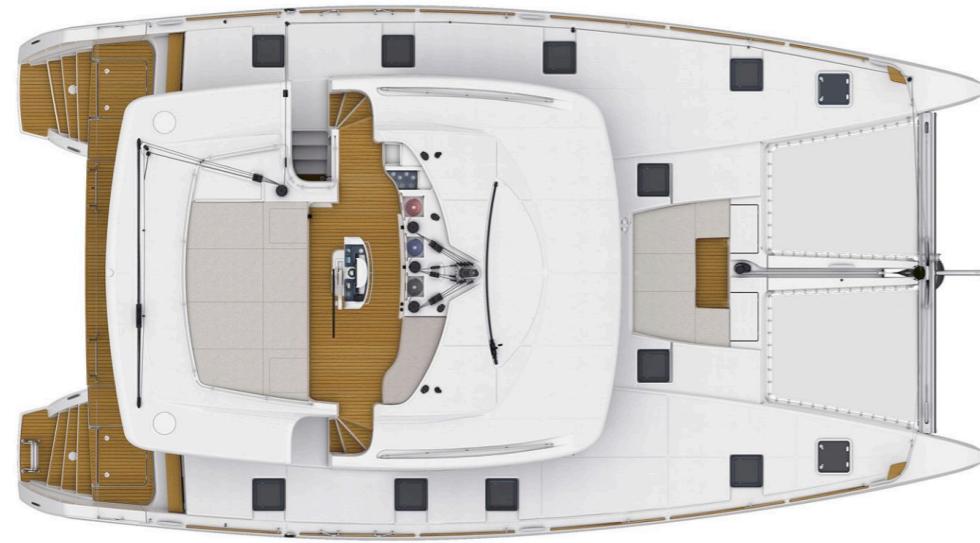

FULL INVENTORY / EQUIPMENT LIST

1. **Galley:** ✓ Bottle & Can Opener ✓ Bowls ✓ Bread Knife ✓ Casserole ✓ Cheese Grater
   ✓ Clothes Pegs ✓ Coffee Cups ✓ Manual filter-coffee machine ✓ Cutting Boards ✓ Drinking Glasses
   ✓ Dustpan & Brush ✓ Forks ✓ Frying Pans ✓ Gas Stove with Burners & Grill ✓ Kettle ✓ Ladle
   ✓ Lemon Squeezer ✓ Main Course Plates ✓ Meat Knives ✓ Oven Gloves
   ✓ Placemats for Hot Pans/Pots ✓ Plates Small ✓ Soup Plates ✓ Heat-resistant Oven Dish
   ✓ Refrigerator ✓ Salad Bowls ✓ Saucepans ✓ Serving Knives ✓ Serving Plates ✓ Serving Tray
   ✓ Small Plates ✓ Soup Spoons ✓ Spaghetti Strainer ✓ Kitchen Spatula ✓ Tapper Ware
   ✓ Tea Spoons ✓ Tea Strainer ✓ Kitchen Tong ✓ Vegetable Knife ✓ Vegetable Peeler ✓ Water Jug
   ✓ Wire Whisk ✓ Wine Glasses ✓ Wooden Spoons
2. **Navigation:** ✓ Battery Operated Navigation Lights Set ✓ Binoculars ✓ Divider ✓ Greek Waters Pilot
   ✓ Hand Bearing Compass ✓ List of Lights of Hellenic Coasts ✓ Navigation Ruler ✓ Pencil Set
   ✓ Sea Charts Area Set
3. **Safety:** ✓ Day Signal Black Ball ✓ Day Signal Black Cone ✓ Bosun's Chair ✓ Distress Flares & Signals
   ✓ Signalling Mirror ✓ Emergency Tiller ✓ EPIRB Device ✓ Fire Extinguishers
   ✓ First Aid Kit & Medical-First Aid Instructions ✓ Floating Light ✓ Fog Horn ✓ Horseshoe Lifebuoy
   ✓ Adult Life Jackets ✓ Child Life Jackets ✓ Liferaft ✓ Radar Reflector
   ✓ Safety Harnesses with Belts ✓ Set of Flags, C.N.Q. ✓ Wire Cutter ✓ Set of Wooden plugs
4. **Sails / Covers:** ✓ Bimini Top ✓ Full Batten Main Sail ✓ Self Tacking Jib
5. **Spares / Tools:** ✓ Boat Manuals ✓ Engine(s) Spare Parts Box ✓ Holding Tanks ✓ Sails Repair Kit
   ✓ Scissors ✓ Toolbox ✓ Torch Light

NEED ASSISTANCE? GET HELP

CHARTER ENQUIRY

SPECIAL OFFERS