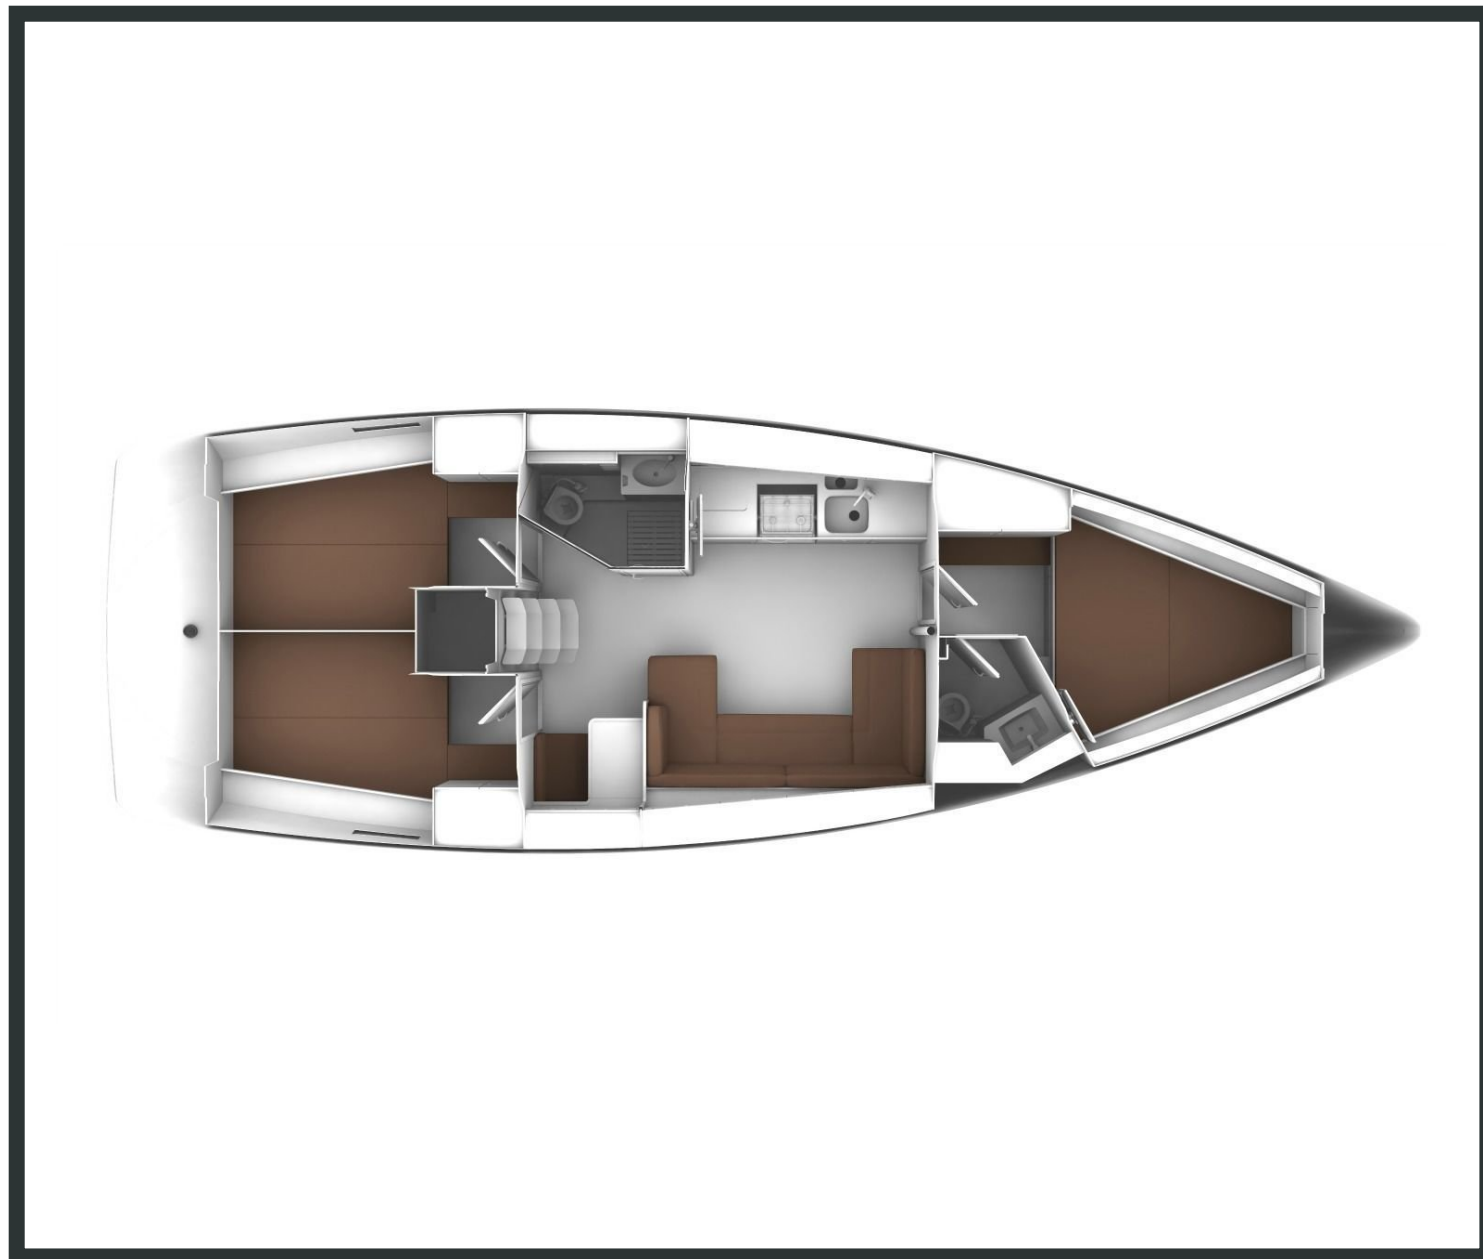

## Bavaria **Cruiser 41**

Forkys, Model 2017

Bavaria **Cruiser 41 / Forkys**, Model 2017

**8** guests / **3** cabins / **2** wc

---

The Cruiser 41 line is widely recognized to be a perfect sailor with amenities and level of comfort usually found in much larger boats.

---

Bavaria **Cruiser 41**  
Forkys, Model 2017

Bavaria **Cruiser 41**  
Forkys, Model 2017

## FULL INVENTORY / EQUIPMENT LIST

**Accommodation:** ✓ 2 Heads ✓ 2 Showers ✓ 3 Double Bed Cabins ✓ Saloon Double Bed Convertible

**Bedding / Linen:** ✓ Blankets ✓ Hangers ✓ Linen & Bedding ✓ Pillows ✓ Pillow Cases ✓ Sheets  
✓ Towels Bath ✓ Towels Face