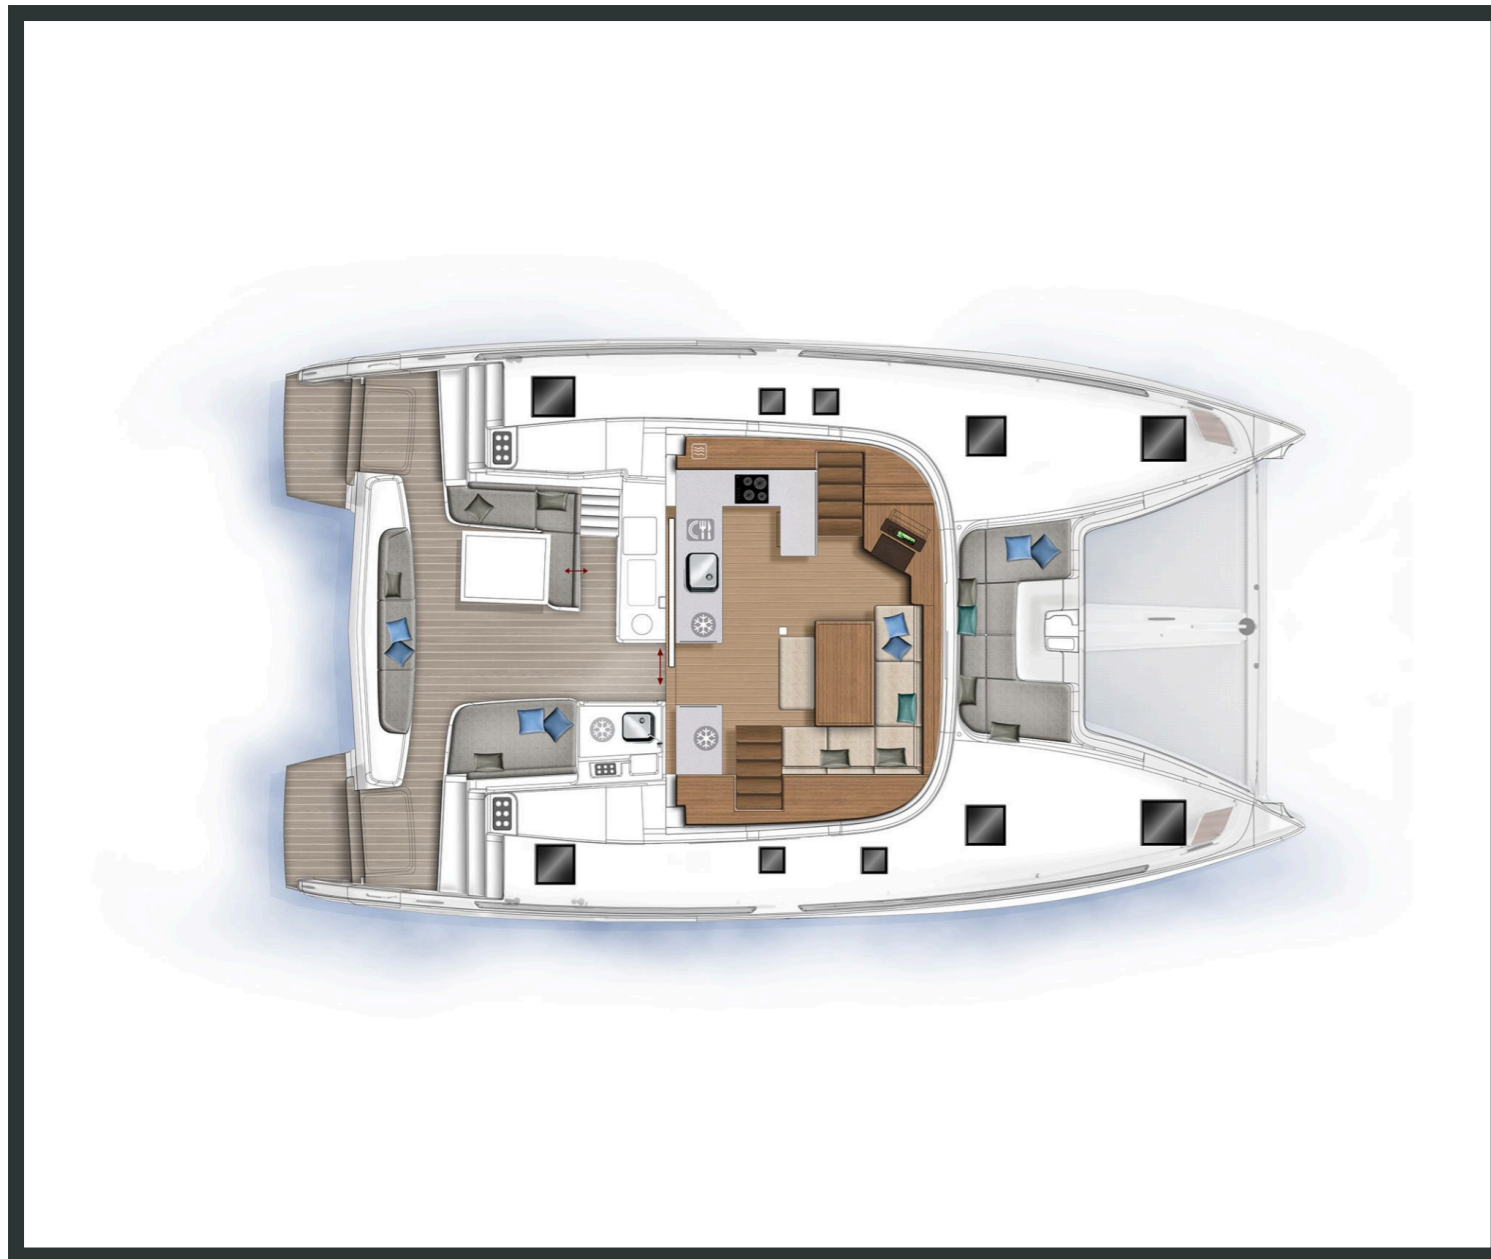

FULL INVENTORY / EQUIPMENT LIST

1. **Galley:** ✓ Bottle & Can Opener ✓ Bowls ✓ Bread Knife ✓ Casserole ✓ Cheese Grater
   ✓ Clothes Pegs ✓ Coffee Cups ✓ Manual filter-coffee machine ✓ Cutting Boards ✓ Drinking Glasses
   ✓ Dustpan & Brush ✓ Forks ✓ Freezer ✓ Fridge Electric Side Opening ✓ Frying Pans
   ✓ Gas Stove with Burners & Grill ✓ Kettle ✓ Ladle ✓ Lemon Squeezer ✓ Main Course Plates
   ✓ Meat Knives ✓ Oven Gloves ✓ Placemats for Hot Pans/Pots ✓ Plates Small ✓ Soup Plates
   ✓ Heat-resistant Oven Dish ✓ Refrigerator ✓ Salad Bowls ✓ Saucepans ✓ Serving Knives
   ✓ Serving Plates ✓ Serving Tray ✓ Small Plates ✓ Soup Spoons ✓ Spaghetti Strainer
   ✓ Kitchen Spatula ✓ Tapper Ware ✓ Tea Spoons ✓ Tea Strainer ✓ Kitchen Tong
   ✓ Vegetable Knife ✓ Vegetable Peeler ✓ Water Jug ✓ Wire Whisk ✓ Wine Glasses
   ✓ Wooden Spoons
2. **Navigation:** ✓ Battery Operated Navigation Lights Set ✓ Binoculars ✓ Divider ✓ Greek Waters Pilot
   ✓ Hand Bearing Compass ✓ List of Lights of Hellenic Coasts ✓ Navigation Ruler ✓ Pencil Set
   ✓ Sea Charts Area Set
3. **Safety:** ✓ Day Signal Black Ball ✓ Day Signal Black Cone ✓ Bosun's Chair ✓ Distress Flares & Signals
   ✓ Signalling Mirror ✓ Emergency Tiller ✓ EPIRB Device ✓ Fire Extinguishers
   ✓ First Aid Kit & Medical-First Aid Instructions ✓ Floating Light ✓ Fog Horn ✓ Horseshoe Lifebuoy
   ✓ Adult Life Jackets ✓ Child Life Jackets ✓ Liferaft ✓ Radar Reflector
   ✓ Safety Harnesses with Belts ✓ Set of Flags, C.N.Q. ✓ Wire Cutter ✓ Set of Wooden plugs
4. **Sails / Covers:** ✓ Bimini Top ✓ Full Batten Main Sail ✓ Lazy Bag with Lazy Jacks ✓ Self Tacking Jib
   ✓ Sprayhood ✓ Stern Tent
5. **Spares / Tools:** ✓ Boat Manuals ✓ Engine(s) Spare Parts Box ✓ HoldingTanks ✓ Sails Repair Kit
   ✓ Scissors ✓ Toolbox ✓ Torch Light

NEED ASSISTANCE? GET HELP

CHARTER ENQUIRY

SPECIAL OFFERS