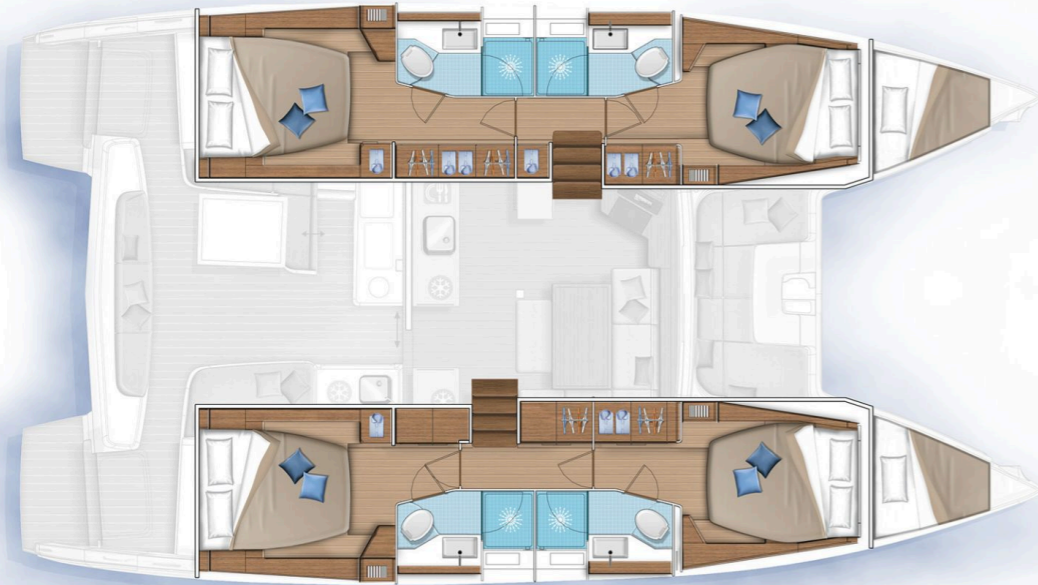

Comfort / Pleasure: ✓ 220V Sockets ✓ Air Condition ✓ Air Heating ✓ Cockpit Cushions
✓ Cockpit Fridge ✓ Cockpit Speakers ✓ Deck Cushions ✓ Deck Sunpads ✓ Electric Toilets
✓ Fans in Cabins ✓ Fans in Saloon ✓ Fly Bridge ✓ Fly Bridge Cushions ✓ Fly Bridge Sunpads
✓ Generator ✓ Hot Water ✓ Music Player ✓ Saloon Speakers ✓ Snorkelling Sets
✓ 220V Sockets in the Cabins ✓ 220V Sockets in the Saloon ✓ Solar Panels
✓ USB Charging Ports in the Cabins ✓ USB Charging Ports in the Saloon ✓ Water Maker

Deck: ✓ Anchor ✓ Anchor Chain ✓ Anchor Windlass Control ✓ Anchor Windlass Handle
✓ Boat Hook ✓ Cockpit Shower ✓ Cockpit Table ✓ Deck Brush ✓ Diesel canister 20L ✓ Dinghy
✓ Dinghy Oars & Locks ✓ Dinghy Portable Pump ✓ Dinghy Repair Kit ✓ Electric Anchor Windlass
✓ Electric Winch(es) ✓ Spare Engine Oil ✓ Fenders ✓ Flag Halyards ✓ Refueling Funnel
✓ Gas Bottles ✓ Hydraulic Gangway ✓ Mooring Ropes 25m ✓ Mooring Ropes 50m
✓ Outboard Motor ✓ Fuel Jerry Can for Outboard Motor ✓ Padlocks ✓ Plastic Bucket
✓ Rigid Bottom Dinghy ✓ Ropes Spare ✓ Spare Anchor ✓ Spare Anchor Chain 10m
✓ Swimming Ladder ✓ Tanks Opener ✓ Teak Cockpit Floor ✓ Water Hose & Adaptors
✓ Winch Handles

Electricity: ✓ Battery Charger ✓ Inverter ✓ 220V Shore Power Cable ✓ 220V Cable Adaptors

Electronics: ✓ Auto Pilot ✓ Depth Sounder ✓ GPS Plotter in Helm Station ✓ Speed Log ✓ VHF
✓ Wind System