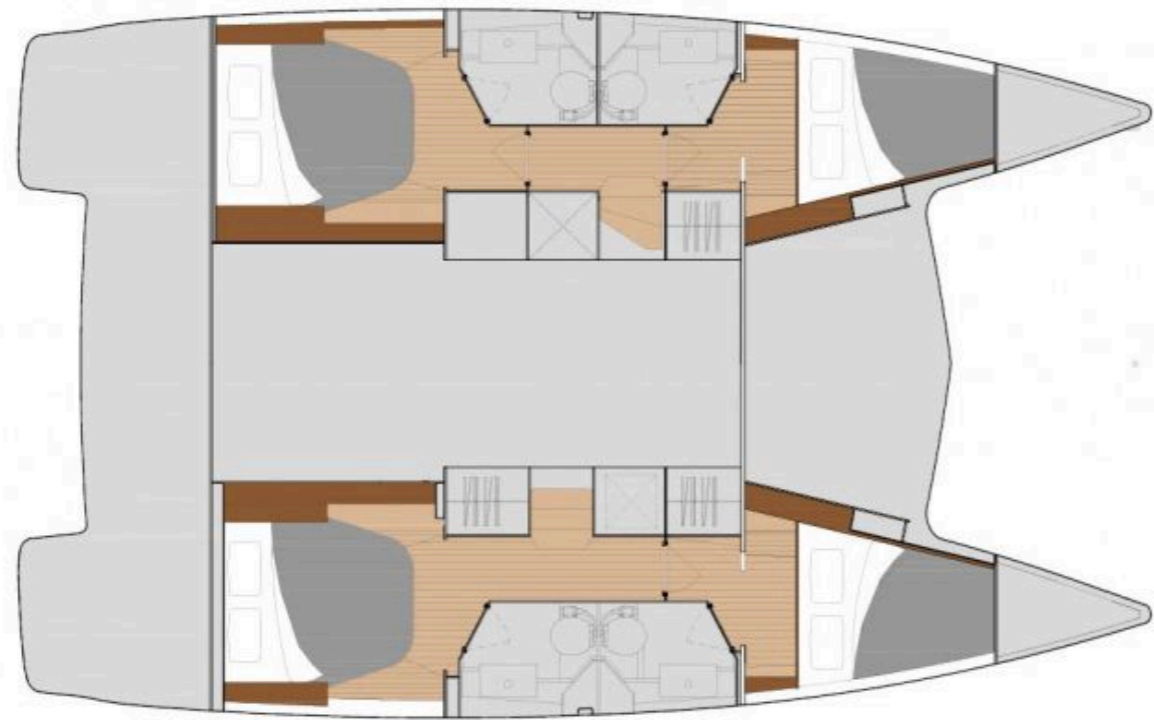

Lucia **40**
E.s. II, Model 2020

Lucia **40** / **E.s. II**, Model 2020
10 guests / **4** cabins / **4** wc

This yacht is a sleek performer under sail keeping within the confines of the Fountaine Pajot demands for a performance cruising catamaran.

Lucia **40**
E.s. II, Model 2020

Lucia **40**
E.s. II, Model 2020

FULL INVENTORY / EQUIPMENT LIST

Accommodation: ✓ 4 Double Bed Cabins ✓ 4 Heads ✓ 4 Showers

✓ Saloon Table Convertible into Double Berth

Bedding / Linen: ✓ Blankets ✓ Hangers ✓ Linen & Bedding ✓ Pillows ✓ Pillowcases ✓ Sheets

✓ 220V Sockets in the Saloon ✓ Solar Panels ✓ USB Charging Ports

✓ USB Charging Ports in the Cabins ✓ USB Charging Ports in the Saloon

Deck: ✓ Anchor ✓ Anchor Chain ✓ Anchor Windlass Control ✓ Anchor Windlass Handle